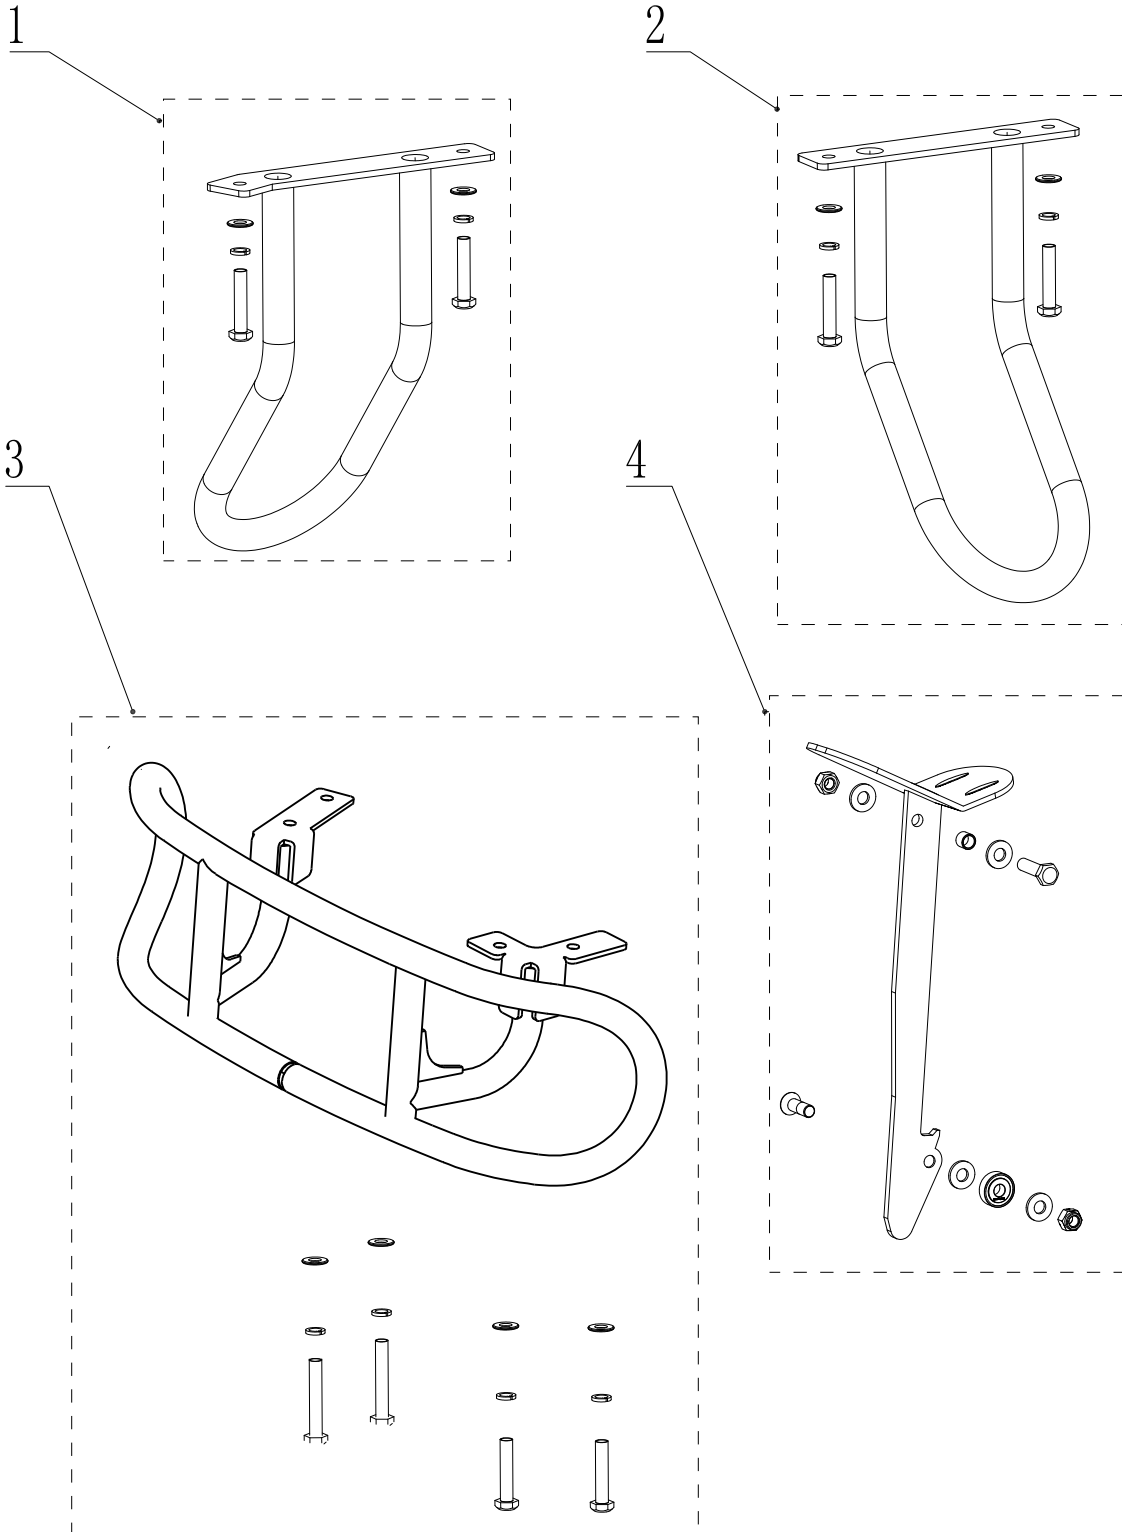

BUMPER ASSEMBLY

BUMPER ASSEMBLY			
Item	Part No	Description	Qty
1	VR19128	KIT RIGHT BUMPER	1
2	VR19129	KIT LEFT BUMPER	1
3	VR10027	KIT FRONT BUMPER	1
4	VR10012	PEDAL KIT BRUSH LIFT	1