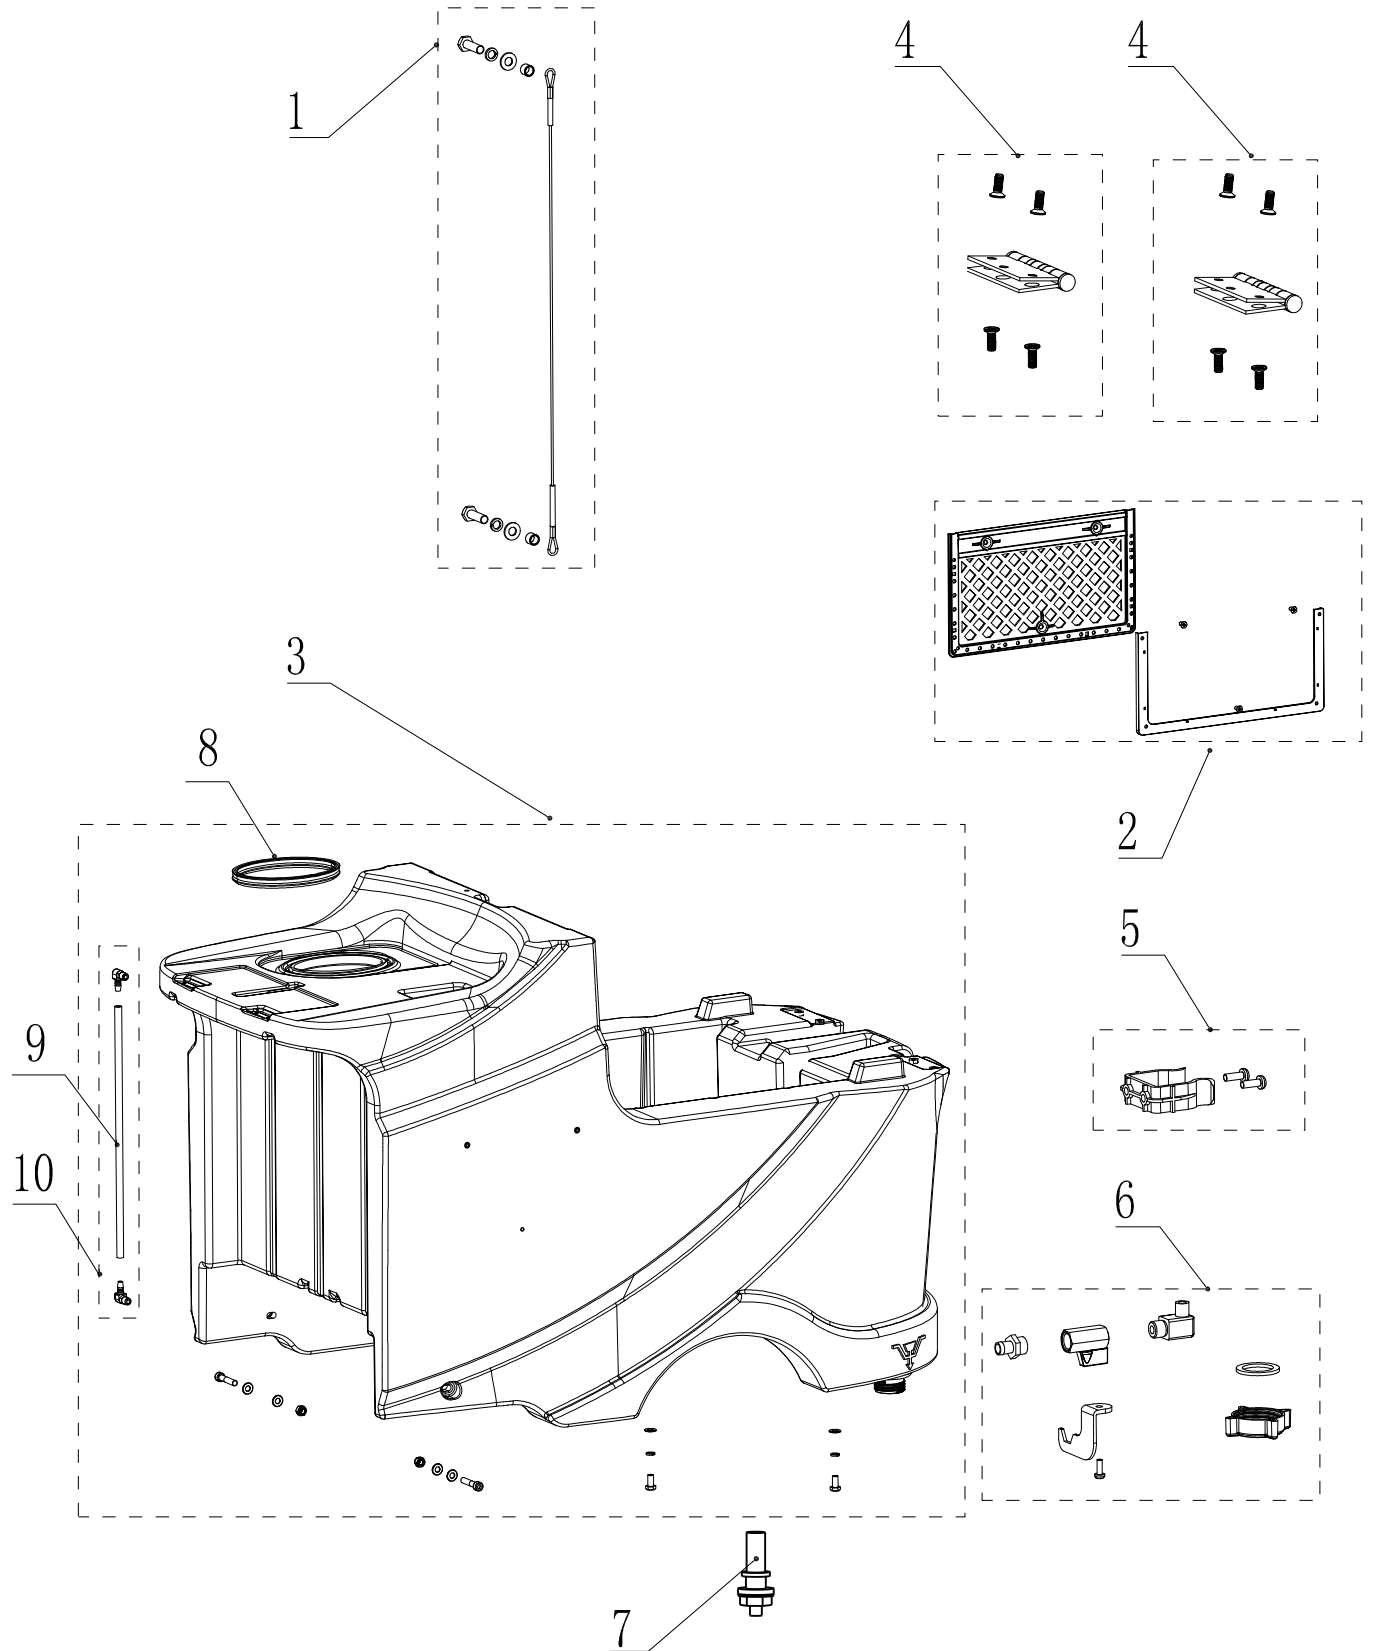

SOLUTION TANK ASSEMBLY

SOLUTION TANK ASSEMBLY			
Item	Part No	Description	Qty
1	VR17170	PULL CABLE RECOVERY TANK	1
2	VR17300	KIT NET BAG	1
3	VR17601	KIT SOLUTION TANK	1
4	VR17602	HINGE KIT RECOVEY TANK	2
5	GV70034	HOSE CLAMP	2
6	VR17604	KIT WATER ADJUSTMENT	1
7	VR13430	SWITCH SOLUTION TANK WATER LEVEL	1
8	VR17009	SEALING	1
9	VR17003	WATER LEVEL SIGHT TUBE	1
10	VR17608	KIT WATER LEVEL SIGHT TUBE	1