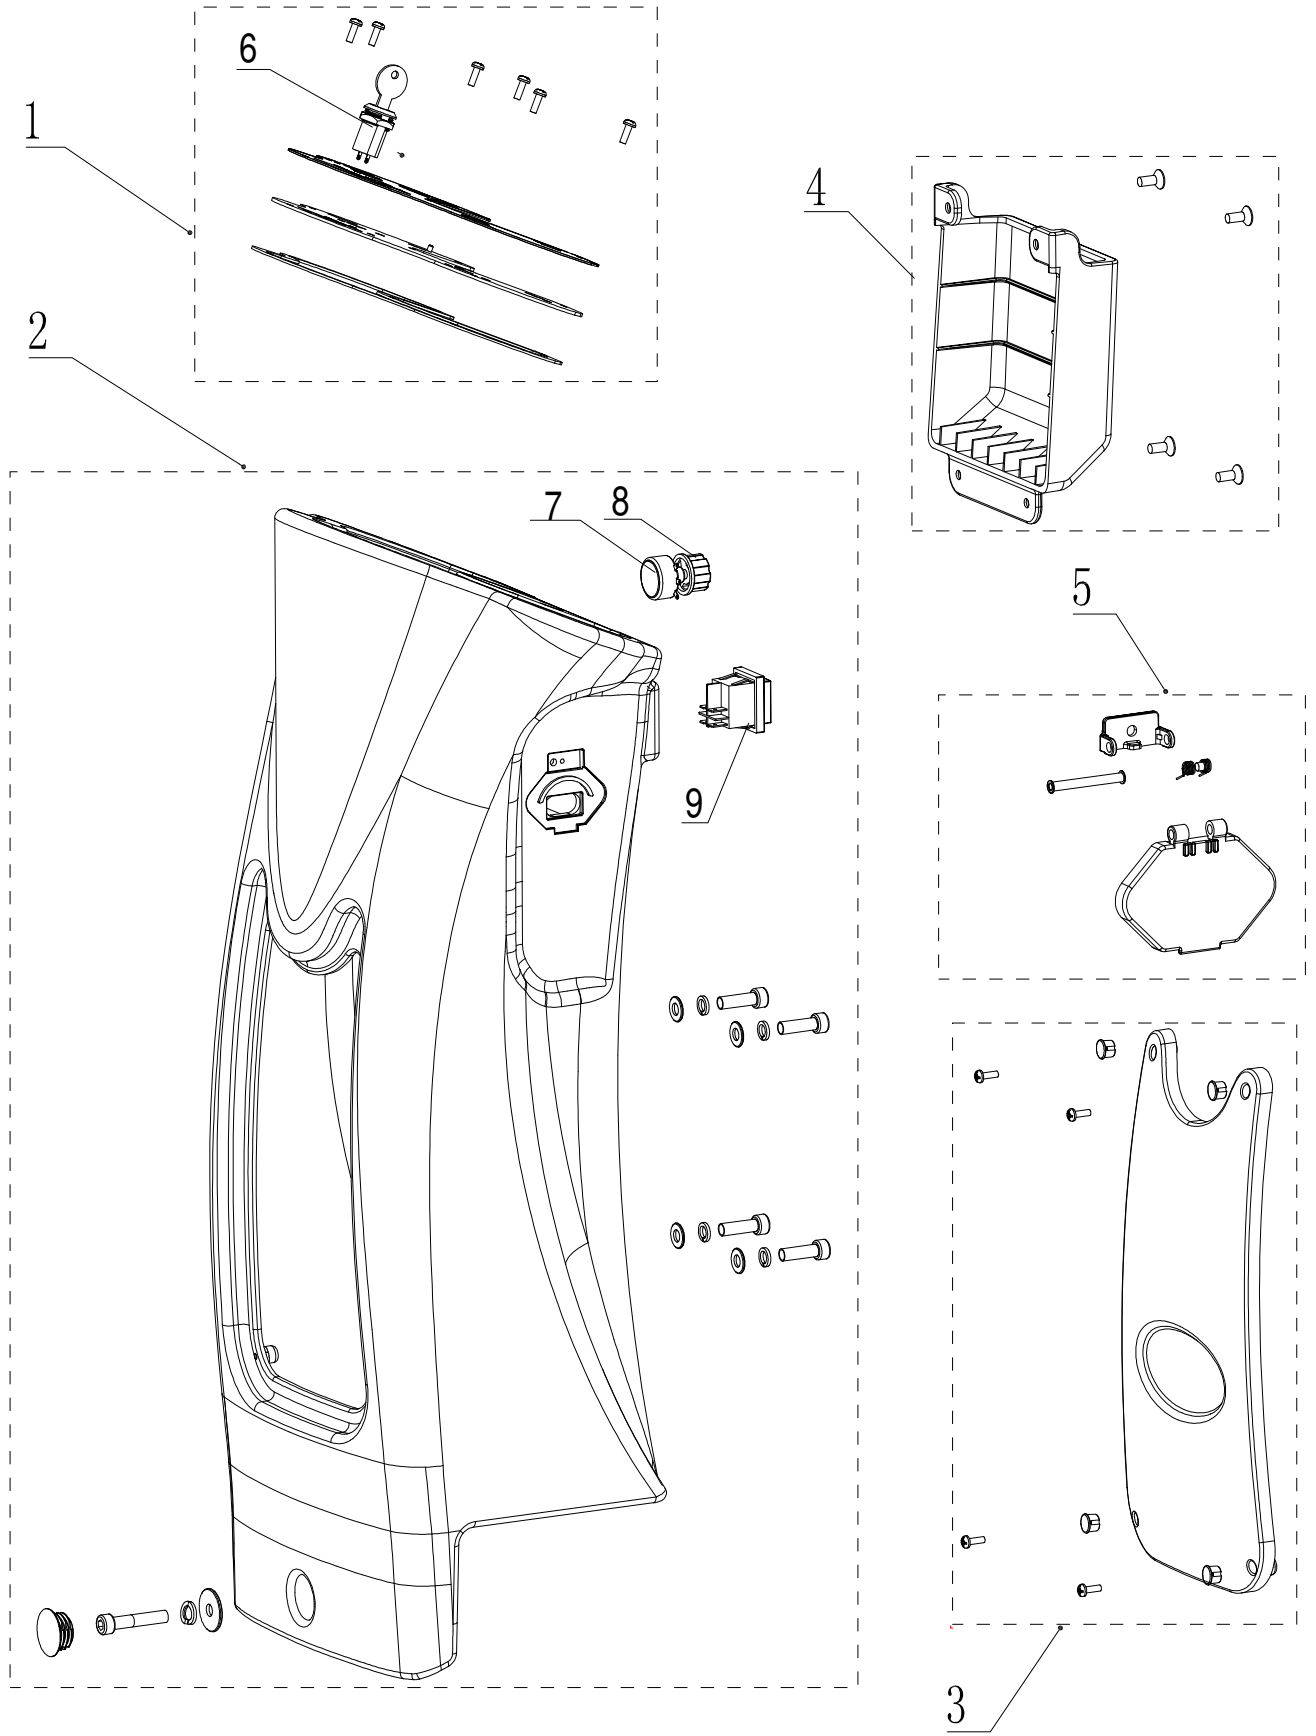

CONTROL HOUSING ASSEMBLY

CONTROL HOUSING ASSEMBLY			
Item	Part No	Description	Qty
1	VR15100	KIT CONTROL PANEL	1
2	VR15008	KIT CONTROL HOUSING	1
3	VR15009	LID KIT DRIVE MOTOR CONTROL	1
4	VR15011	KIT PHONE STORAGE	1
5	VR15200	KIT USB COVER	1
6	VR13436	KEY SWITCH	1
7	VR13441	SPEED POTENTIOMETER	1
8	VF81730	POTENTIOMETER KNOB	1
9	VR15110	FORWARD OR REVERSE BUTTON	1