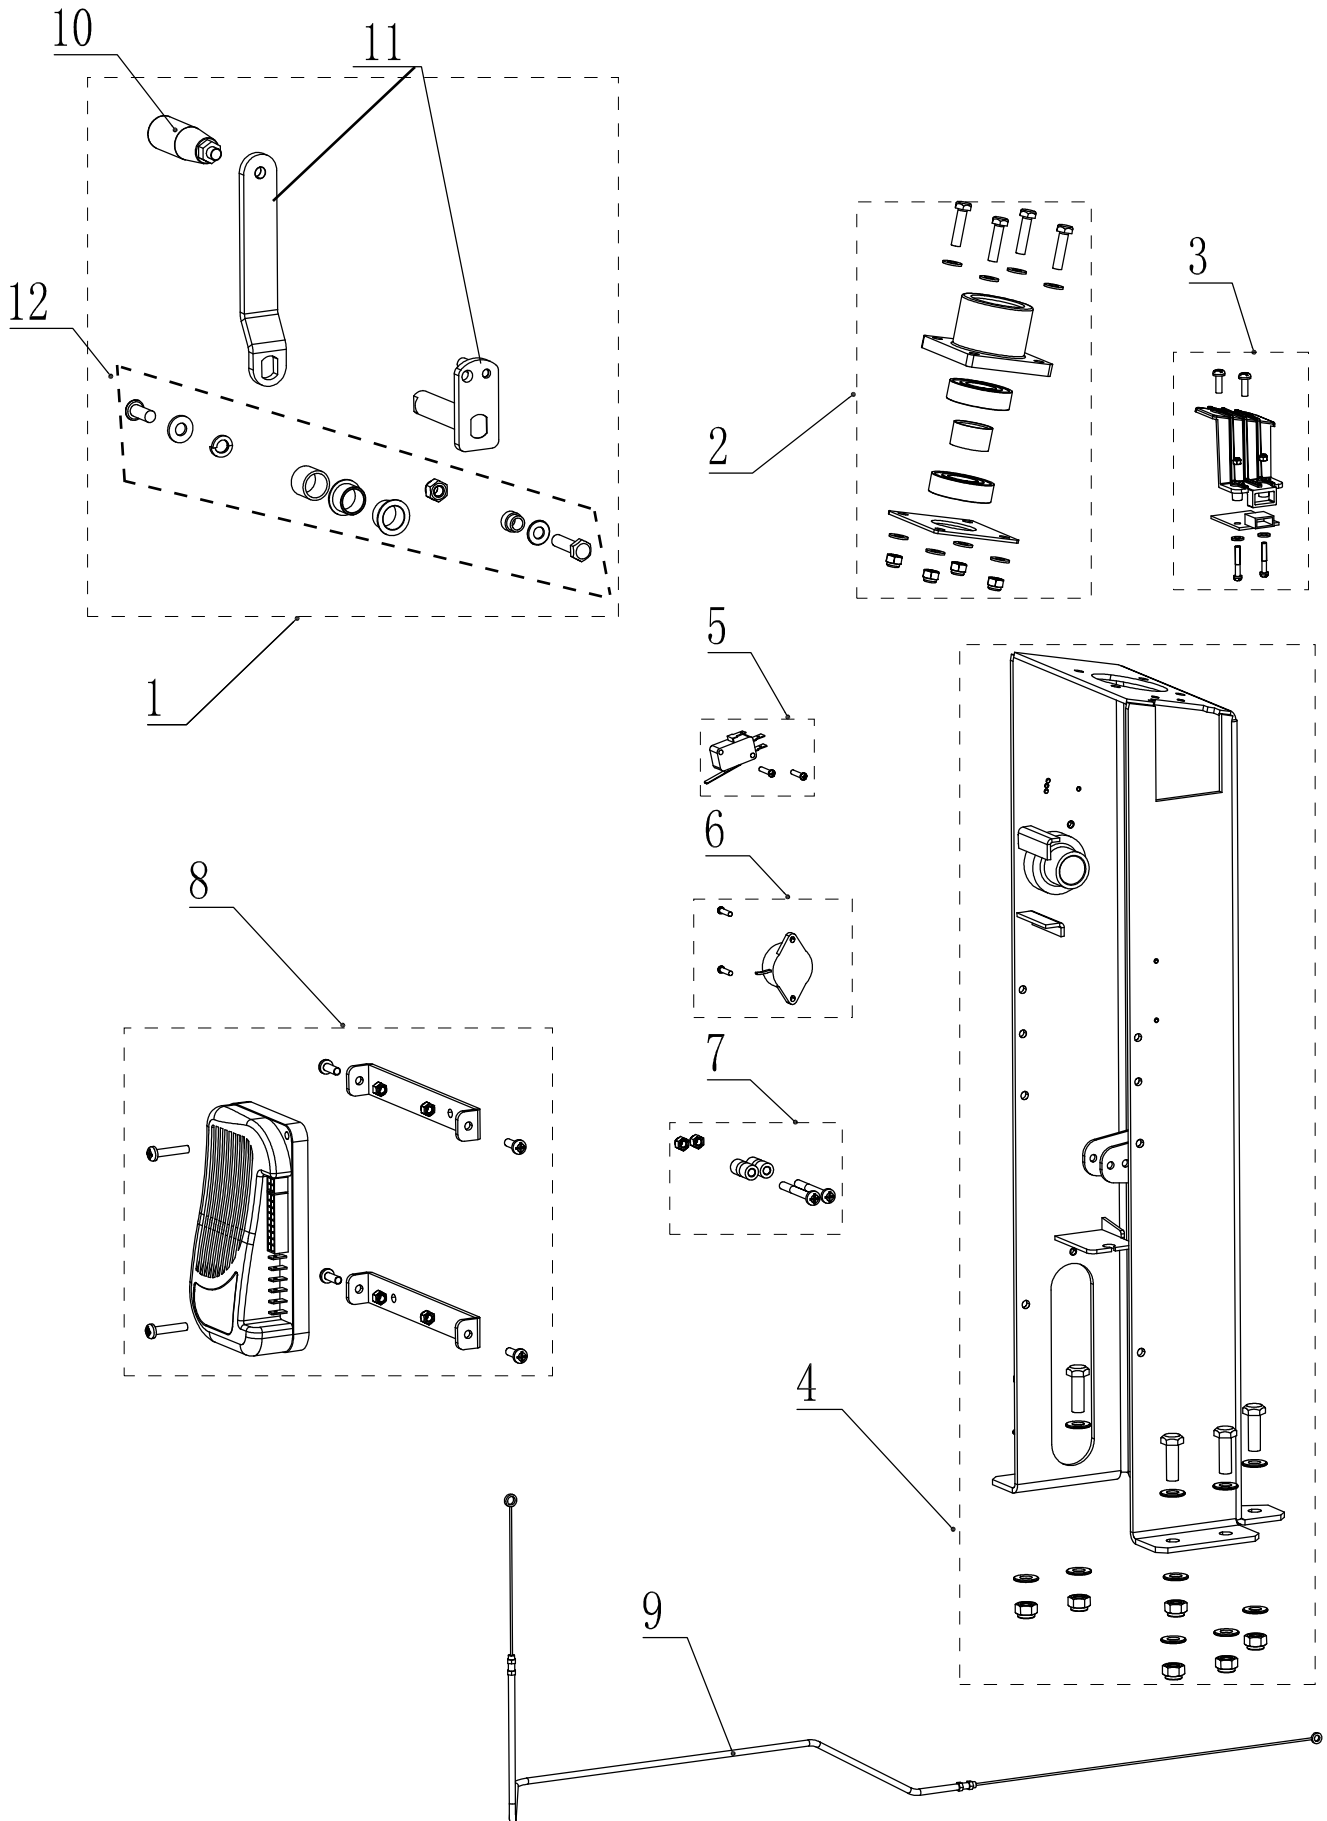

FRONT MAIN FRAME ASSEMBLY

FRONT MAIN FRAME ASSEMBLY			
Item	Part No	Description	Qty
1	VR12100	HANDLE KIT SQUEEGEE LIFT	1
2	VR12200	KIT BEARING BASE	1
3	VR12300	KIT USB	1
4	VR12401	KIT FRONT FRAME	1
5	VR12403	KIT SQUEEGEE SWITCH	1
6	VR12013	KIT HORN	1
7	VR12402	KIT CABLE GUIDE WHEEL SQUEEGEE LIFT	1
8	VR12404	KIT DRIVE MOTOR CONTROL	1
9	VR12004	CABLE SQUEEGEE LIFT	1
10	VR12102	HANDLE SQUEEGEE LIFT	1
11	VR12107	BRACKET LEVER	1
12	VR12108	HARDWARE KIT BRACKET LEVER	1