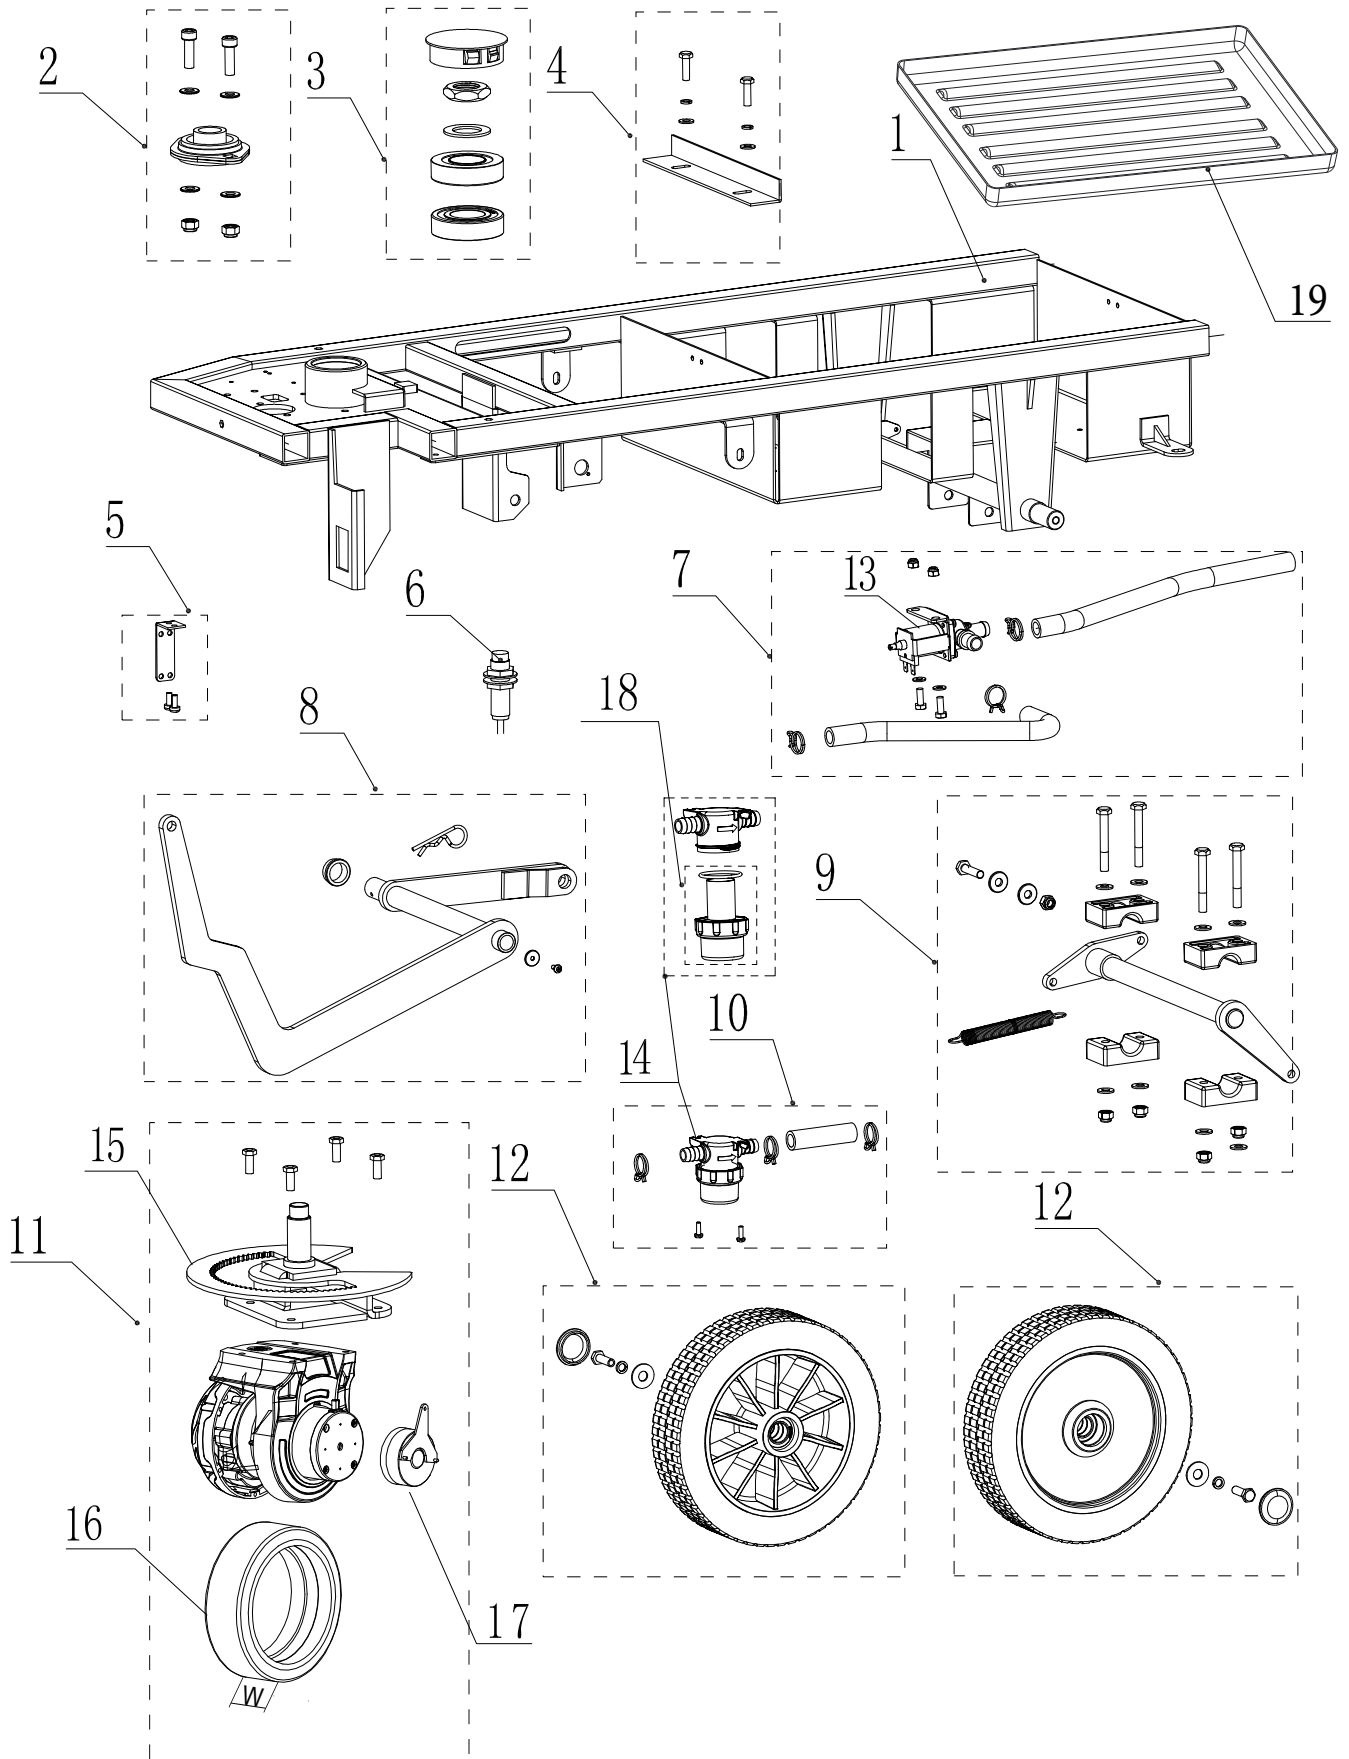

DRIVE MOTOR AND CHASSIS ASSEMBLY

DRIVE MOTOR AND CHASSIS ASSEMBLY			
Item	Part No	Description	Qty
1	VR19100	CHASSIS	1
2	VR11016	KIT BEARING WITH BRACKET	1
3	VR11501	KIT DRIVE MOTOR BEARING	1
4	VR11502	KIT BATTERY BRACKET	1
5	VR11503	KIT DRIVE MOTOR BRACKET	1
6	VR13435	SENSOR SWITCH	1
7	VR11506	KIT SOLENOID VALVE	1
8	VR19126	BRACKET KIT BRUSH LIFT	1
9	VR11507	BRACKET KIT SQUEEGEE LIFT	1
10	VR11508	KIT FILTER	1
11	VR11200	KIT DRIVE MOTOR	1
12	VR11504	KIT REAR WHEEL	2
13	VR11600	VALVE	1
14	VF90621	FILTER	1
15	VR11202	PRECURSOR FIXED PLATE	1
16	VR11204	PLASTIC WHEEL FOR DRIVE MOTOR W=80MM old version	1
	VR11208	PLASTIC WHEEL FOR DRIVE MOTOR W=90MM new version	1
17	VR11205	PRECURSOR BRAKING	1
18	VR11509	KIT FILTER COVER	1
19*	VR10048	BATTERY TRAY	1

*-----OPTIONAL