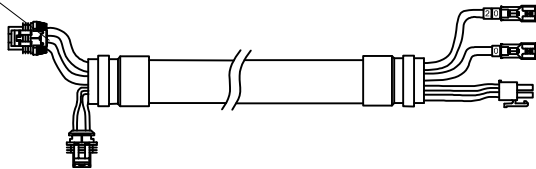

ELECTRIC PARTS

<b>ELECTRIC PARTS</b>			
<b>Item</b>	<b>Part No</b>	<b>Description</b>	<b>Qty</b>
1	VR13414	KIT BATTERIES 24V WIRE	1
2	VR13418	KIT CONTACTOR WIRE	1
3	VR13424	MAIN CONTACTOR TO BRUSH MOTOR CONTACTOR WIRE	1
4	VR13422	VACUUM MOTOR BREAKER TO VACUUM MOTOR BREAKER WIRE	1
5	VR13425	BRUSH MOTOR CONTACTOR TO BRUSH MOTOR BREAKER WIRE	1
6	VR13421	MAIN BREAKER TO EMERGENCY-STOP BUTTON WIRE	1
7	VR13417	MAIN CONTACTOR TO NEGATIVE CONNECT POLE WIRE	1
8	VR13419	MAIN CONTACTOR TO MAIN BREAKER WIRE	1
9	VR13416	NEGATIVE CONNECT POLE WIRE	1
10	VR13420	MAIN CONTACTOR TO VACUUM MOTOR BREAKER WIRE	1
11	VR13437	MAIN CONTACTOR TO DRIVE MOTOR BREAKER WIRE	1
12	VF81306-1	ANDERSON PLUG 175A 600V	1

OTHER ELECTRIC PARTS ASSEMBLY

1

5

2

2A

6

7

3