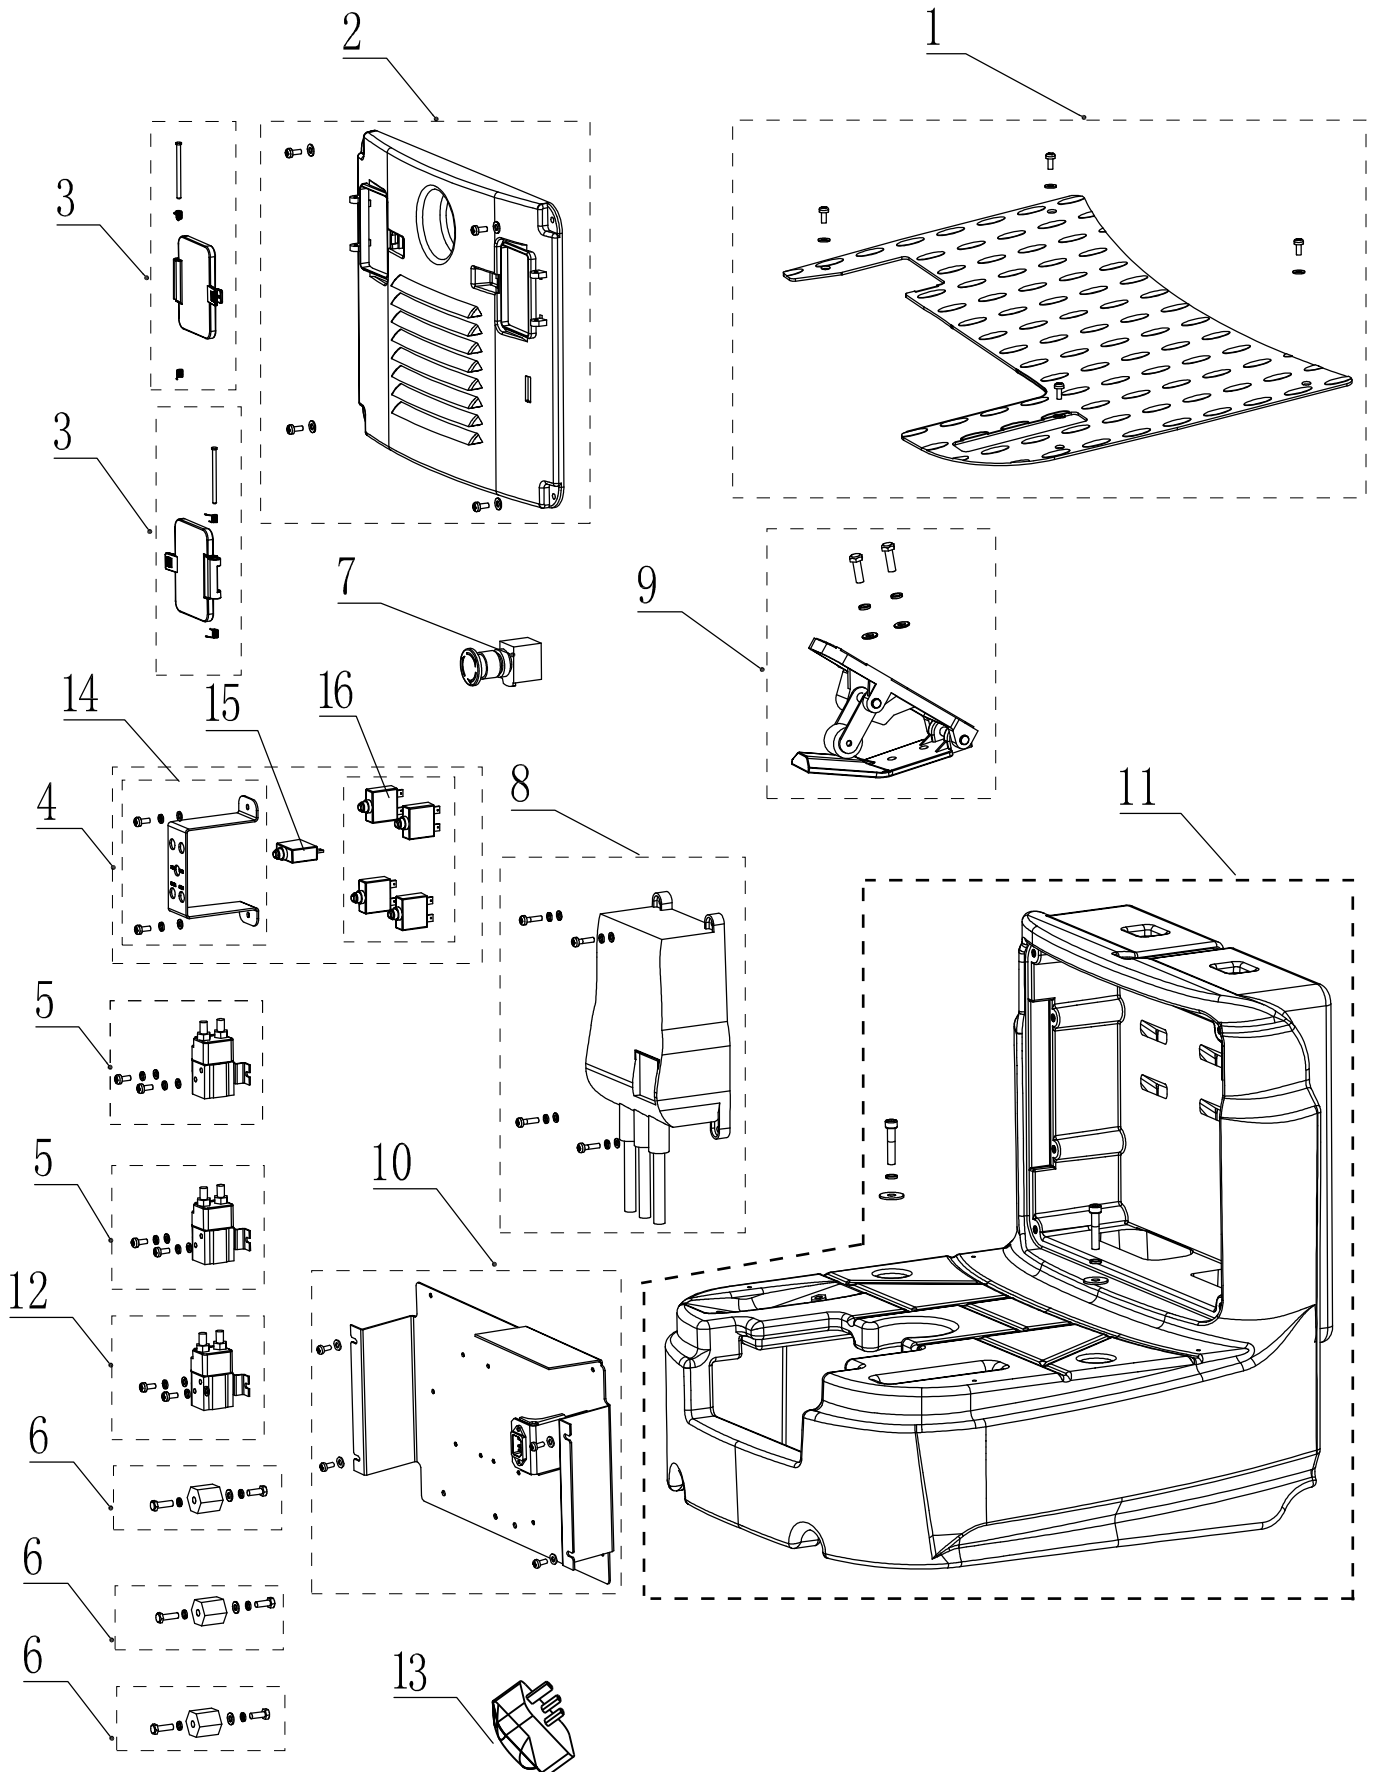

ELECTRIC PARTS ASSEMBLY

ELECTRIC PARTS ASSEMBLY			
Item	Part No	Description	Qty
1	VR13003	KIT ANTI-SKID PLATE	1
2	VR13110	LID KIT ELECTRIC BOX	1
3	VR13120	KIT TRANSPARENT LID	2
4	VR13220	KIT BREAKER	1
5	VR13230	KIT CONTACTOR 125A	2
6	VR13250	KIT CONNECT WIRE POLE	3
7	VR13132	EMERGENCY-STOP BUTTON	1
8*	VR13240	KIT CHARGER EU VERSION	1
	VR13445	KIT CHARGER CN VERSION	1
	VR13442	KIT CHARGER US VERSION	1
9	VR13300	KIT SPEED CONTROL PEDAL	1
10	VR13210	KIT ELECTRIC PARTS MOUNTING PLATE	1
11	VR13004	KIT ELECTRIC BOX	1
12	VR13260	KIT CONTACTOR 80A	1
13*	VF82178	UK CONVERTER	1
14	VR13270	KIT BREAKER BRACKET	1
15	ZD48320	BREAKER 30A	4
16	VF90747	BREAKER 5A	1

*-----OPTIONAL