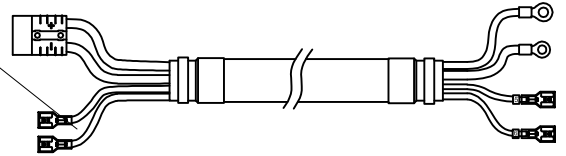

OTHER ELECTRIC PARTS ASSEMBLY

1

5

2

2A

6

7

3

8

4

9