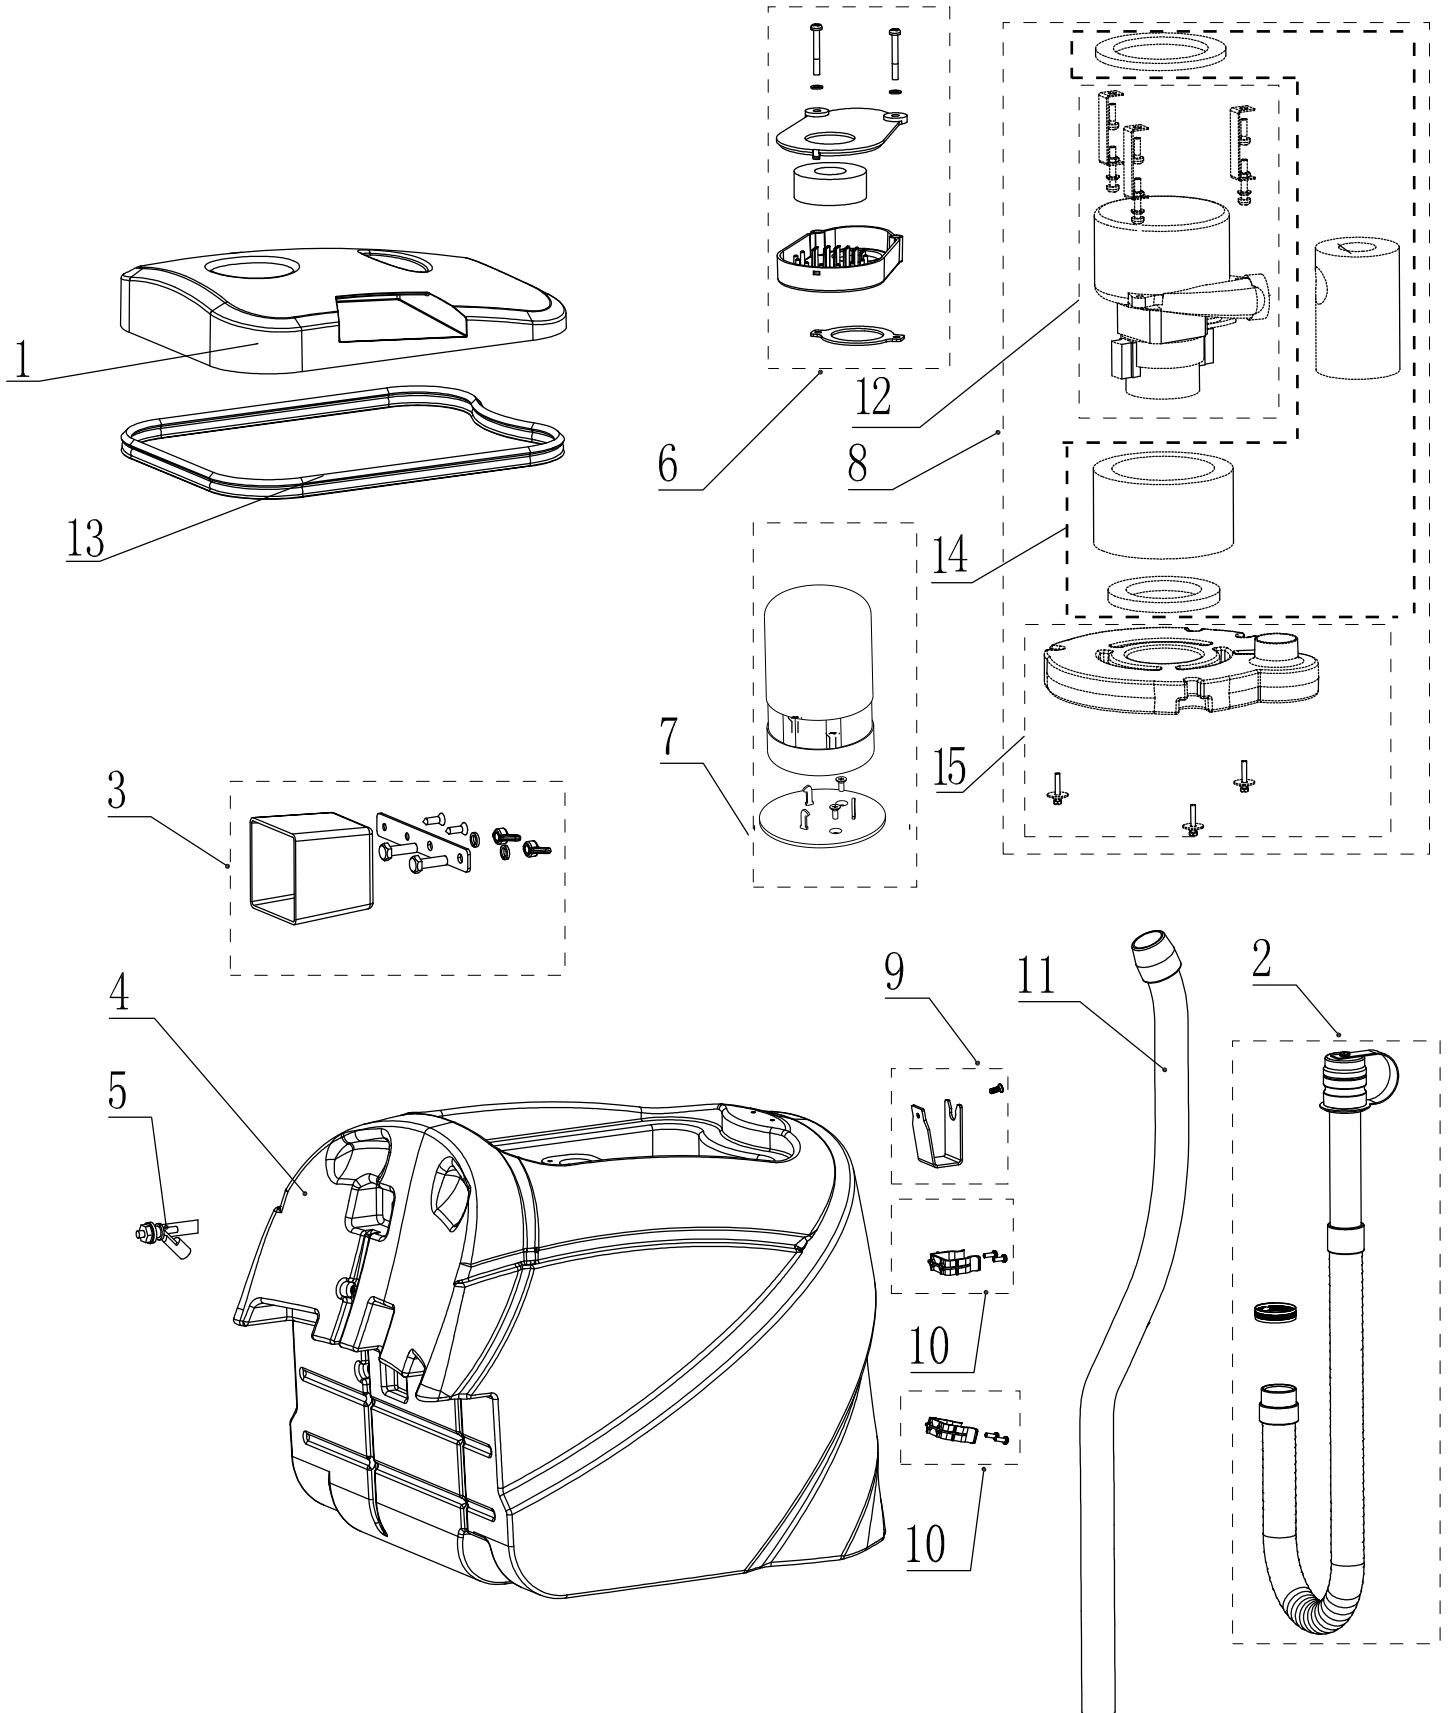

RECOVERY TANK ASSEMBLY

RECOVERY TANK ASSEMBLY			
Item	Part No	Description	Qty
1	VR17108	LID RECOVERY TANK	1
2	VR17606	KIT DRAIN HOSE	1
3	VR17107	LID KIT WATER LEVEL SWITCH RECOVER TANK	1
4	VR17101	RECOVERY TANK	1
5	VR13431	SWITCH WATER LEVEL RECOVERY TANK	1
6	VR17130	KIT VACUUM HOLE	1
7*	VR17160	KIT WARNING LIGHT	1
8	VR17120	KIT VACUUM MOTOR AND FIXING	1
9	VR17605	KIT SQUEEGEE HOOK	1
10	VR17603	KIT HOSE CLAMP	2
11	VR17006	SQUEEGEE HOSE	1
12	VR17119	KIT VACUUM MOTOR	1
13	VR17109	SEALING	1
14	VR17123	KIT VACUUM GASKET OR SPONGE	1
15	VR17124	KIT SILENCER	1

*-----OPTIONAL