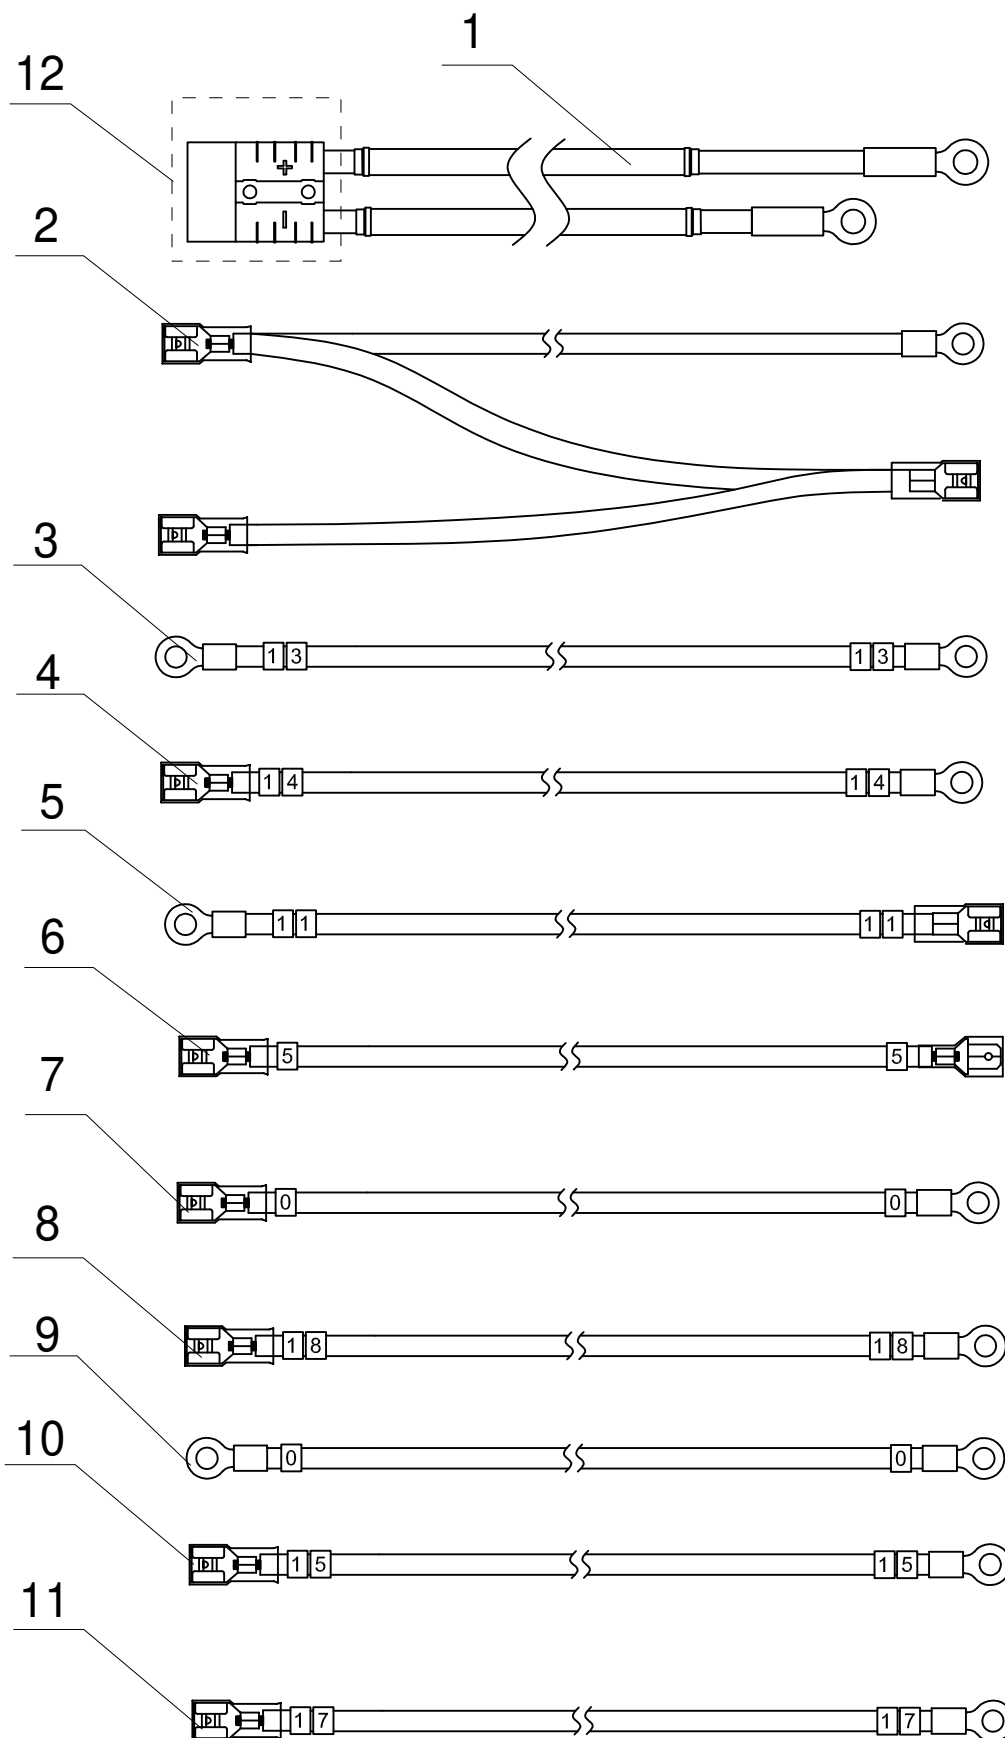

ELECTRIC PARTS

ELECTRIC PARTS			
Item	Part No	Description	Qty
1	VR13414	KIT BATTERIES 24V WIRE	1
2	VR13418	KIT CONTACTOR WIRE	1
3	VR13424	MAIN CONTACTOR TO BRUSH MOTOR CONTACTOR WIRE	1
4	VR13422	VACUUM MOTOR BREAKER TO VACUUM MOTOR BREAKER WIRE	1
5	VR13425	BRUSH MOTOR CONTACTOR TO BRUSH MOTOR BREAKER WIRE	1
6	VR13421	MAIN BREAKER TO EMERGENCY-STOP BUTTON WIRE	1
7	VR13417	MAIN CONTACTOR TO NEGATIVE CONNECT POLE WIRE	1
8	VR13419	MAIN CONTACTOR TO MAIN BREAKER WIRE	1
9	VR13416	NEGATIVE CONNECT POLE WIRE	1
10	VR13420	MAIN CONTACTOR TO VACUUM MOTOR BREAKER WIRE	1
11	VR13437	MAIN CONTACTOR TO DRIVE MOTOR BREAKER WIRE	1
12	VF81306-1	ANDERSON PLUG 175A 600V	1