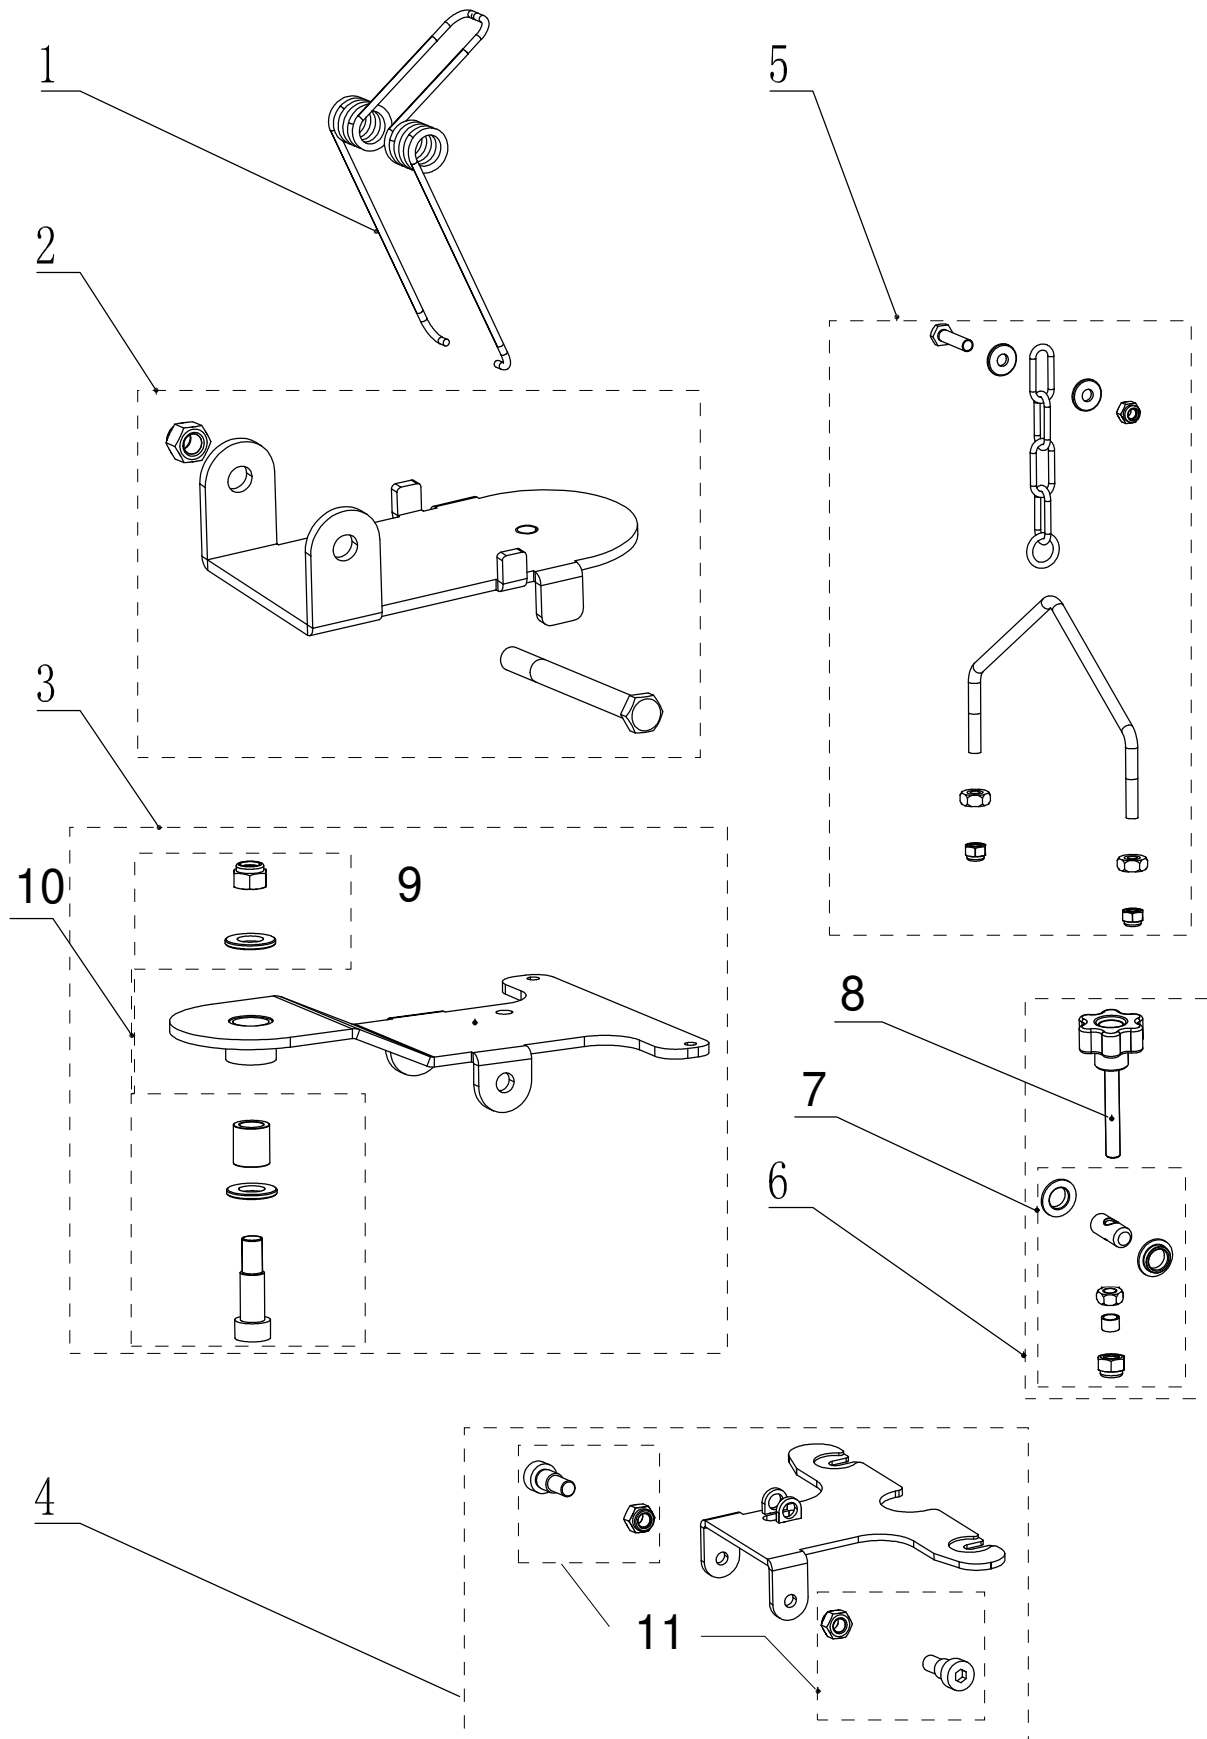

SQUEEGEE BRACKET ASSEMBLY

SQUEEGEE BRACKET ASSEMBLY			
Item	Part No	Description	Qty
1	VR36028	TORSION SPRING SQUEEGEE	1
2	VR11408	KIT SQUEEGEE BRACKET	1
3	VR11409	KIT SQUEEGEE MOUNTING PIVOT	1
4	VR19125	KIT SQUEEGEE ADJUSTMENT BRACKET	1
5	VR19124	KIT SQUEEGEE LIFT CHAIN	1
6	VR11412	KIT SQUEEGEE ADJUSTMENT HANDLE	1
7	VR11416	KIT HARDWARE ADJUSTMENT HANDLE	1
8	VF85104	ADJUSTMENT HANDLE	1
9	VR11403	SQUEEGEE MOUNTING PIVOT	1
10	VR11414	KIT HARDWARE SQUEEGEE MOUNTING PIVOT	1
11	VR11415	KIT HARDWARE SQUEEGEE ADJUSTMENT BRACKET	2