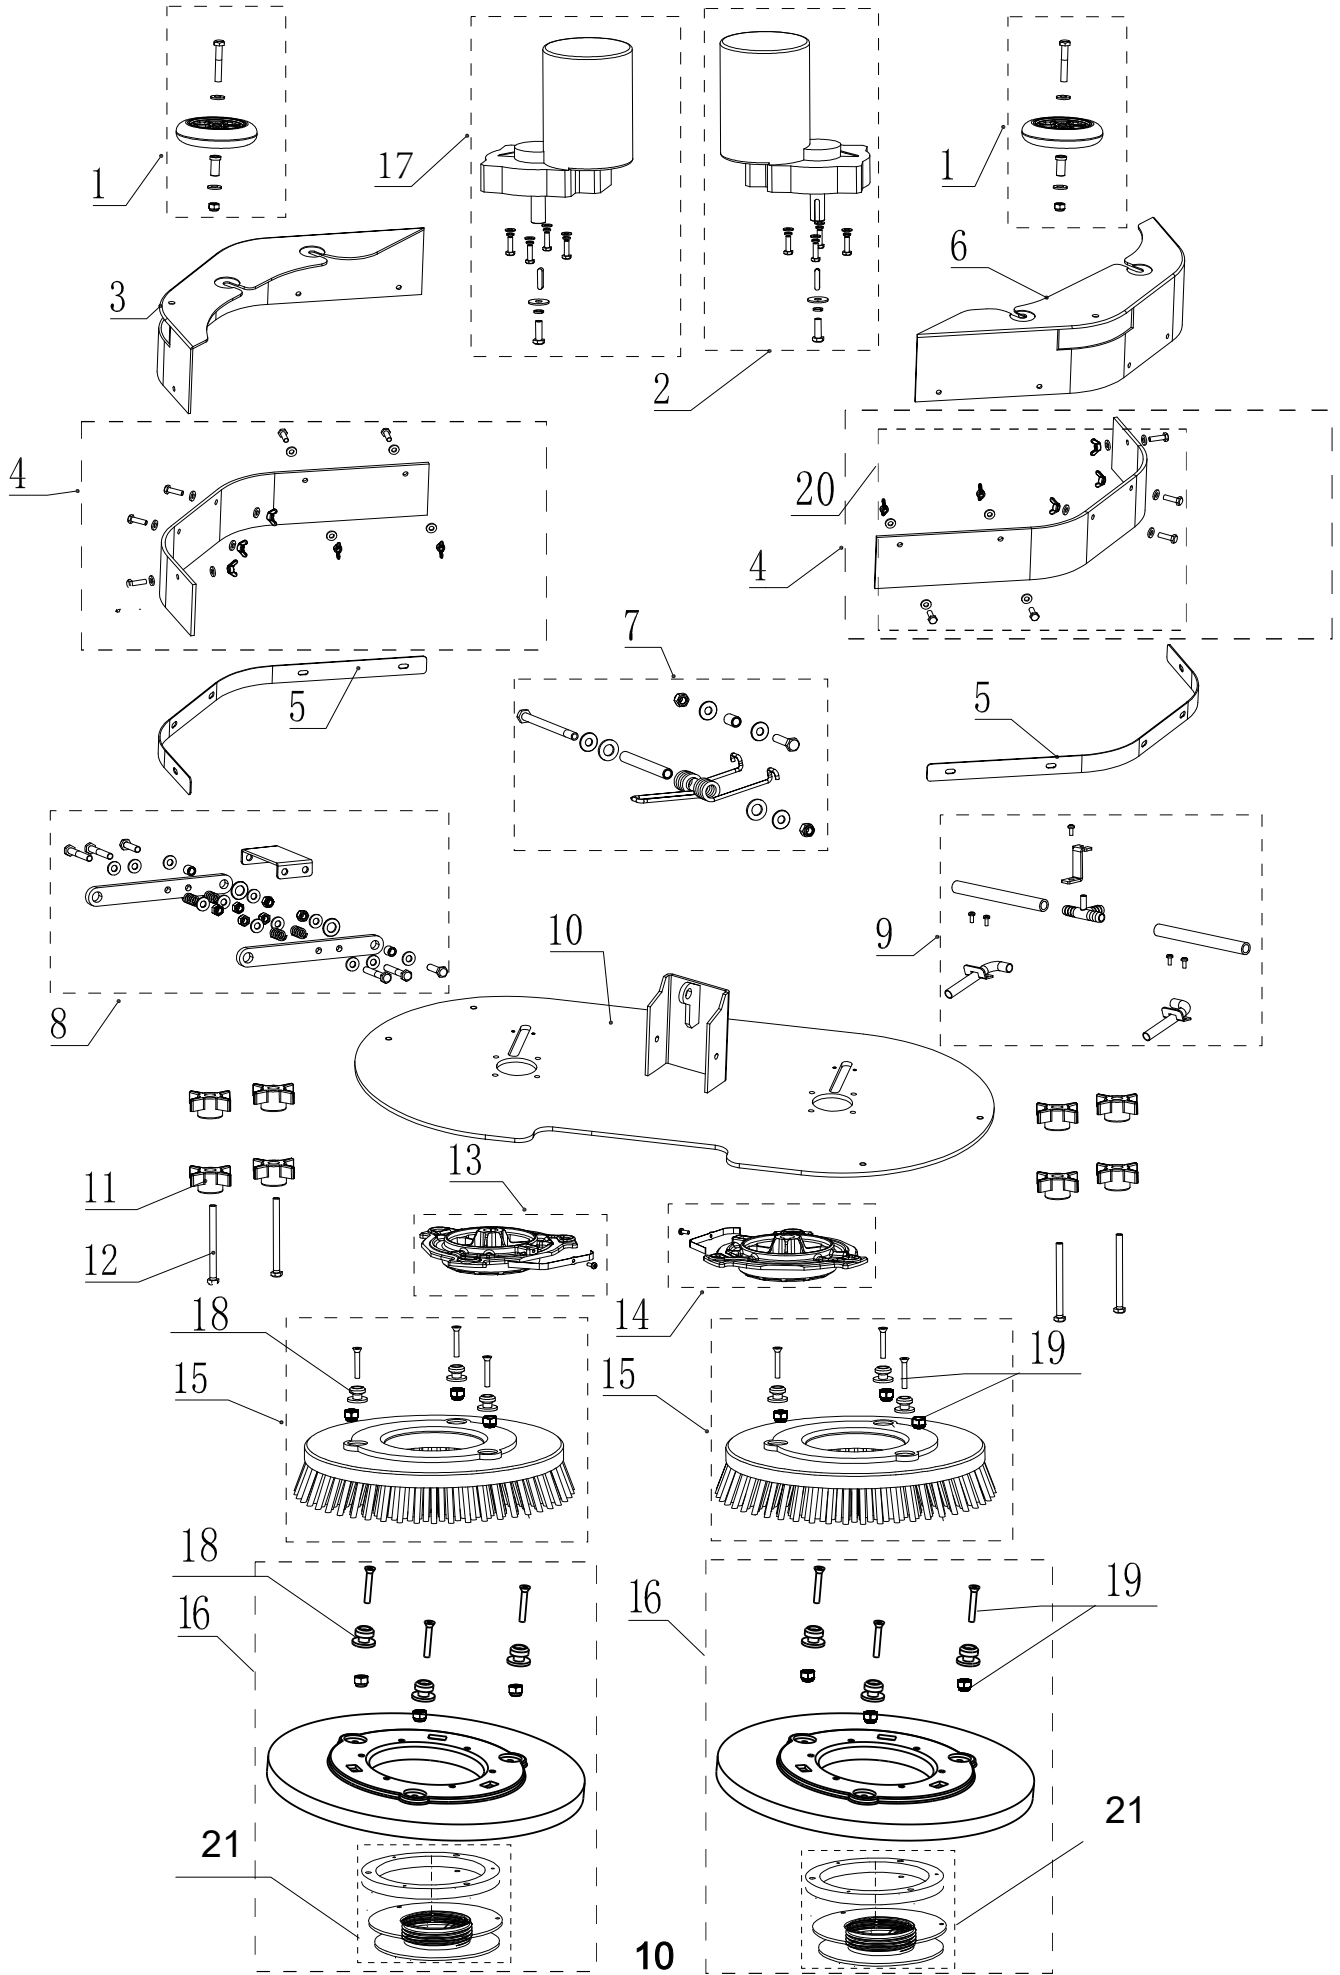

## DIRECTION CONTROL ASSEMBLY

---

<b>DIRECTION CONTROL ASSEMBLY</b>			
<b>Item</b>	<b>Part No</b>	<b>Description</b>	<b>Qty</b>
1	VR34012	STEERING WHEEL	1
2	VR10039	KIT STEERING WHEEL LOCK	1
3	VR10014	RUBBER SLEEVE STEERING WHEEL	1
4	VR10001	UP SHAFT STEERING WHEEL	1
5	VR10040	KIT UNIVERSAL JOINT	1
6	VR11301	DOWN SHAFT STEERING WHEEL	1
7	VR11303	KIT GEAR	1
8	VR19127	STEERING WHEEL	1

# FRONT MAIN FRAME ASSEMBLY

---

<b>FRONT MAIN FRAME ASSEMBLY</b>			
<b>Item</b>	<b>Part No</b>	<b>Description</b>	<b>Qty</b>
1	VR12100	HANDLE KIT SQUEEGEE LIFT	1
2	VR12200	KIT BEARING BASE	1
3	VR12300	KIT USB	1
4	VR12401	KIT FRONT FRAME	1
5	VR12403	KIT SQUEEGEE SWITCH	1
6	VR12013	KIT HORN	1
7	VR12402	KIT CABLE GUIDE WHEEL SQUEEGEE LIFT	1
8	VR12404	KIT DRIVE MOTOR CONTROL	1
9	VR12004	CABLE SQUEEGEE LIFT	1
10	VR12102	HANDLE SQUEEGEE LIFT	1
11	VR12107	BRACKET LEVER	1
12	VR12108	HARDWARE KIT BRACKET LEVER	1

BRUSH ASSEMBLY

<b>BRUSH ASSEMBLY</b>			
<b>Item</b>	<b>Part No</b>	<b>Description</b>	<b>Qty</b>
1	VR14016	KIT BUMPER WHEEL	2
2	VR14013	KIT BRUSH MOTOR LEFT	1
3	VR19107	BRUSH SKIRT MOUNT RIGHT	1
4	VR19123	KIT BRUSH SKIRT	2
5	VR19106	STRAP KIT SKIRT	2
6	VR19105	BRUSH SKIRT MOUNT LEFT	1
7	VR14017	KIT BRUSH TORSION SPRING	1
8	VR14012	KIT BRUSH LIFT ARM	1
9	VR14014	KIT BRUSH WATER OUTLET	1
10	VR19104	BRUSH MOUNTING FRAME	1
11	VF81210	TUMB NUT	8
12	VR14005	BOLT M8X100 HEX	4
13	VR14100	KIT LEFT BRUSH HUB	1
14	VR14200	KIT RIGHT BRUSH HUB	1
15	VR19120	KIT BRUSH	2
16	VR19121	PAD DRIVER 15"	2
17	VR14023	KIT BRUSH MOTOR RIGHT	1
18	VR14301	BRUSH BUCKLE	12
19	VR14304	KIT BUCKLE HEADWARE	12
20	VR14202	KIT BRUSH SKIRT HEADWARE	2
21	VS10131	KIT RETAINER PAD	2