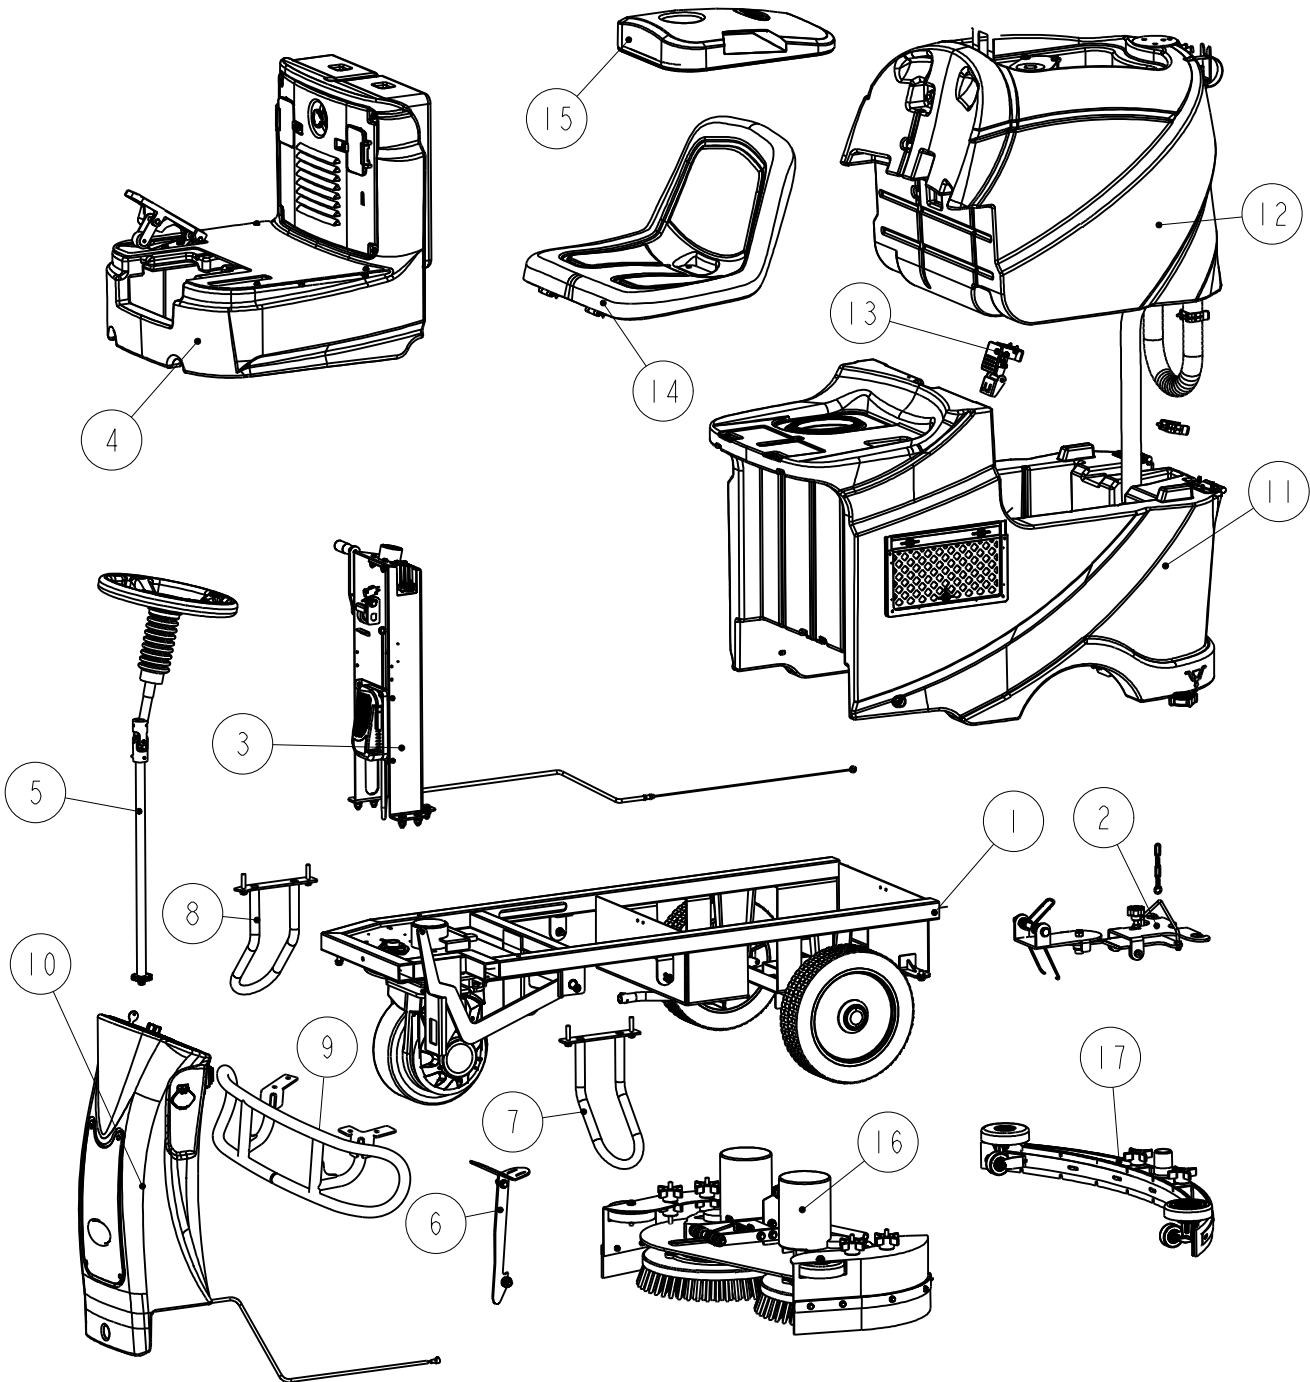

COMPLETE ASSEMBLY

COMPLETE ASSEMBLY		
Item	Description	Qty
1	DRIVER ASSY AND MAIN FRAME	1
2	SQUEEGEE BRACKET ASSEMBLY	1
3	FRONT MAIN FRAME ASSEMBLY	1
4	ELECTRI PARTS ASSEMBLY	1
5	DIRECTION CONTROL ASSEMBLY	1
6	LIFT BRUSH PEDAL ASSEMBLY	1
7	LEFT CRUSH-PROTECT ASSEMBLY	1
8	RIGHT CRUSH-PROTECT ASSEMBLY	1
9	KIT FRONT CRUSH-PROTECT	1
10	FRONT HOUSING ASSEMBLY	1
11	SOLUTION TANK ASSEMBLY	1
12	RECOVERY TANK ASSEMBLY	1
13	RECOVERY TANK LOCK ASSEMBLY	1
14	SEAT ASSEMBLY	1
15	RECOVERY TANK COVER ASSEMBLY	1
16	BRUSH ASSEMBLY	1
17	SQUEEGEE ASSEMBLY	1