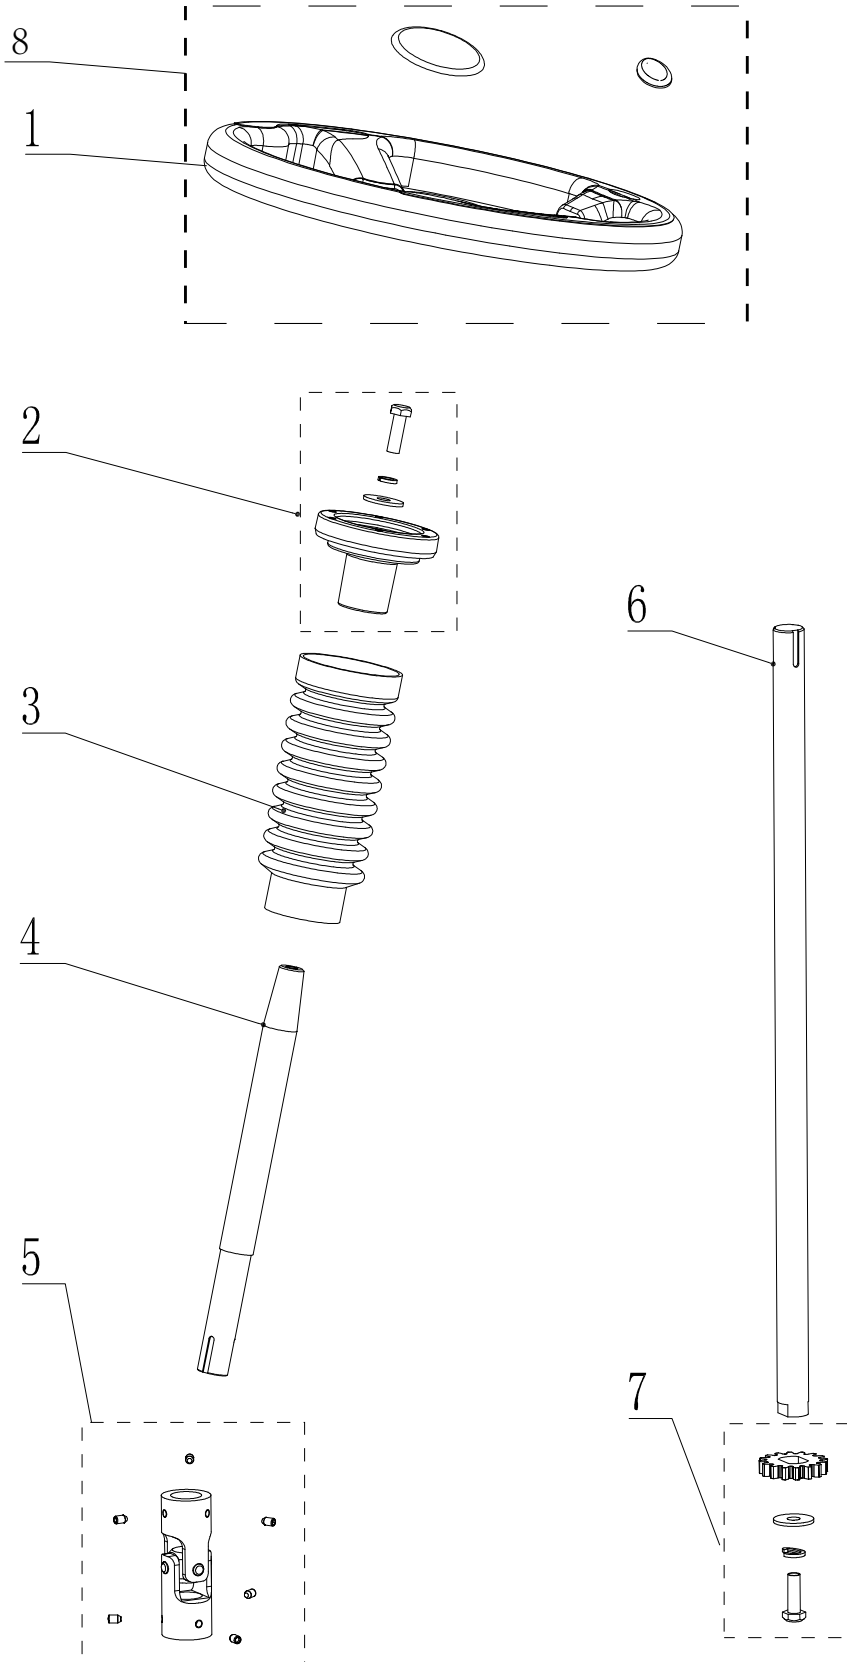

DIRECTION CONTROL ASSEMBLY

DIRECTION CONTROL ASSEMBLY			
Item	Part No	Description	Qty
1	VR34012	STEERING WHEEL	1
2	VR10039	KIT STEERING WHEEL LOCK	1
3	VR10014	RUBBER SLEEVE STEERING WHEEL	1
4	VR10001	UP SHAFT STEERING WHEEL	1
5	VR10040	KIT UNIVERSAL JOINT	1
6	VR11301	DOWN SHAFT STEERING WHEEL	1
7	VR11303	KIT GEAR	1
8	VR19127	STEERING WHEEL	1