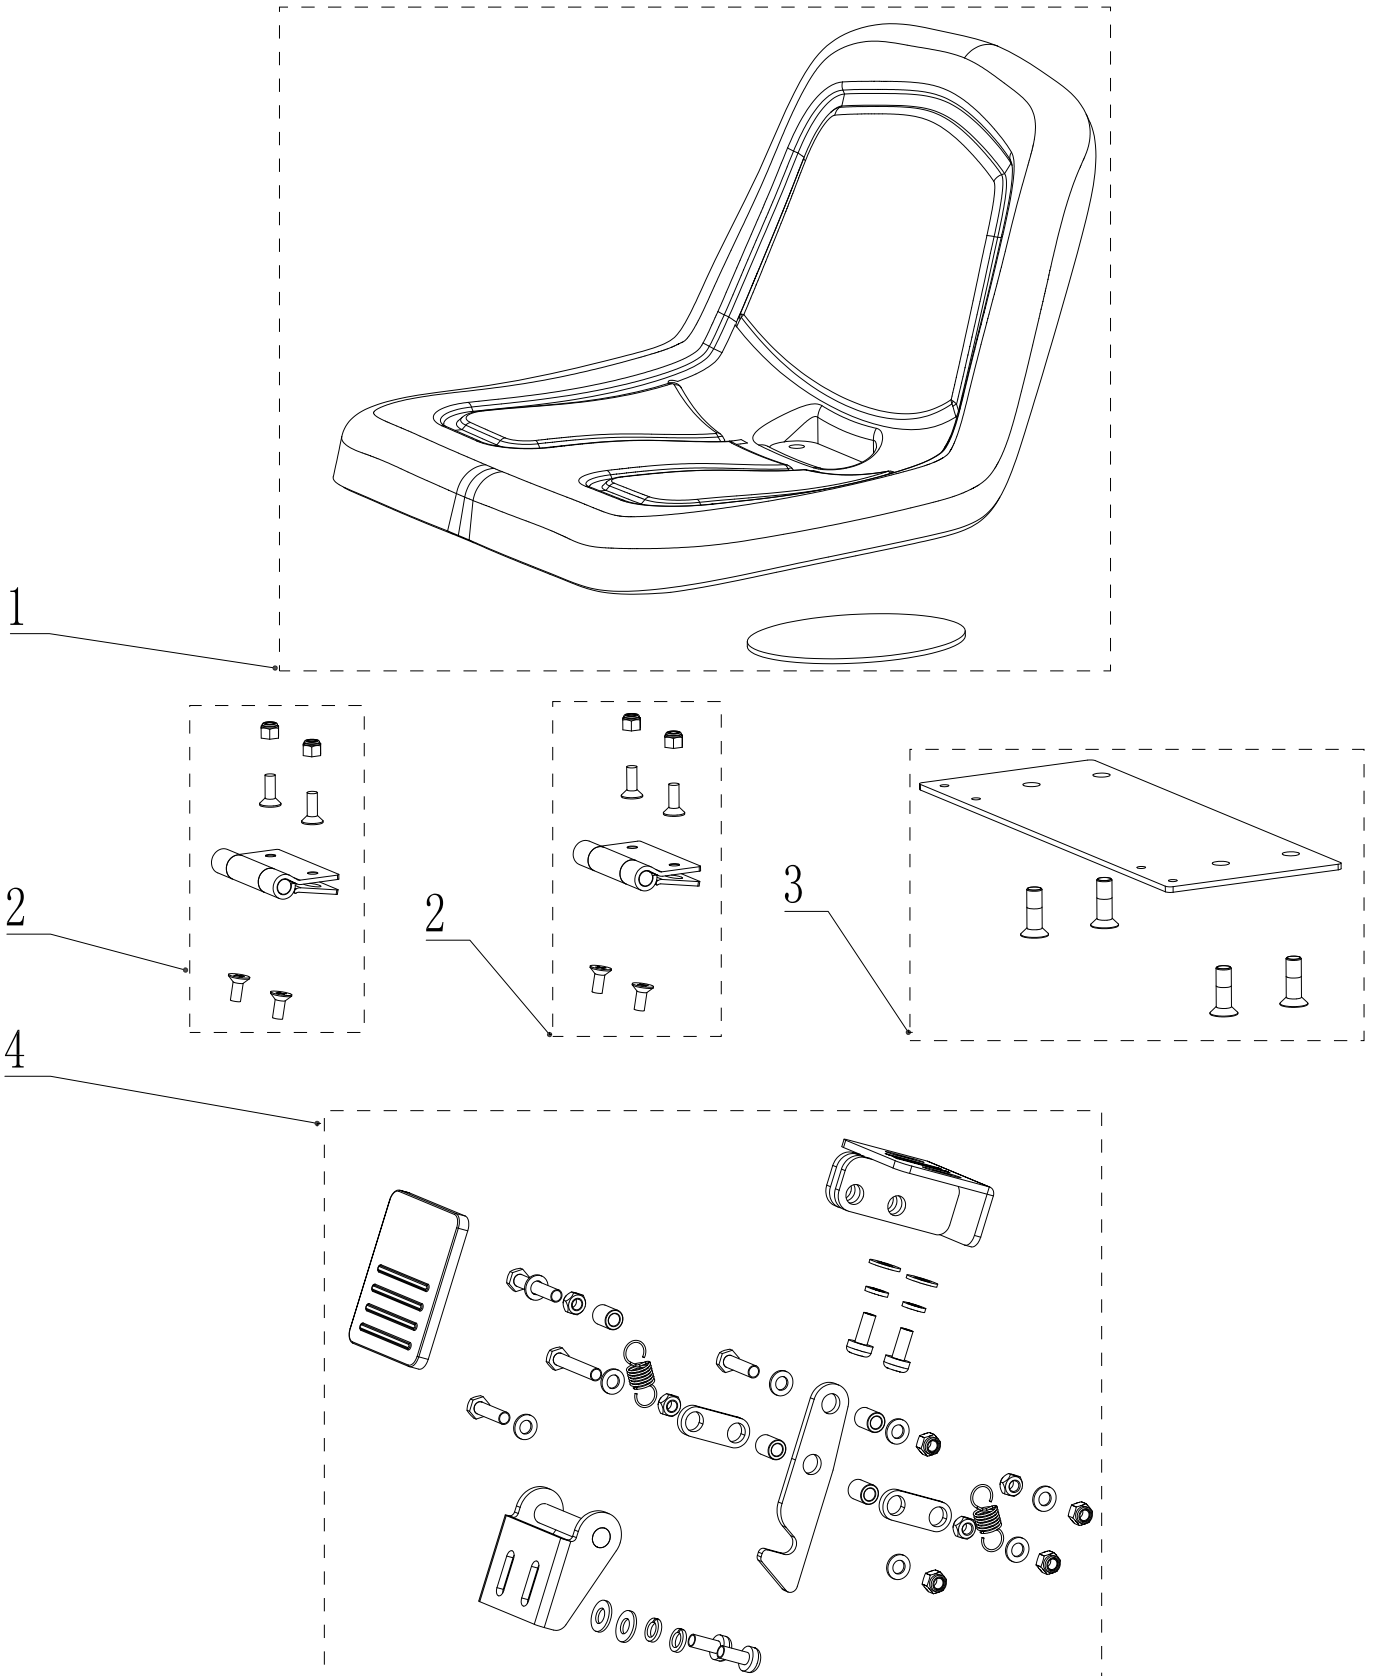

SEAT ASSEMBLY

SEAT ASSEMBLY			
Item	Part No	Description	Qty
1	VR17405	KIT SEAT WITH SAFETY SWITCH	1
2	VR17406	HINGE KIT SEAT	2
3	VR17407	KIT SEAT MOUNTING PLATE	1
4	VR17200	KIT RECOVERY TANK LATCH	1