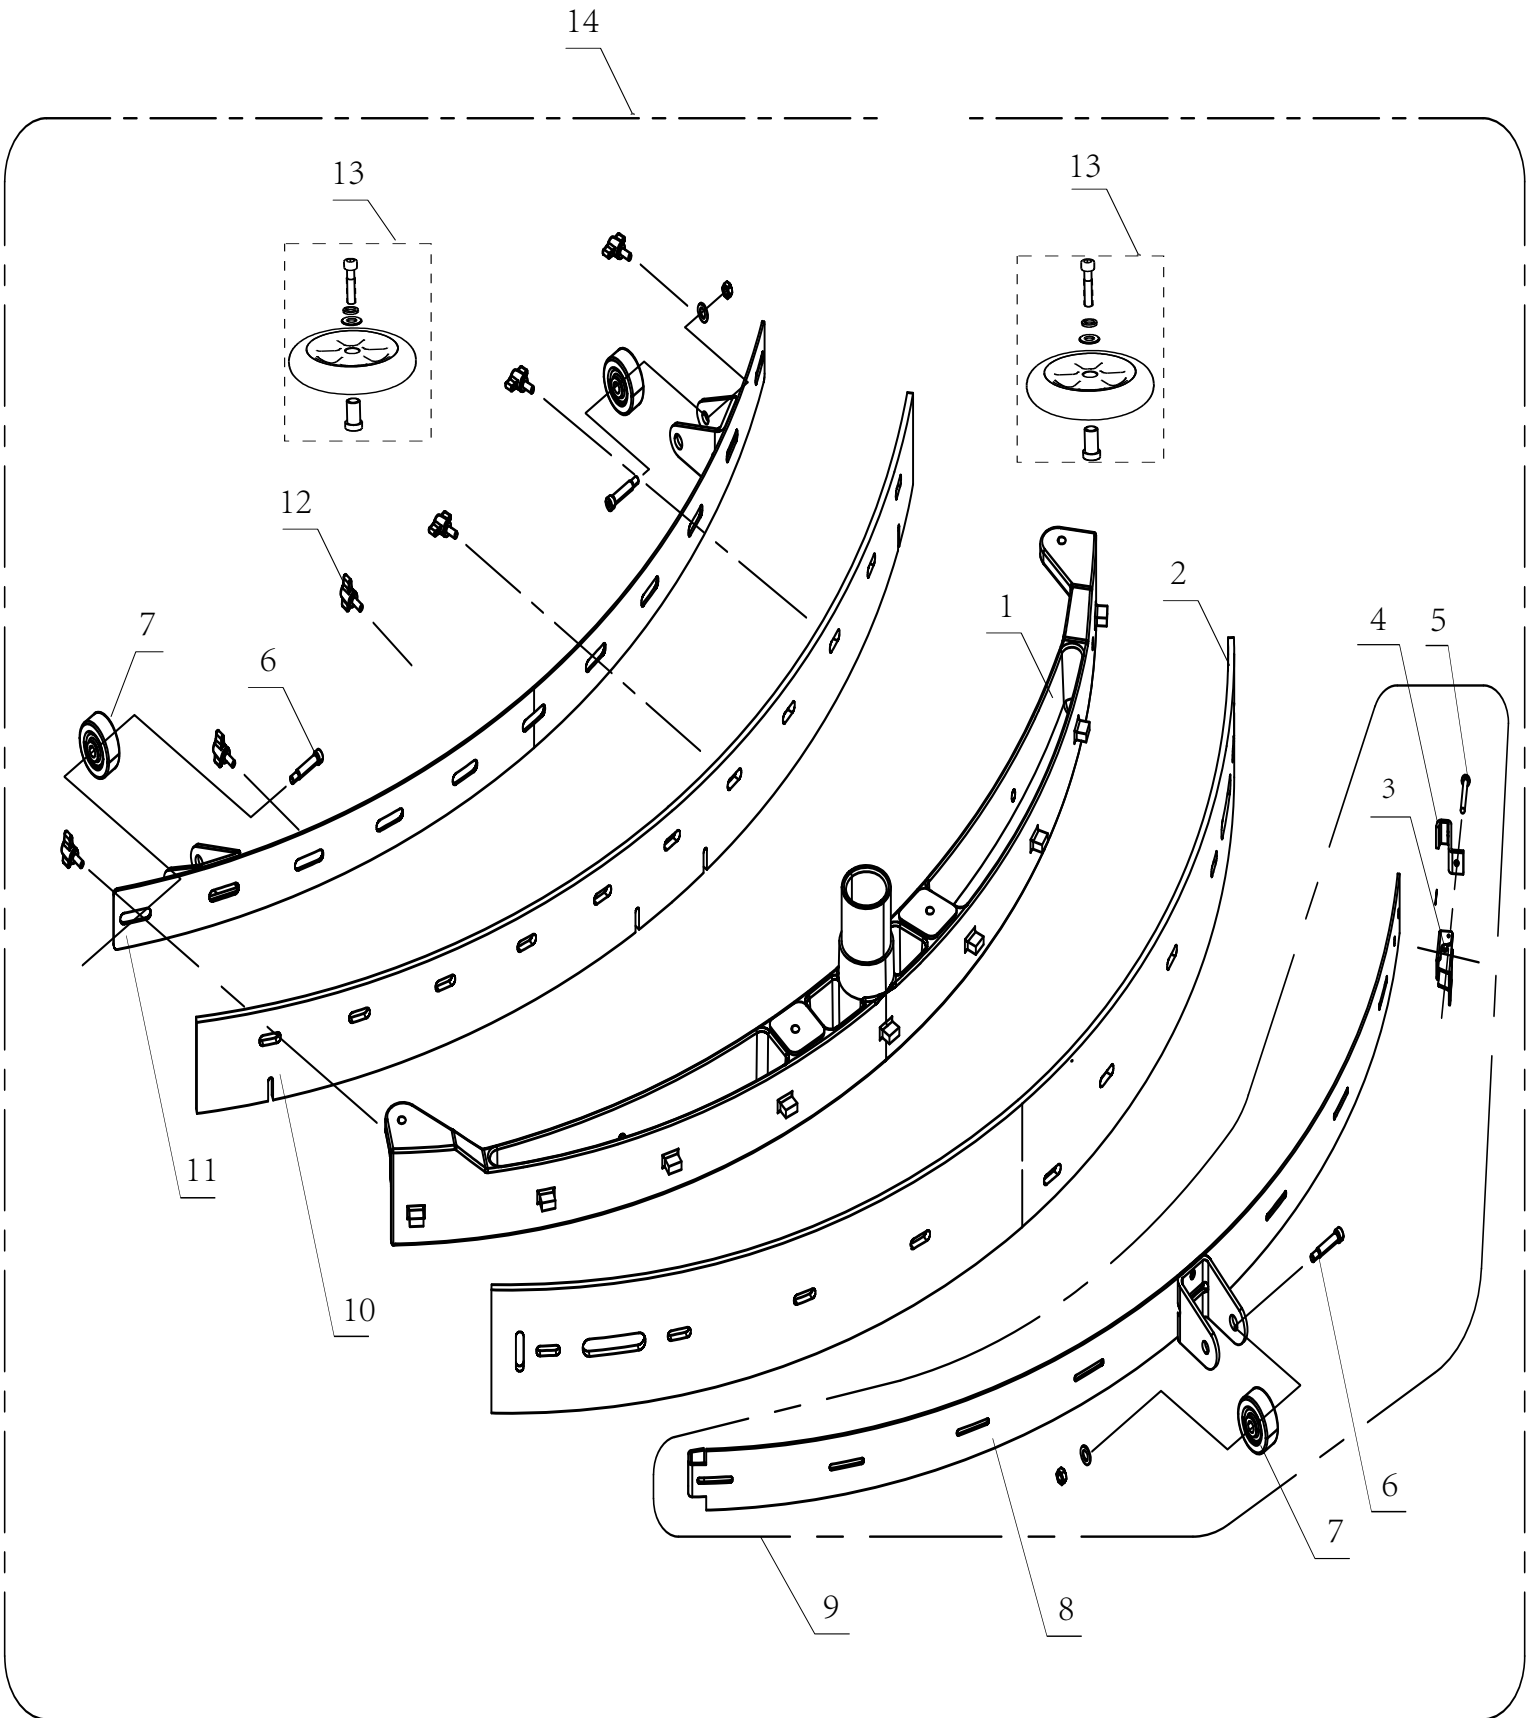

SQUEEGEE ASSEMBLY

SQUEEGEE ASSEMBLY			
Item	Part No	Description	Qty
1	VF84202	HOUSING,SQUEEGEE	1
2	VF84208	BLADE,SQUEEGEE,REAR,PU	1
3	VF81218	LATCH,HOOD	1
4	VF81209	HOOK,REAR SQUEEGEE	1
5	VF14310	SCREW, M5 X 70	1
6	VF81222	BOLT,SHOULDER, 5/16" X 1.25"	3
7	VF81219	WHEEL, 2	3
8	VF84206	BACKUP STRIP,SQUEEGEE,REAR	1
9	VF84206A	KIT,BACKUP STRIP,SQUEEGEE	1
10	VF84207	BLADE,SQUEEGEE,FRONT,PU	1
11	VF84205	BACKUP STRIP,SQUEEGEE,FRONT	1
12	VF82121	KNOB, M6	6
13	VR14016	KIT BUMPER WHEEL	2
14	VR19122	SQUEEGEE ASSEMBY	1