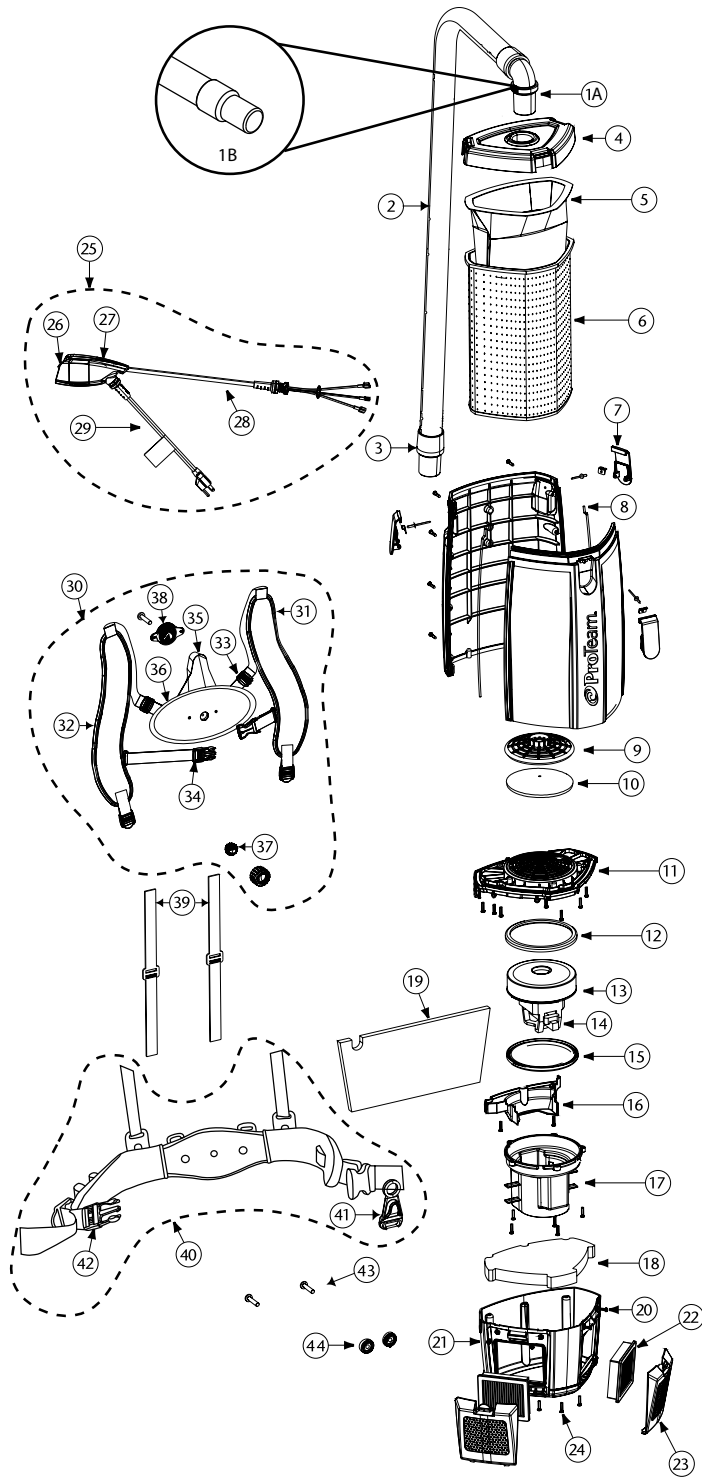

SUPER COACH PRO 6 & 10/PROVAC FS 6 PARTS

No.	Product Name	Qty	List Price
1A	101928 Replacement Double Swivel Elbow Cuff	1 ea.	\$ 9.06
1B	100694 Replacement Double Swivel Straight Cuff (PV FS)	1 ea.	5.39
2	103048 Static-Dissipating Hose w/Cuffs	1 ea.	24.93
	100505 Static-Dissipating Hose w/Straight Cuffs (PV FS)	1 ea.	26.18
3	100694 Replacement Swivel Cuff 1 1/2"	1 ea.	5.39
4	833948 Purple Cap	1 ea.	34.10
	833948-1 Black Cap (PV FS)	1 ea.	34.10
5	107313 Intercept Micro Filter (SCP 10)	10/pk	20.80
	107314 Intercept Micro Filter (SCP 6 & PV FS)	10/pk	15.60
6	834000 Micro Cloth Filter (SCP 10)	1 ea.	29.60
	834072 Micro Cloth Filter (SCP 6 & PV FS)	1 ea.	24.45
7	510179 Latch and Retainer w/Lock Nut & Screw	1 set	7.29
8	510180 Gasket for Tank (SCP 10)	2 ea.	4.59
	510181 Gasket for Tank (SCP 6 & PV FS)	2 ea.	3.38
9	510183 Dome Filter w/Foam Media (includes: 10)	1 set	7.88
10	510184 Foam Filter Media for Dome Filter	1 ea.	2.39
11	510193 Upper Motor Support w/Gasket	1 set	4.99
12	833951 Upper Motor Gasket	1 ea.	2.80
13	834036 Motor/Fan (120 V)	1 ea.	118.24
14	101720 Carbon Brush Set	1 set	20.98
15	833952 Lower Motor Gasket	1 ea.	2.50
16	510185 Cover Wire w/ 2 screws	1 set	2.56
17	510194 Lower Motor Support (5 screws)	1 set	13.11
18	834042 Triangular Lower Foam Pad	1 ea.	2.89
19	834043 Rectangular Upper Foam Pad	1 ea.	2.31
20	808380-0 Screw Pan CR #8 x 1/2"	1 ea.	.16
21	510188 Housing Assembly Lower w/Screws	1 set	21.50
22	107315 HEPA Filter (2 pack)	1 set	11.54
23	833954 Exhaust Filter Door	1 ea.	6.99
24	808380-22 Screw Pan CR #8 x 3/4"	1 ea.	.16
25	834037 Switch Cord and Power Cord Assembly (includes: 26-29)	1 set	55.76
26	106066 On/Off Switch	1 ea.	7.14
27	107043 Switch Box	1 set	17.61
28	834038 Pigtail Assembly	1 set	16.28
29	834165 Power Cord Assembly	1 set	19.03
30	510190 Upper Harness Assembly (includes: 31-38)	1 set	65.58
31	834058 Shoulder & Sternum Strap Lefthand	1 ea.	18.99
32	834059 Shoulder & Sternum Strap Righthand	1 ea.	18.99
33	100358 Shoulder Strap Adjustment Buckle	1 ea.	.99
34	510191 Sternum Strap Buckle (latch and keeper)	1 set	2.10
35	101737 Carry Handle w/Rivet Set	1 set	8.54
36	834049 Upper Pad Harness (includes: 38)	1 set	26.24
37	834050 Pivoting Ball	1 ea.	2.60
38	834053 Outer Support Retainer	1 ea.	2.99
39	510192 Tensioning Straps	1 set	9.99
40	834055 Lower Harness Assembly (includes: 41, 42)	1 set	65.99
41	102604 Cord Holder	1 ea.	8.77
42	510301 Waist Belt Buckles and Straps Set	1 set	11.50
43	834051 5/16" - 18x1 - 3/8" Lock Screw (2 screws)	1 set	4.85
44	510186 Harness Spacers	2 ea.	3.08
	101678 50' Extension Cord (Not Shown)	1 ea.	32.60