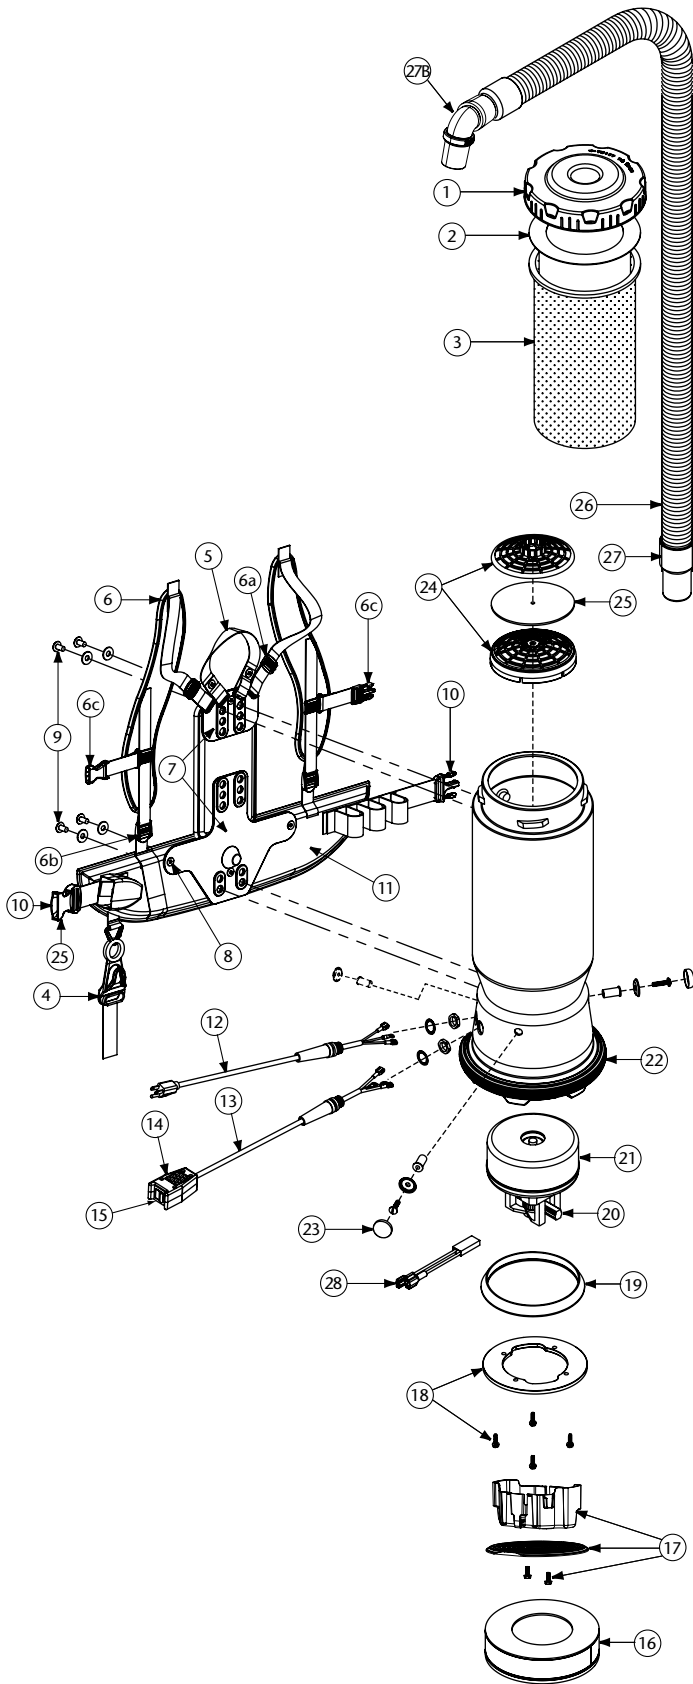

# AVIATIONVAC PARTS

No.	Product Name	Qty	List Price
1	104273 Twist Cap (Black)	1 ea.	\$ 28.85
2	100431 Intercept Micro Filter	10/pk	15.60
3	100564 Micro Cloth Filter	1 ea.	24.45
4	102604 Cord Holder	1 ea.	8.77
5	101737 Carry Handle w/Rivet and Washer Set	1 set	8.54
6	100356 Shoulder Strap Assembly (includes: #6a, 6b, 6c)	1 set	17.05
6a	100358 Shoulder Strap Plastic Adjustment (Top)	1 ea.	.99
6b	100357 Shoulder Strap Plastic Adjustment (Bottom)	1 ea.	.99
6c	103627 Sternum Strap Buckles (Latch and Keeper)	1 set	2.10
7	105046 Backplate (includes: #8)	1 ea.	26.24
8	100375 Barrel Nut Connection Set for Backplate	1 set	5.90
9	100716 Backplate (Black) Connection Set: 4 Screws w/Washers	1 set	13.11
10	106719 Waist Belt Keeper and Latch	1 ea.	11.89
11	100359 Waist Belt (includes: #10)	1 ea.	39.34
	100354 Strap Assembly Complete (includes: #6, 11)	1 set	52.47
	103166 Backplate System Complete (includes: #4, 5, 6, 7, 9, 11)	1 set	65.58
12	100641 Power Cord Assembly	1 set	19.03
13	101610 Switch Cord Assembly Complete (includes: #14, 15)	1 set	36.73
	101715 Switch Cord w/Crimps	1 ea.	16.28
	101717 Switch Cord Assembly Complete w/Switch and Box	1 ea.	36.73
14	101472 Switch Box w/Velcro and New Lamb Switch	1 set	23.60
	106287 Switch Box w/Velcro and Screws	1 ea.	17.61
15	106066 On/Off Switch (Must be Used with 106287)	1 ea.	7.14
16	105800 Sound Muffer	1 ea.	28.97
17	105044 Motor Shroud/Diffuser w/Screw Set: 2 Screws	1 set	22.48
18	100335 Motor Compression Ring w/Screws	1 set	11.15
	100378 Compression Ring Screw Set: 4 Screws	1 set	2.95
19	100014 Tetraseal	1 ea.	11.81
20	100173 Carbon Brush Set for 400 Hz Motor	1 set	97.28
21	100171 Motor/Fan w/Rectifier and Crimps (400Hz)	1 set	199.47
	100174 Motor Rectifier	1 ea.	28.85
	100379 Motor Ground Connection and Wire Clamp Set w/Screws	1 set	5.90
	100380 Motor Crimp Set: 4 Female, 4 Male, Ground Crimp Connector	1 set	10.49
22	100586 Bottom Bumper	1 ea.	7.22
23	100368 Motor Mounting System Set: 3 Well Nuts, 3 Bolts, 3 Washers, 3 Covers	1 set	13.11
24	100030 Dome Filter w/Foam Media	1 ea.	7.88
25	100343 Foam Filter Media for Dome Filter	1 ea.	1.32
	101220 High Filtration Disk (Optional)	2/pk	10.59
26	103237 Static-Dissipating Hose 1 1/4" (Black)	1 ea.	26.18
	103048 Static-Dissipating Hose 1 1/2" (Black)	1 ea.	24.93
27	100694 Swivel Cuff (Black) 1 1/2" (Only AV 1 1/2")	1 ea.	5.39
	103279 Swivel Cuff 1 1/4" (Black) (Only AV 1 1/4")	1 ea.	6.69
27B	102715 Swivel Elbow Cuff 1 1/4" (Black) (Only AV 1 1/4")	1 ea.	9.66
	101928 Swivel Elbow Cuff 1 1/2" (Black) (Only AV 1 1/2")	1 ea.	9.06
28	107294 Thermal Protector	1 ea.	14.39
	101678 50' Extension Cord (Not Shown)	1 ea.	32.60