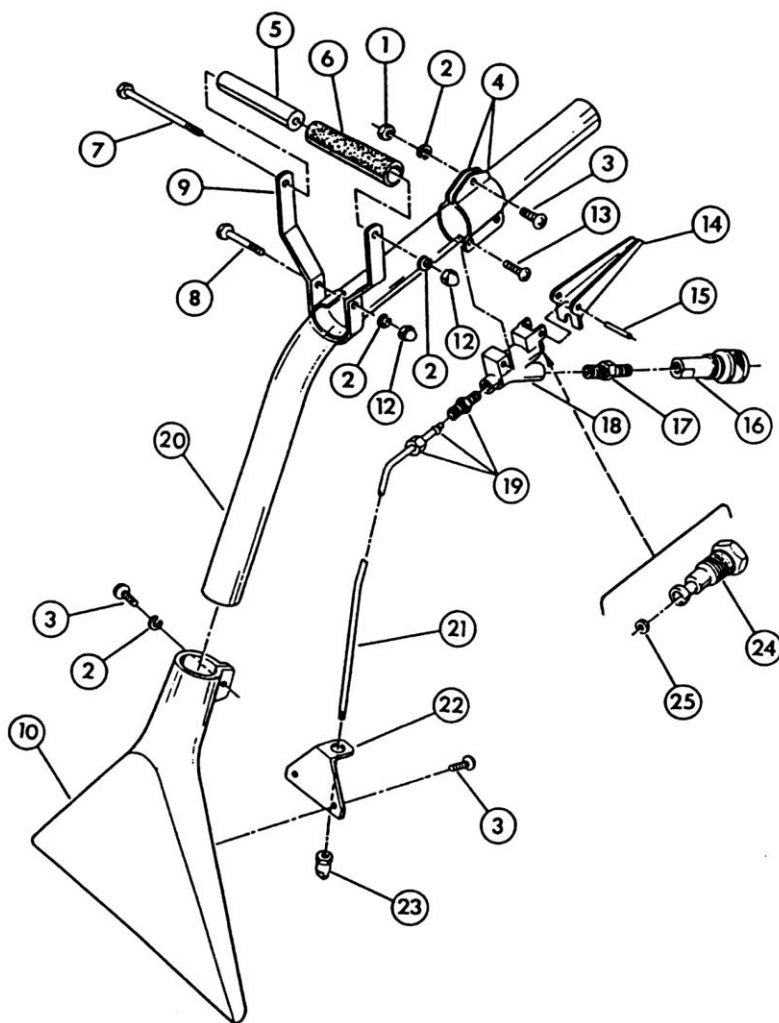

# 1 JET WAND F273W1 12 INCH - 1/4" QC

1 Jet Wand F273W1			
Item#	Part#	Description	Qty.
1	W148D	Nut: 1/4-20 Hex SS	2
2	980002	Washer: 1/4" Lock	4
3	W102D	Screw 1/4-20x 5/8 PHP MS	4
4	S970P3	Bracket- Valves	2
5	S399P	Poly Rod	1
6	S124R	Grip	1
7	W131D	Screw 1/4- 20 x 5" HH CS	1
8	W117D	Screw 1/4- 20 x 2" HH CS	1
9	S397PB1	Handle Bracket	1
10	C133841	Vac Head-12" Polished	
	C133841EP	Vac Head - 12" Epoxy Paint	
11	S973P	Cap-Jet	1
12	W162D	Nut- 1/4-20 Acom Zinc	2
13	962057	Screw 10 x 24 3/8 PH PHF	4
14	S192P	Handle- Valve	1
15	W188D	Roll Pin	1
16	203308	Quick Connect 1/4" female	
17	S479P	Fitting- 3/8 to 1/4	1
18	S970P4	Valve- High/Low	1
19	S117P	Brass Compression Fitting	2
20	S601P	Wand Tube: Trogamented	1
21	219001	Tube: Alum	1
22	A13200	Bracket	1
23	S847P	Jet Tip 11006	1
24	S377P	Valve Repair Kit	
25	980615	Teflon Washer	