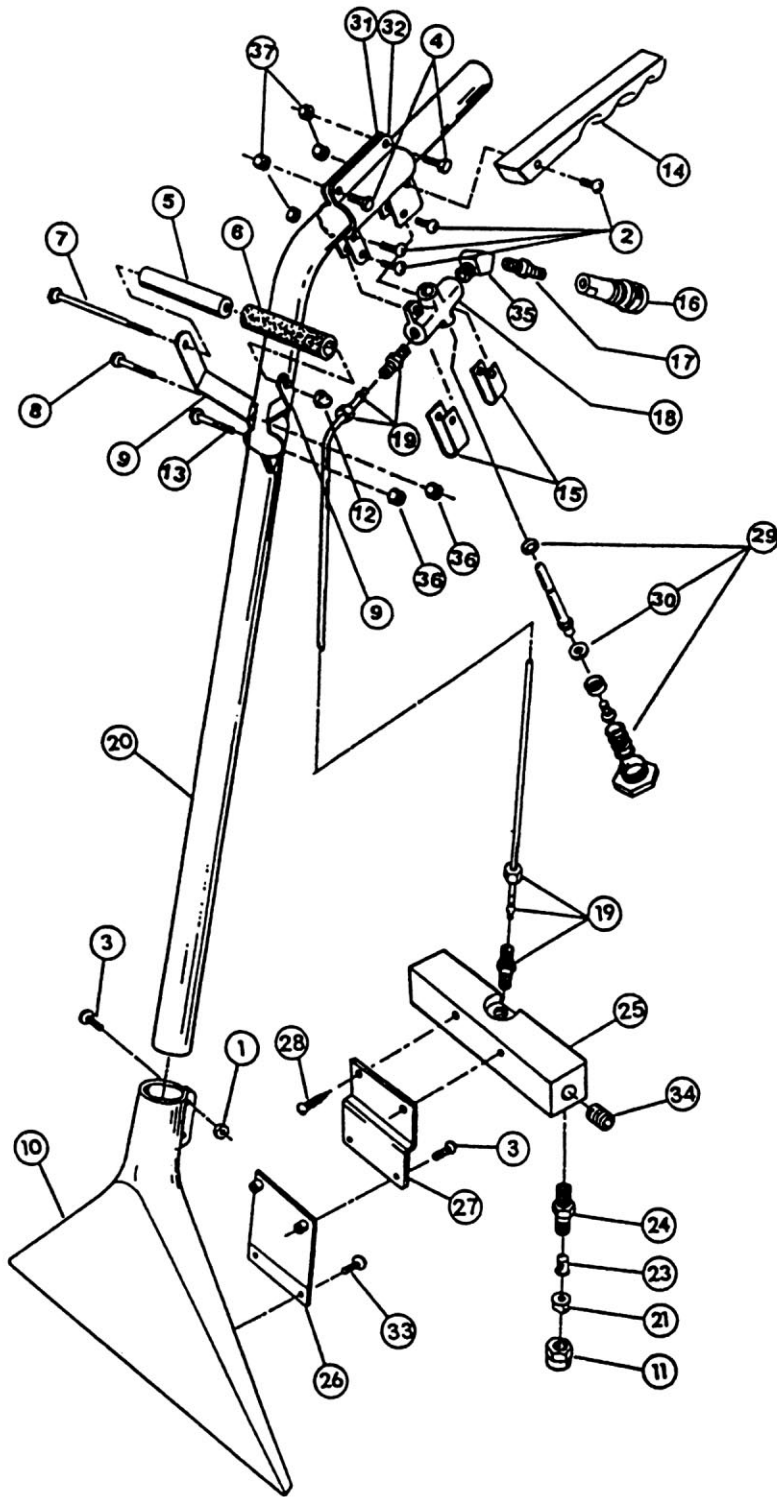

Order Parts on Line at:  
**[www.FloorMachineParts.Com](http://www.FloorMachineParts.Com)**

Directly to Parts & Service:  
By Email: **[Shop@Michco.com](mailto:Shop@Michco.com)**  
By Fax: (517) 702-2041  
By Voice: Use numbers above.

## F613W • 1/4" QC

Item	Part No.	Description	Qty.
1	W148D	Nut 1/4-20 Hex SS	2
2	W354D	Screw 10-24 x 1 PHP MS	4
3	W102D	Screw 1/4-20 x 5/8 PHP MS	4
4	W153D	Screw 10-24 x 3/4 HH MS	2
5	S399P	Poly Rod	1
6	S124R	Grip	1
7	W131D	Screw 1/4-20 x 5" HHCS	1
8	962010	Screw 1/4-20 x 1" HHCS	1
9	213904	Handle Bracket	2
10	214503	Vac Head - Wheelabrated	1
11	S973P	Cap - Jet	6
12	W162D	Nut 1/4-20 Acorn Zinc	1
13	962068	Screw 1/4-20 x 5/8 HHCS	1
14	505120	Handle - Valve	1
15	218508	Bracket Valve Support	2
16	203308	Quick Connect 1/4" Female	1
17	S222N	Fitting - 1/4 to 1/4 Union	1
18	219403	Valve	1
19	S117P	Brass Compression Fitting	2
20	S601P	Wand Tube - Trogamented	1
21	S962P	Jet 8002 Brass	4
	A13013	Jet 11002 Brass (Outside Ends)	2
22	S848P	Tube - Aluminum	1
23	S280P	Strainer	6
24	S980P	Jet Body	6
25	215625	Spray Bar	1
26	A13497	Bracket	1
27	210802	Bracket - Spray Bar	1
28	962024	Screw #10 x 3/4 Plastic	2
29	215007	Valve Repair Kit	1
30	212707	Valve Washer - Teflon	1
31	210806	Valve Bracket - Right	1
32	210807	Valve Bracket - Left	1
33	W220D	Screw 1/4-20 x 3/8 RHPMS	2
34	206850	Plug 1/8 NPT	2
35	T4055	Brass 45 Street Elbow	1
36	920011	Nut 1/4-20 Hex w/Nyloc	2
37	W236D	Nut 10-24 Hex w/Nyloc	6