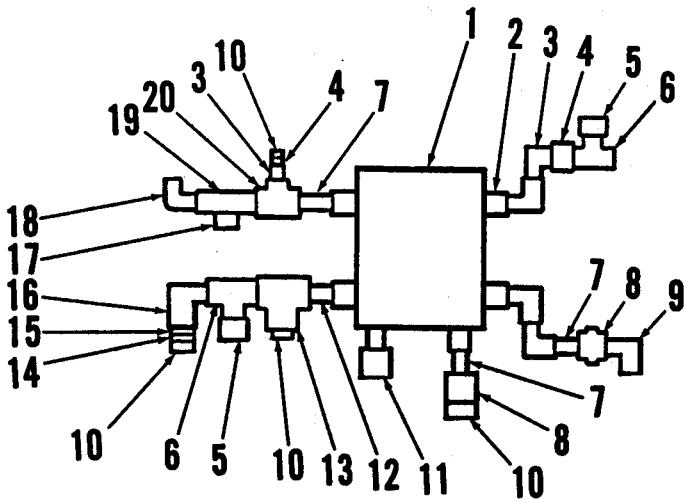

HYDRAULIC DIAGRAM

Item	Part No.	Qty	Description	Item	Part No.	Qty	Description
1	56479611	1	Valve Assembly	33	56479699	2	Hose Assembly
	56479612	1	Control Valve	34	56449842	2	Filter Assembly
2	56479696	5	Adapter		56449843	1	Filter Cartridge
3	56481952	5	Elbow	35	56479692	2	Bushing
4	56479724	2	Adapter	36	56161039	1	Nipple
5	56481948	2	Connector	37	56479316	1	Tee
6	56481956	2	Tee	38	56479694	2	Tee
7	56340804	3	Nipple	39	56456938	1	Adapter
8	56479778	2	Reducer	40	56479693	1	Hose Assembly
9	56900542	4	Elbow	41	56900561	1	Connector
10	56480918	9	Adapter	42	56479716	1	Elbow
11	56480924	1	Connector	43	56479654	1	Strainer
12	56481944	1	Reducing Nipple	44	56479606	1	Main Broom Motor
13	56479770	4	Tee	45	56481546	4	Plug
14	56479780	1	Bushing	46	56481342	1	Elbow
15	56228142	1	Compression Spring	47	56481340	1	Elbow
16	56479690	4	Elbow	48	56488771	1	Hose Assembly
17	56481950	1	Connector	49	56479593	1	Hose Assembly
18	56481946	1	Elbow	50	56479591	1	Hose Assembly
19	56481954	1	Check Valve	51	56900117	1	Elbow
20	56481958	1	Tee	52	56479600	1	Propulsion Pump
21	56480916	8	Hose Assembly		56479601	1	Gear Pump
22	56479609	1	Side Broom Motor	53	56480928	1	Hose Assembly
23	56479769	1	Nipple	54	56900114	1	Elbow
24	56479771	1	Elbow	55	56900303	1	Elbow
25	56480922	1	Adapter	56	56900003	1	Adapter
26	56479595	1	Hose Assembly	57	56481344	2	Elbow
27	56479954	1	Two-Way Valve	58	56900154	1	Elbow
	56479956	1	Valve Assembly	59	56456943	1	Hose, Gas Engines
28	56479646	2	Cylinder		56456940	1	Hose, Diesel Engine
29	56479691	1	Hose	60	56456940	1	Hose
30	56900581	1	Elbow	61	56456955	1	Hose Assembly
31	56479628	1	Reservoir	62	56456947	2	Elbow
	56479626	1	Reservoir Assembly	63	56456953	2	Swivel
32	56480920	4	Elbow	65	56900151	1	Elbow
				65	56456902	1	Wheel Motor