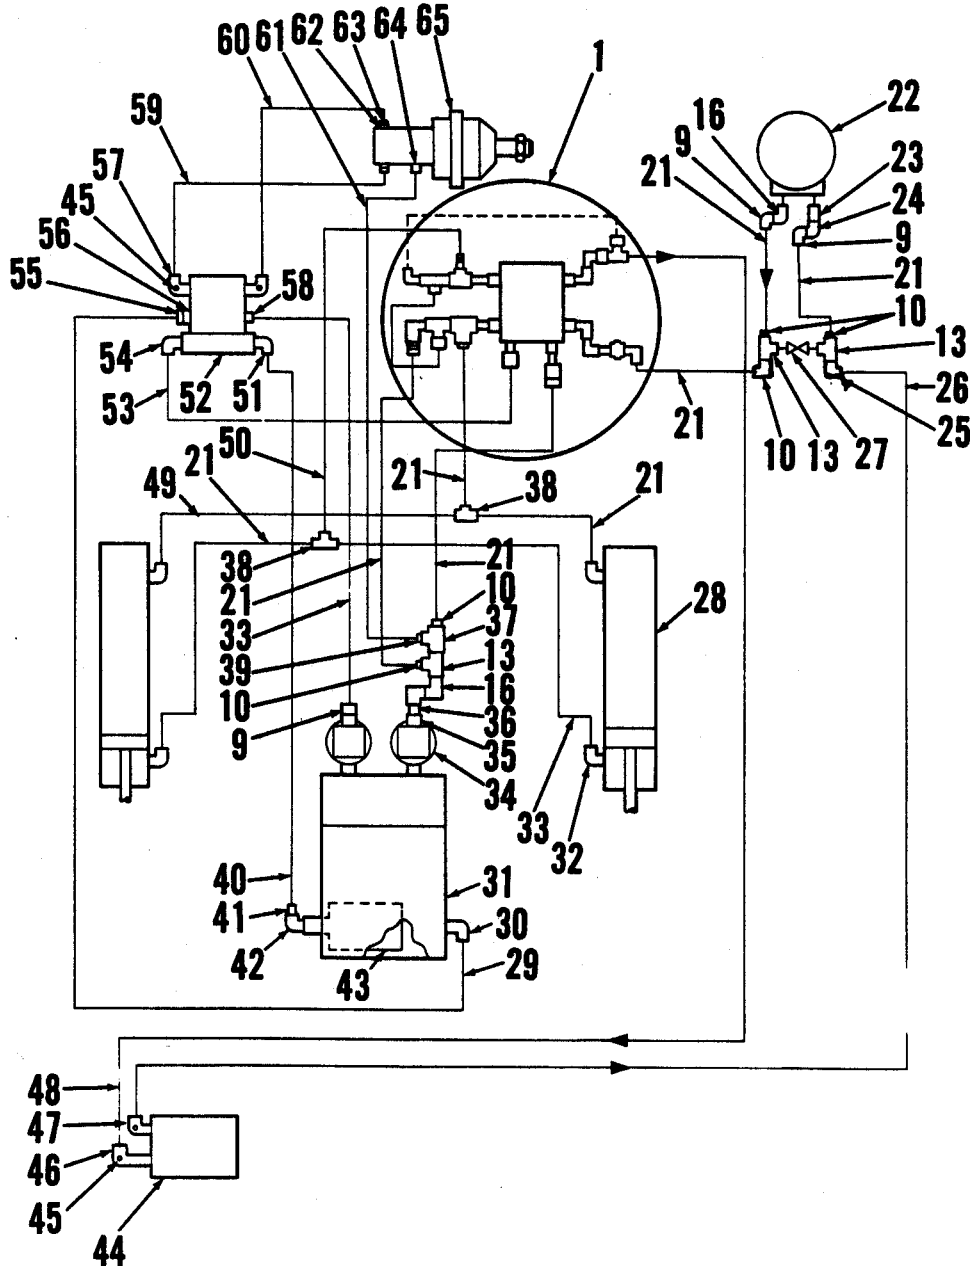

HYDRAULIC DIAGRAM

Item	Part No.	Qty	Description	Item	Part No.	Qty	Description
1	56479611	1	Valve Assembly	33	56479699	2	Hose Assembly
	56479612	1	Control Valve	34	56449842	2	Filter Assembly
2	56479696	5	Adapter		56449843	1	Filter Cartridge
3	56481952	5	Elbow	35	56479692	2	Bushing
4	56479724	2	Adapter	36	56161039	1	Nipple
5	56481948	2	Connector	37	56479316	1	Tee
6	56481956	2	Tee	38	56479694	2	Tee
7	56340804	3	Nipple	39	56456938	1	Adapter
8	56479778	2	Reducer	40	56479693	1	Hose Assembly
9	56900542	4	Elbow	41	56900561	1	Connector
10	56480918	9	Adapter	42	56479716	1	Elbow
11	56480924	1	Connector	43	56479654	1	Strainer
12	56481944	1	Reducing Nipple	44	56479606	1	Main Broom Motor
13	56479770	4	Tee	45	56481546	4	Plug
14	56479780	1	Bushing	46	56481342	1	Elbow
15	56228142	1	Compression Spring	47	56481340	1	Elbow
16	56479690	4	Elbow	48	56488771	1	Hose Assembly
17	56481950	1	Connector	49	56479593	1	Hose Assembly
18	56481946	1	Elbow	50	56479591	1	Hose Assembly
19	56481954	1	Check Valve	51	56900117	1	Elbow
20	56481958	1	Tee	52	56479600	1	Propulsion Pump
21	56480916	8	Hose Assembly		56479601	1	Gear Pump
22	56479609	1	Side Broom Motor	53	56480928	1	Hose Assembly
23	56479769	1	Nipple	54	56900114	1	Elbow
24	56479771	1	Elbow	55	56900303	1	Elbow
25	56480922	1	Adapter	56	56900003	1	Adapter
26	56479595	1	Hose Assembly	57	56481344	2	Elbow
27	56479954	1	Two-Way Valve	58	56900154	1	Elbow
	56479956	1	Valve Assembly	59	56456943	1	Hose, Gas Engines
28	56479646	2	Cylinder		56456940	1	Hose, Diesel Engine
29	56479691	1	Hose	60	56456940	1	Hose
30	56900581	1	Elbow	61	56456955	1	Hose Assembly
31	56479628	1	Reservoir	62	56456947	2	Elbow
	56479626	1	Reservoir Assembly	63	56456953	2	Swivel
32	56480920	4	Elbow	65	56900151	1	Elbow
				65	56456902	1	Wheel Motor