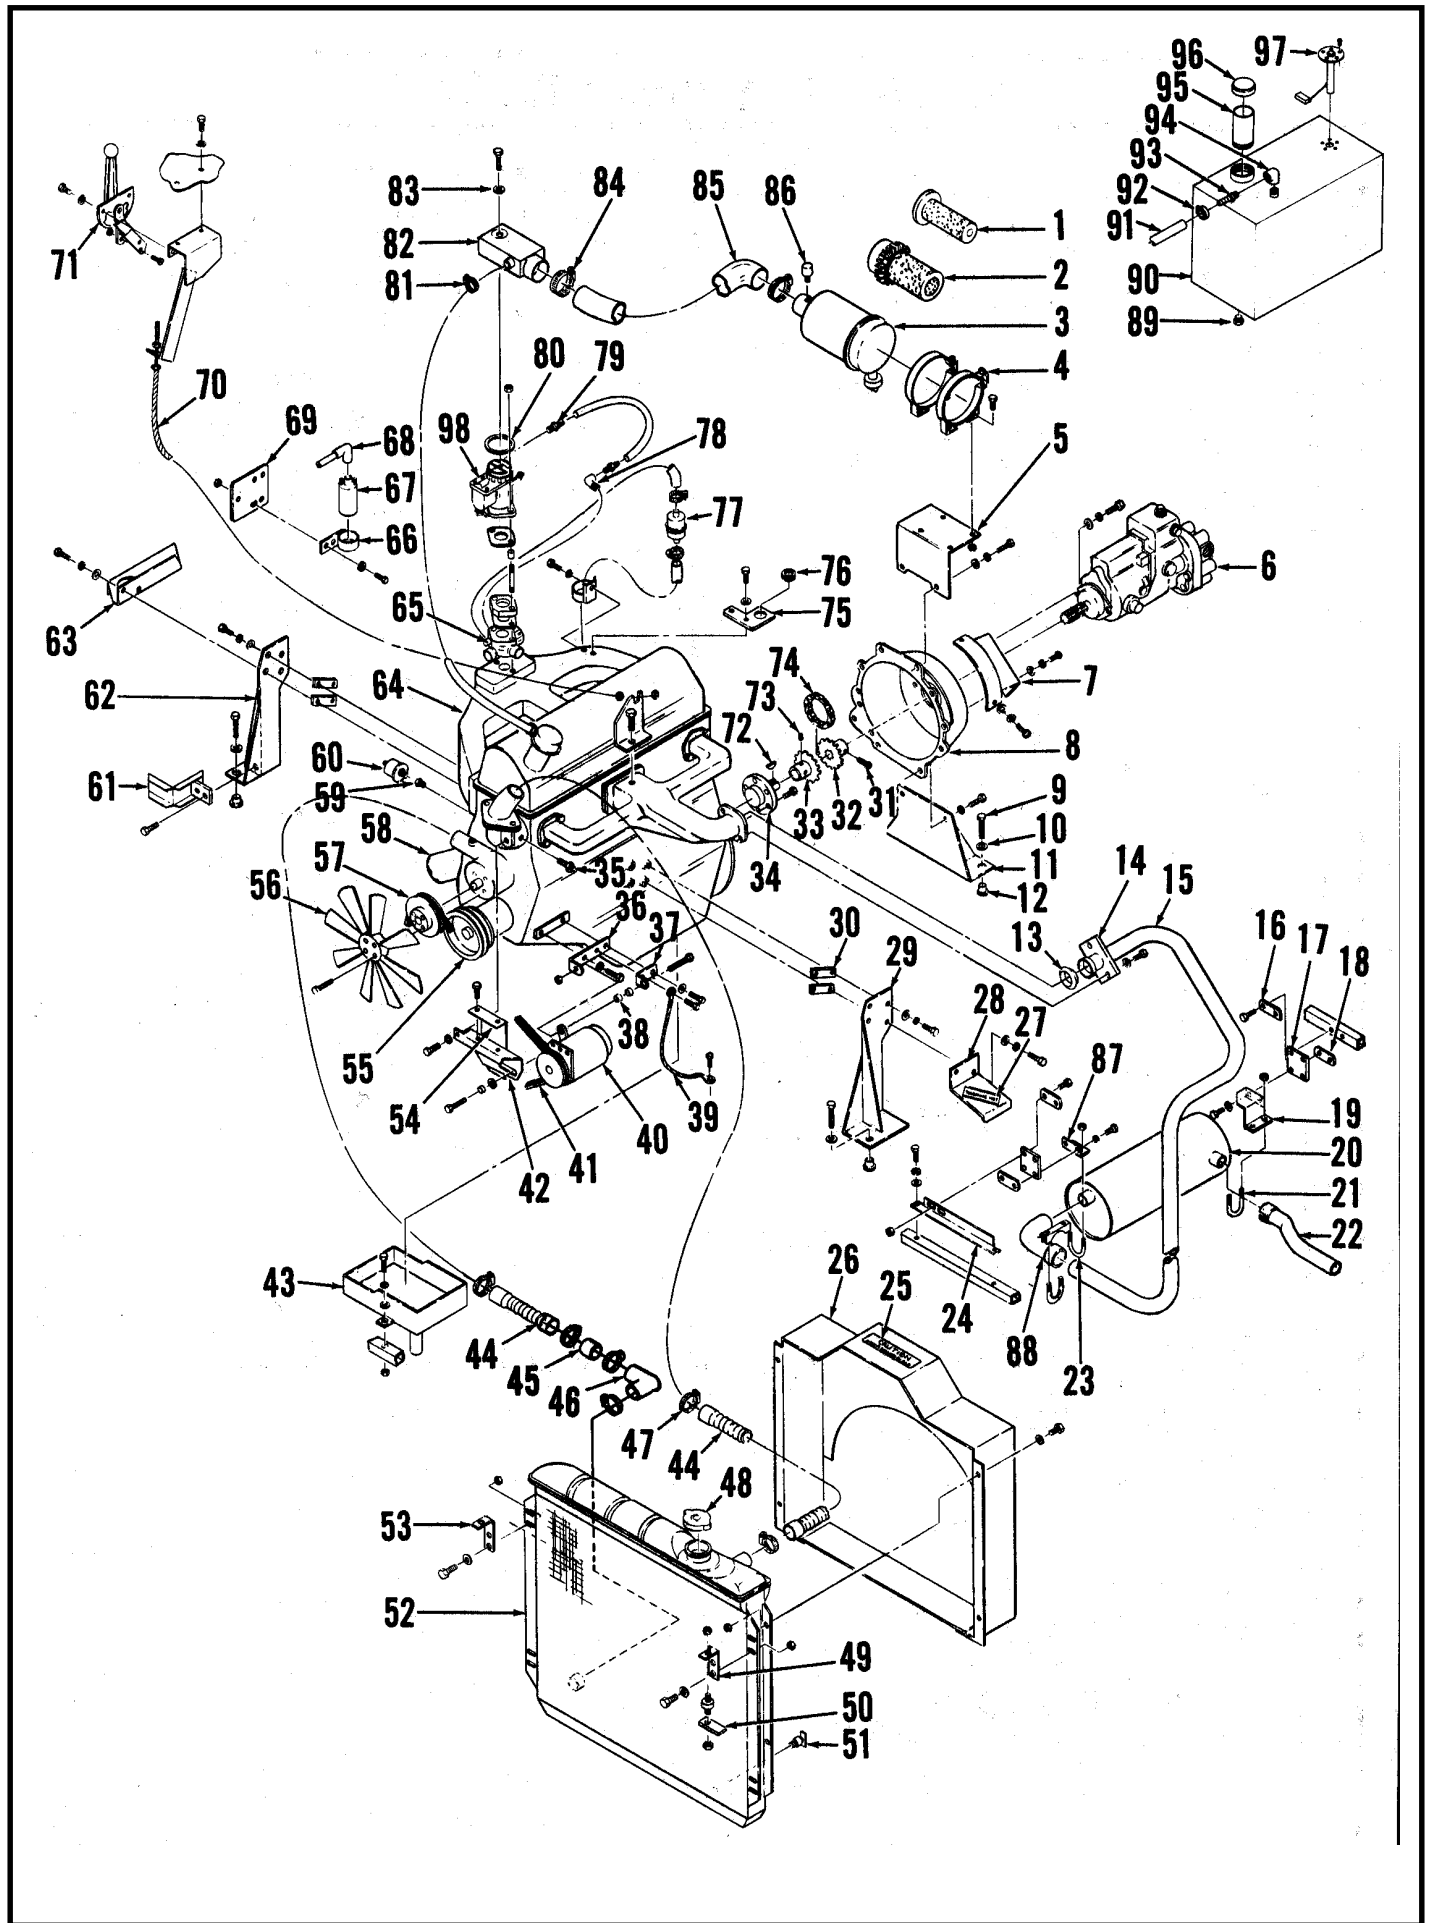

FORD ENGINE ASSEMBLY

Item	Part No.	Qty	Description	Item	Part No.	Qty	Description
1	56478722	1	Secondary Safety Element	51		1	Radiator Drain
2	56478720	1	Primary Element	52	56478689	1	Radiator
3	56478710	1	Air Cleaner	53	56481375	2	Right Radiator Mount
4	56480650	2	Mounting Band	54	56480779	1	Fan Belt Guard
5	56480781	1	Mounting Bracket	55	56480701	1	Crankshaft Pulley
6	56479600	1	Propulsion Pump	56	56480689	1	Fan
7	56480811	1	Bell Housing Cover	57	56480705	1	Pulley
8	56480653	1	Bell Housing	58	56480704	1	Oil Filter
9		4	1/3-13 x 2 Hex Head	59	56740214	1	Bushing
10	56480742	4	Washer	60	56478698	1	Oil Pressure Sender
11	56481720	1	Bracket	61	56480458	1	Engine Guard Bracket
12	56478685	6	Engine Mount	62	56480739	1	Right Engine Support
13	56480709	1	Exhaust Spacer	63	56478485	1	Engine Guard
14	56480760	1	Clamp	64	56481656	1	Engine Assembly
15	56480766	1	Exhaust Tube		56478472	1	Engine
16	56481470	2	Plate	65	56478481	1	Governor
17	56478726	2	Diaphragm Mount	66	56480693	1	Ignition Coil Strap
18	56481468	2	Nut Plate	67	56480691	1	Ignition Coil
19	56480659	1	Bracket	68	56480695	1	High Tension Wire
20	56478711	1	Muffler	69	56481606	1	Coil Mounting Plate
21	56343236	3	Muffler Clamp	70	56481385	1	Cable Assembly
22	56481337	1	Exhaust Tube	71	56481226	1	Throttle Lever Assembly
23	56478466	1	Muffler Clamp	72	56378291	1	Key
24	56480769	1	Bracket	73		2	1/4-20 x 1/4 Socket Set
25	56030080	1	Decal, Hands Clear	74	56480820	1	Coupler Chain
26	56481645	1	Fan Shroud	75	56480676	1	Plate
27	56030072	2	Decal, Hot Stack	76	56760212	1	Grommet
28	56481652	1	Shield Bracket	77	56480679	1	Fuel Filter Kit
29	56480733	1	Left Engine Support	78	56111309	1	Elbow
30	56480835	4	Spacer	79	56477522	2	Barb
31		2	1/4-20 x 7/8 Socket Head	80	56480713	1	Gasket
32	56480826	1	Sprocket	81	56112771	2	Hose Clamp
33	56480817	1	Sprocket	82	56481627	1	Air Intake Elbow
34	56480790	1	Shaft Adapter	83	56745715	1	Sealing Washer
35	56481888	1	Temperature Sender	84	56440213	2	Hose Clamp
36	56480775	1	Alternator Bracket	85	56480463	1	Air Cleaner Hose
37	56480772	1	Bracket	86	56478461	1	Service Indicator
38	56367486	2	Bushing	87	56480763	1	Clamp Bracket
39	56441600	1	Ground Cable	88	56480757	1	Exhaust Tube
40	56478483	1	Alternator	89	56481546	1	Plug
41	56480828	1	V-Belt	90	56478469	1	Fuel Tank Assembly
42	56480778	1	Bracket		56478467	1	Fuel Tank
43	56480802	1	Pan	91	56471052	1	Fuel Line
44	56478725	2	Radiator Hose	92	56219932	1	Hose Clamp
45	56453423	1	Spacer	93	56477523	1	Barb
46	56481287	1	Radiator Hose	94	56111295	1	Elbow
47	56329145	6	Hose Clamp	95	56478514	1	Filler Neck
48	56456431	1	Radiator Cap	96	56478502	1	Gas Cap
49	56481373	2	Left Radiator Mount	97	56478358	1	Fuel Level Sender
50	56478684	4	Rubber Mount	98	56480672	1	Carburetor
					56480722	1	Carburetor Kit