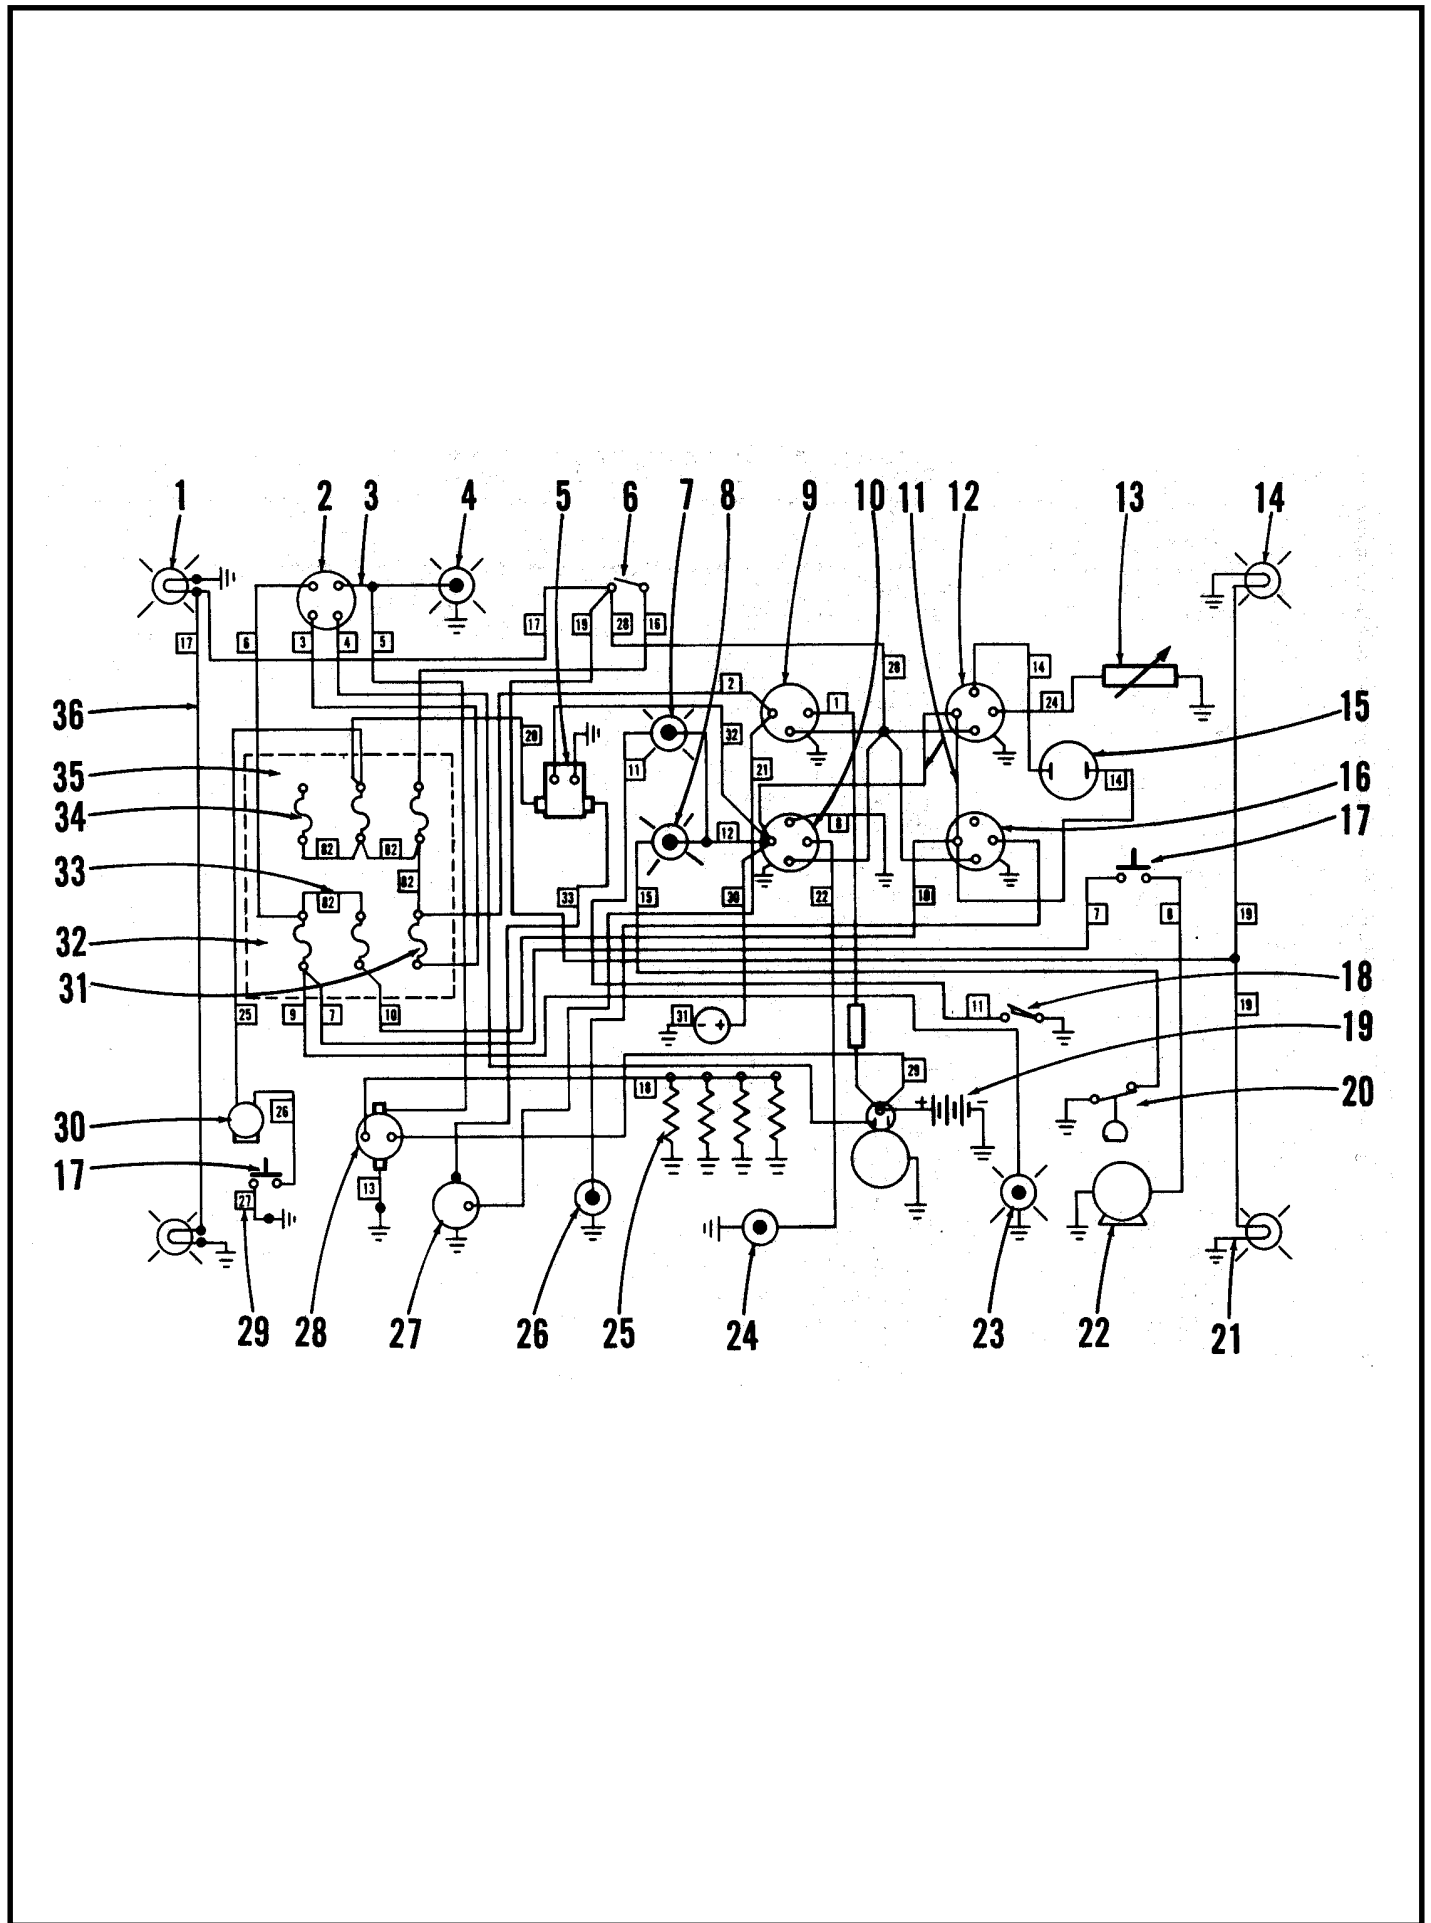

WIRING DIAGRAM - DIESEL

Item	Part No.	Qty	Description
1	56481543	2	Head Lamp Assembly
2	56481255	1	Switch
3	56489657	1	Wire Assembly
4	56456466	1	Pilot Light
5	56502146	1	Relay
6	56207075	1	Toggle Switch
7	56456544	1	Indicator Light
8	56456544	1	Indicator Light (TUV only)
9	56489594	1	Amp Meter
10	56489592	1	Oil Pressure Gauge
11	56301335	2	Wire Assembly
12	56489598	1	Fuel Gauge
13	56478358	1	Fuel Level Sender
14	56481553	2	Socket
	56481551	2	Light Bulb
	56489544	2	Red Lens
	56489550	2	Lens Gasket
15	56478363	1	Hour Meter
16	56489600	1	Temperature Gauge
17	56441555	2	Start Switch
18	56388019	1	Switch
19	56491902	1	Battery
	56481501	1	Positive Battery Cable
	56478267	1	Negative Battery Cable
20	56478090	1	Vacuum Switch (TUV only)
21	56481511	2	Wire Assembly
22	56491820	1	Shaker Motor
23	56489639	1	Rotating Light
24	56478698	1	Oil Sender
25	56481267	4	Glow Plug
26	56481888	1	Temperature Sender
27	56481625	1	Alternator
28	56481269	1	Glow Plug Relay
29	56478259	1	Wire Assembly
30	56442054	1	Horn
31	56489621	1	30 Amp Fuse
32	56481547	1	Terminal Board
33	56489685	4	Wire Assembly
34	56478271	5	15 Amp Fuse
35	56441961	2	Fuse Block
36	56481509	1	Wire Assembly
37	56481545	1	Harness Assembly
38	56025516	1	Wiring Decal, Diesel