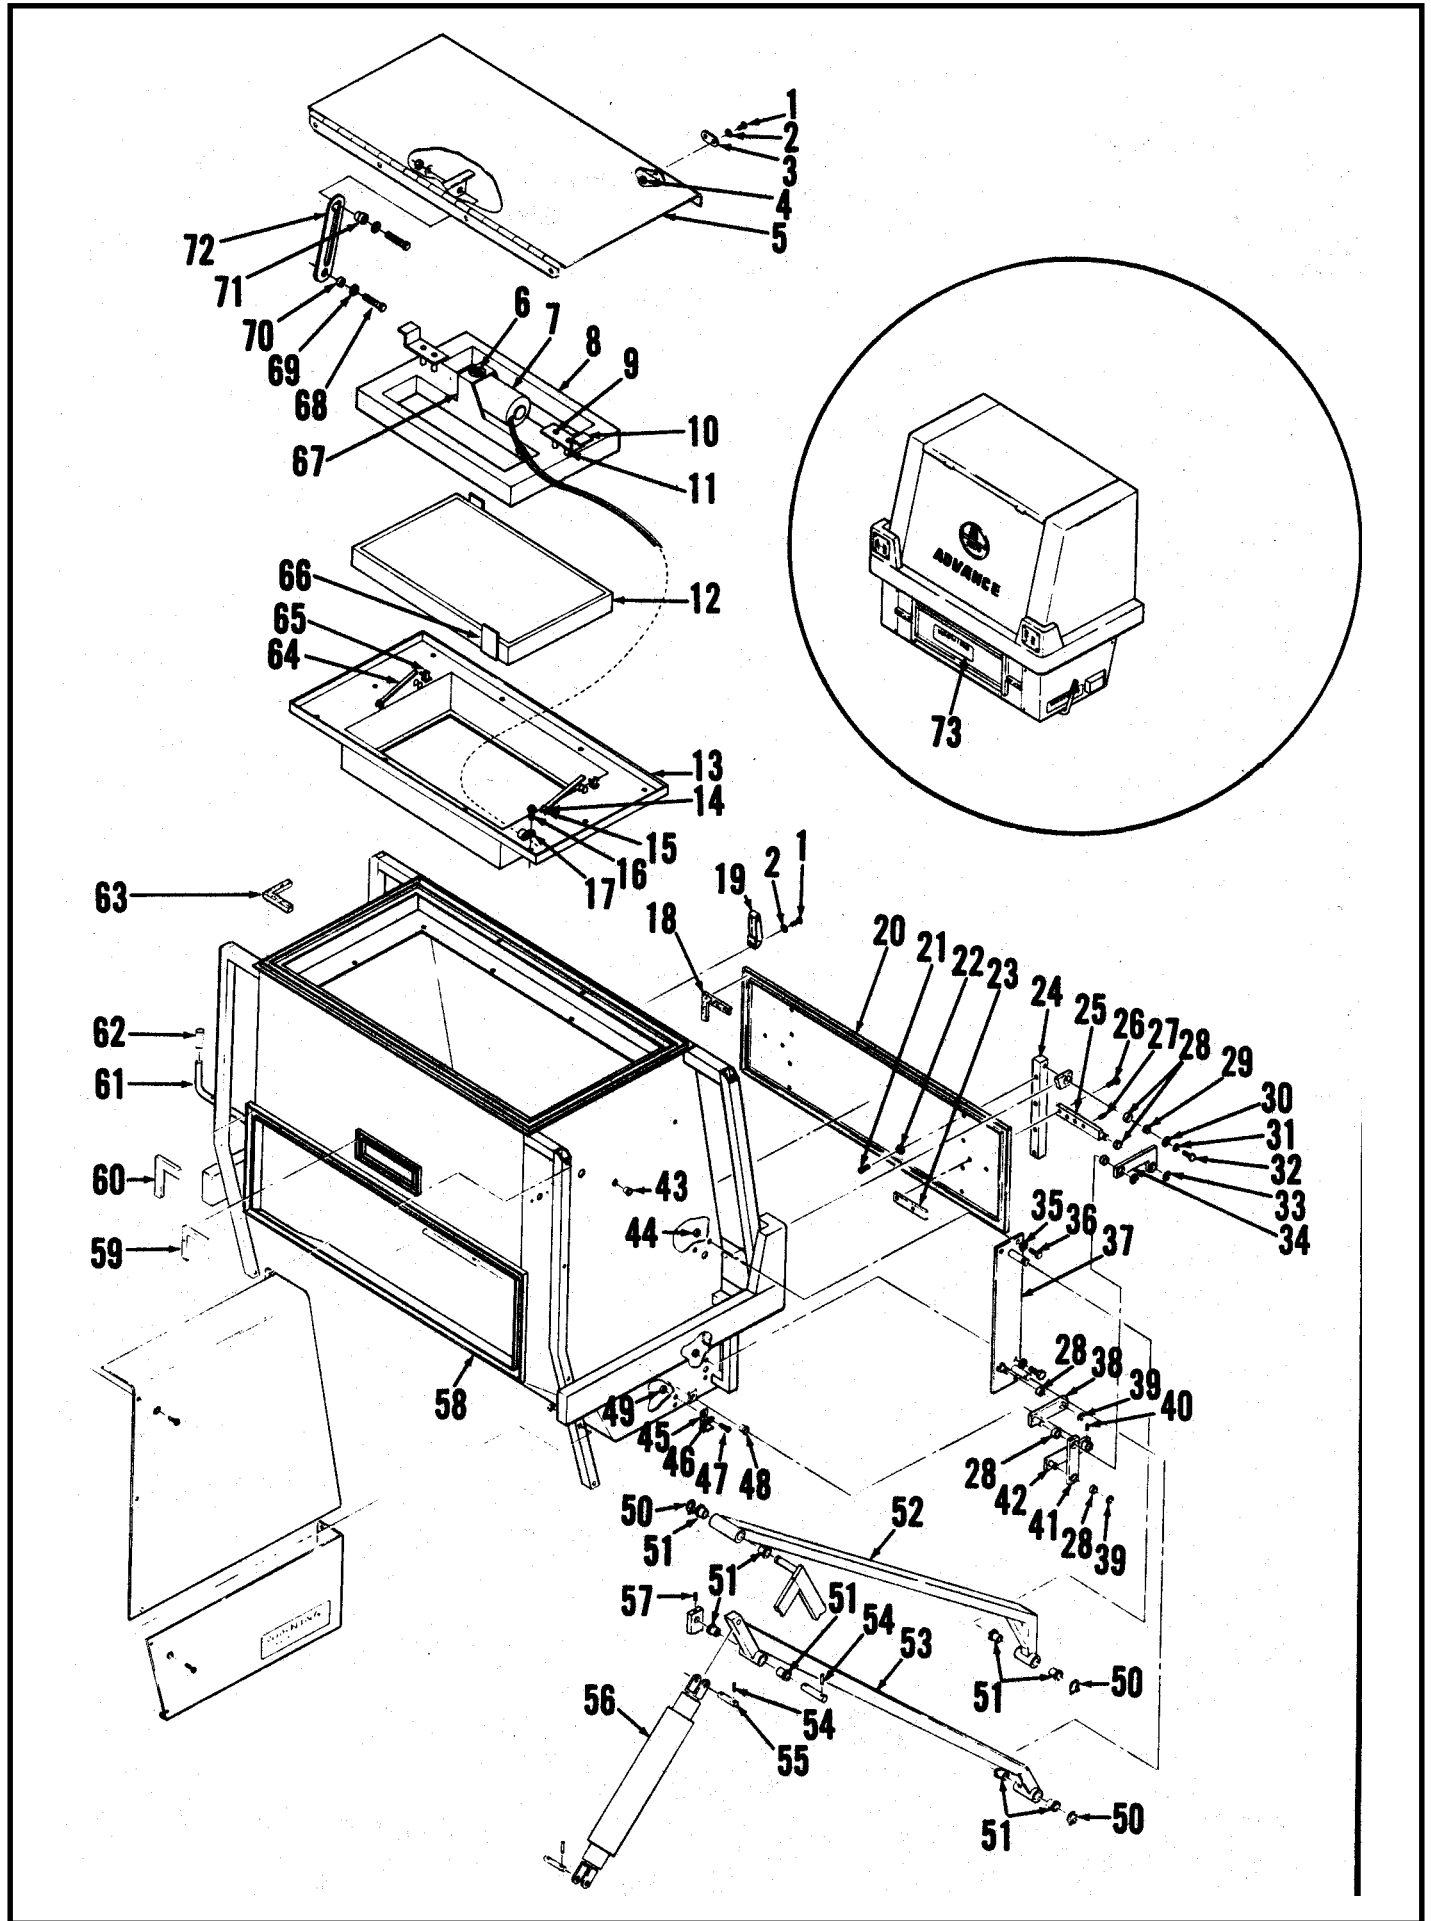

HOPPER ASSEMBLY

Item	Part No.	Qty	Description	Item	Part No.	Qty	Description
1		8	#6-32 x 3/8 Screw	46		4	Lock Washer
2		8	Shakeproof Washer	47		4	5/16-18 x 1 Screw
3	56342564	2	Plate	48	56250414	2	Flange Bushing
4		4	#6-32 Nut	49		4	5/16-18 Nut
5	56481909	1	Hopper Cover	50	56478778	6	Retaining Ring
6	56030080	1	Decal, Hands Clear	51	56444944	16	Sleeve Bearing
7	56491820	1	Shaker Motor TSB 388	52	56479057	1	Left Arm
*	56491823	1	Carbon Brush Kit (for 56491820)	*	56479060	1	Right Arm
8	56482118	1	Hold Down Assembly	53	56479090	1	Left Arm
9	56491872	4	Bolt	*	56479093	1	Right Arm
10	56491824	2	Bracket	54		12	Cotter Pin
11	56171177	2	Spring	55	56477574	2	Pin
12	56482124	1	Filter Panel	56	56479646	2	Hopper Cylinder
13	56482100	1	Filter Housing	*	56479687	1	Cylinder Repair Kit/Columbus (painted black primer with welded clevis at rod end)
14	56491826	2	Pin				
15	56321125	4	Retaining Ring				
16		2	Screw	*	56479675	1	Cylinder Repair Kit/Cessna (painted black with cast clevises)
17	56300152	2	Cable Clamp				
18	56449227	1	Gasket	*	56479677	1	Cylinder Repair Kit/Green Co. (Nov. 1982 & older) (painted black with date & code no. stamped on clevis at head end)
19	56471194	2	Latch Assembly				
20	56481905	1	Hopper Door				
	56481901	1	Hopper Door Assembly				
21		8	1/4-20 x 5/8 Screw				
22		8	Lock Washer				
23	56478958	2	Nut Plate	*	56479703	1	Cylinder Repair Kit/Green Co. (Nov. 1982 & Newer)
24	56481903	2	Hinge Plate				
25	56481907	2	Pivot Block	57		2	1/4-20 x 1/4 Screw
26		4	1/2-13 x 1/2 Screw	58	56481943	1	Hopper
27	56478963	4	Set Screw		56481945	1	Hopper Assembly
28	56370878	12	Sleeve Bearing	59	56478872	1	Gasket
29	56360627	2	Spacer Bushing	60	56490110	2	Gasket
30		2	Flat Washer	61	56479045	1	Handle Lever
31		2	Lock Washer	62	56151270	1	Handle Grip
32		2	1/2-13 x 1 Screw	63	56490112	15'	Gasket
33	56478775	14	Retaining Ring	64	56491848	2	Lever
34	56478922	2	Hinge Plate Linkage	65	56491860	2	Hold Down Clamp
35		8	Lock Washer	66	56023320	2	Decal, Filter
36		8	5/8-11 x 1/4 Screw	67	56468331	1	Motor Mount TSB 388
37	56478910	1	Left Plate	68		2	1/4-20 x 7/8 Screw
*	56478913	1	Right Plate	69		2	Flat Washer
38	56478934	2	Lever	70	56206784	1	Bushing
39	56478775	6	Retaining Ring	71	56384708	1	Step Bushing
40		2	Roll Pin	72	56449262	1	Latch
41	56478931	2	Plate	73	56025100	2	Decal, Warning
42	56478943	2	Lever				
43	56321559	1	Grommet				
44		8	5/8-11 Nut				
45	56478976	2	Latch Stop				

* = Not Shown