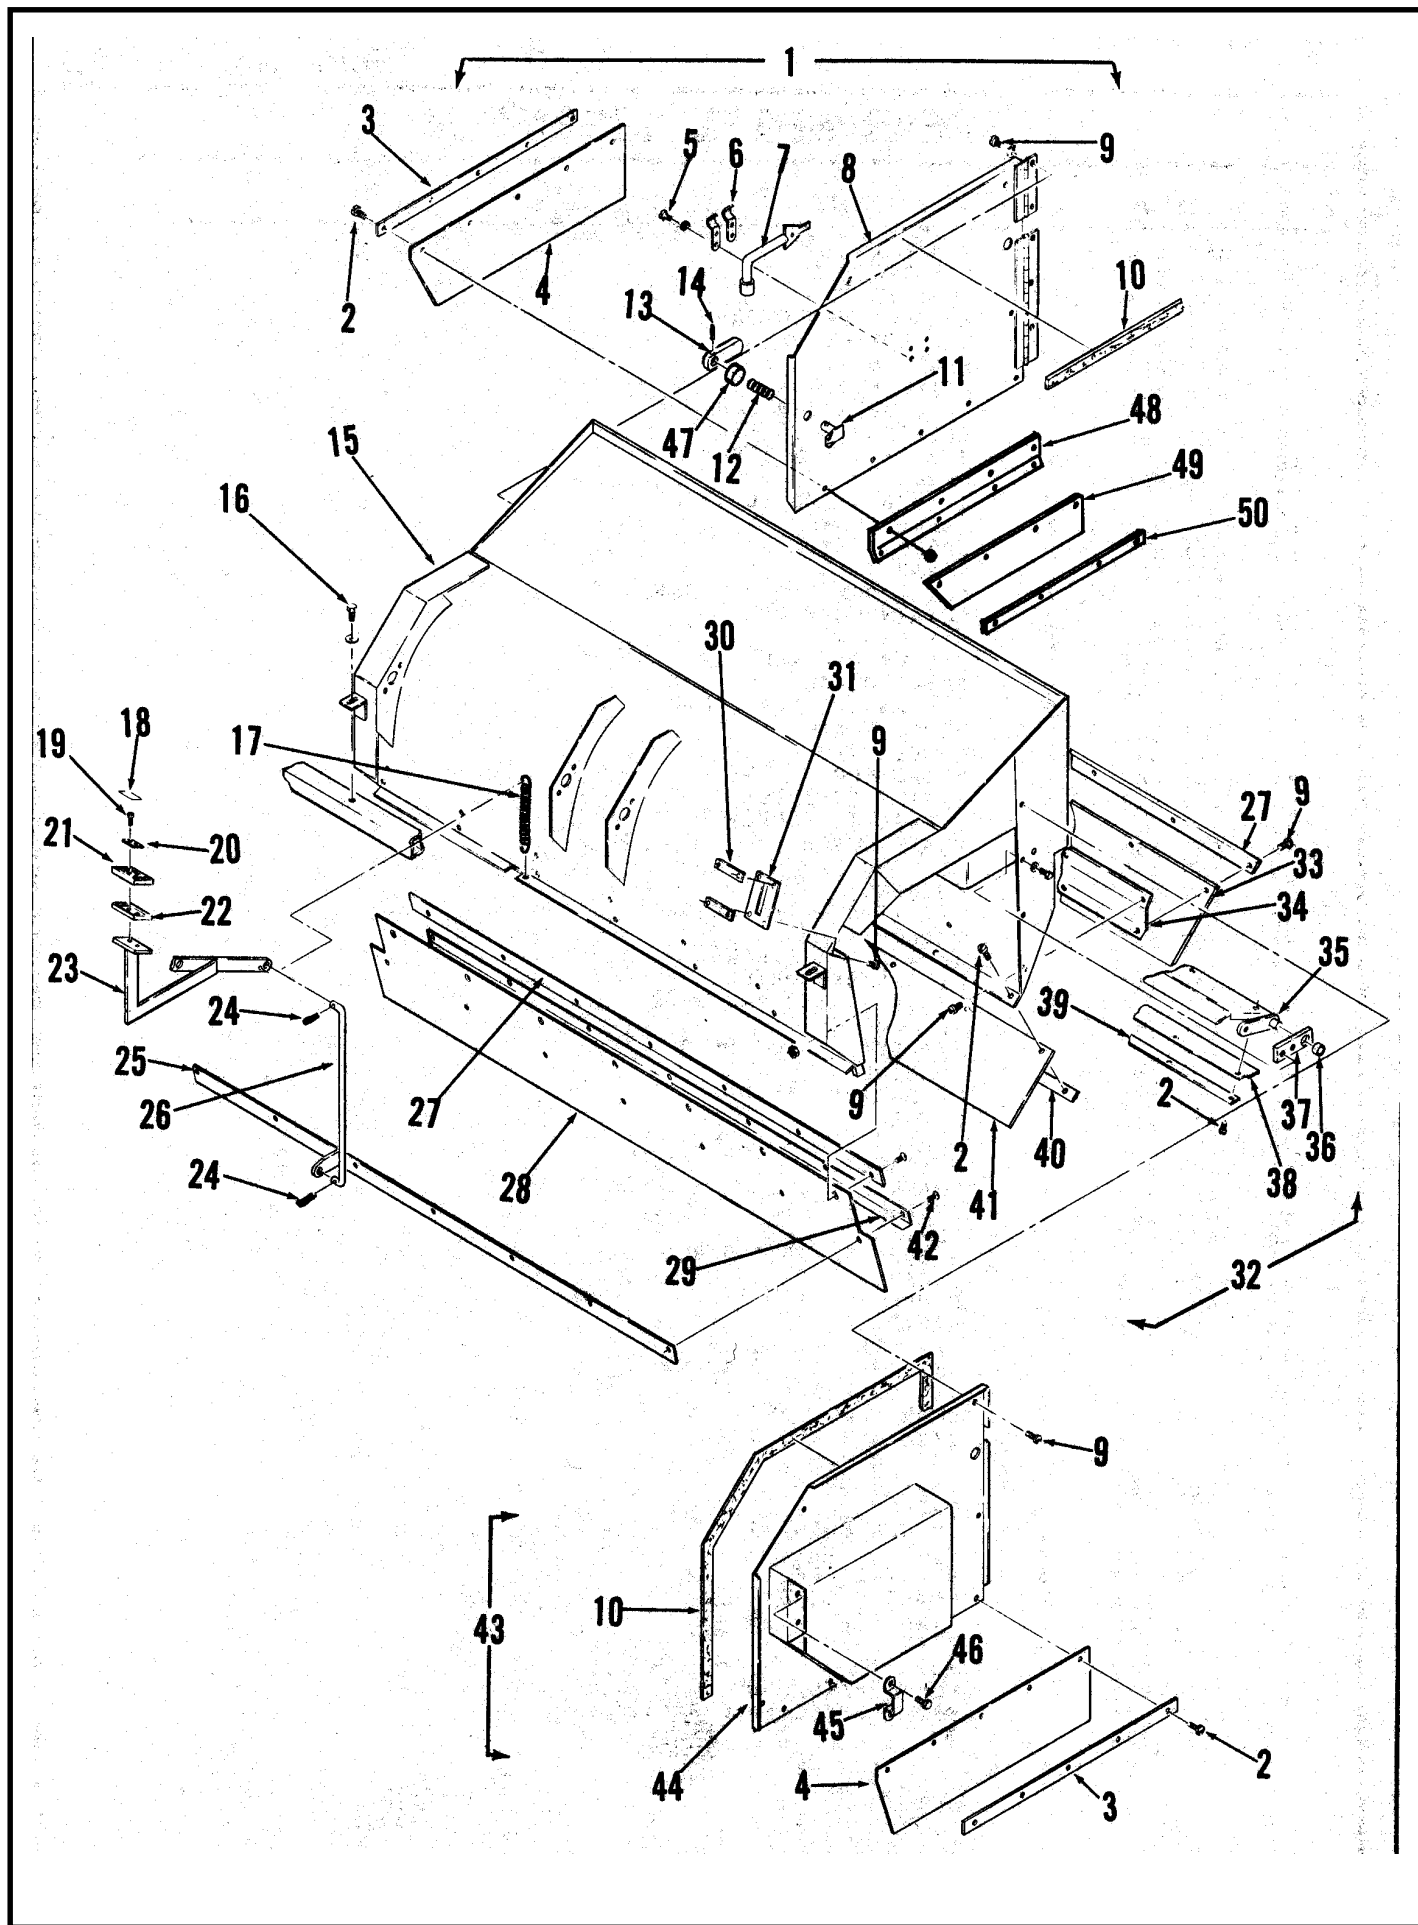

BROOM HOUSING ASSEMBLY

Item	Part No.	Qty	Description
1	56479851	1	Panel Assembly
2		30	#10-24 x 3/8 Pan Head
3	56479322	1	Side Strap
4	56479314	1	Side Skirt
5		4	#10-24 x 1/4 Pan Head
6	56477620	2	Tool Clamp
7	56477598	1	Tool (not included in panel assy.)
8	56479821	1	Door Panel
9		27	#10-24 x 3/8 Pan Head
10	56479854	2	Gasket
11	56479377	1	Handle Latch
12	56491900	1	Compression Spring
13	56479371	1	Handle
14		1	Cotter Pin
15	56479261	1	Broom Housing
16		2	1/2-13 x 2 1/2 Screw
17		1	Extension Spring
18	56025126	1	Flap Decal
19		2	1/4-20 x 3/4 Flat Head
20	56365081	1	Plate
21	56365082	1	Rubber Pad
22	56365083	1	Pedal Cup
23	56479309	1	Foot Lever
24		2	Cotter Pin
25	56479223	1	Skirt Mount
26	56479276	1	Linkage Rod
27	56479285	2	Strap
28	56479318	1	Front Skirt
29	56479220	1	Plate
30	56477570	4	Nut Plate
31	56477572	2	Shield
32	56479330	1	Broom Housing Assembly
33	56479317	1	Rear Skirt
34	56479279	1	Plate
35	56479237	1	Plate
36	56370878	2	Sleeve Bearing
37	56479267	2	Pillow Block
38	56479320	1	Guard
39	56479291	1	Strap
40	56479288	1	Strap
41	56379316	1	Rear Skirt
42		14	#10-24 x 1/2 Flat Head
43	56479962	1	Panel Assembly
44	56479961	1	Panel
45	56477511	1	Clamp
46		2	1/4-20 x 3/8 Screw
47	56491658	2	Sleeve Bearing
48	56479334	1	Angle
49	56479332	1	Blade
50	56479336	1	Strap