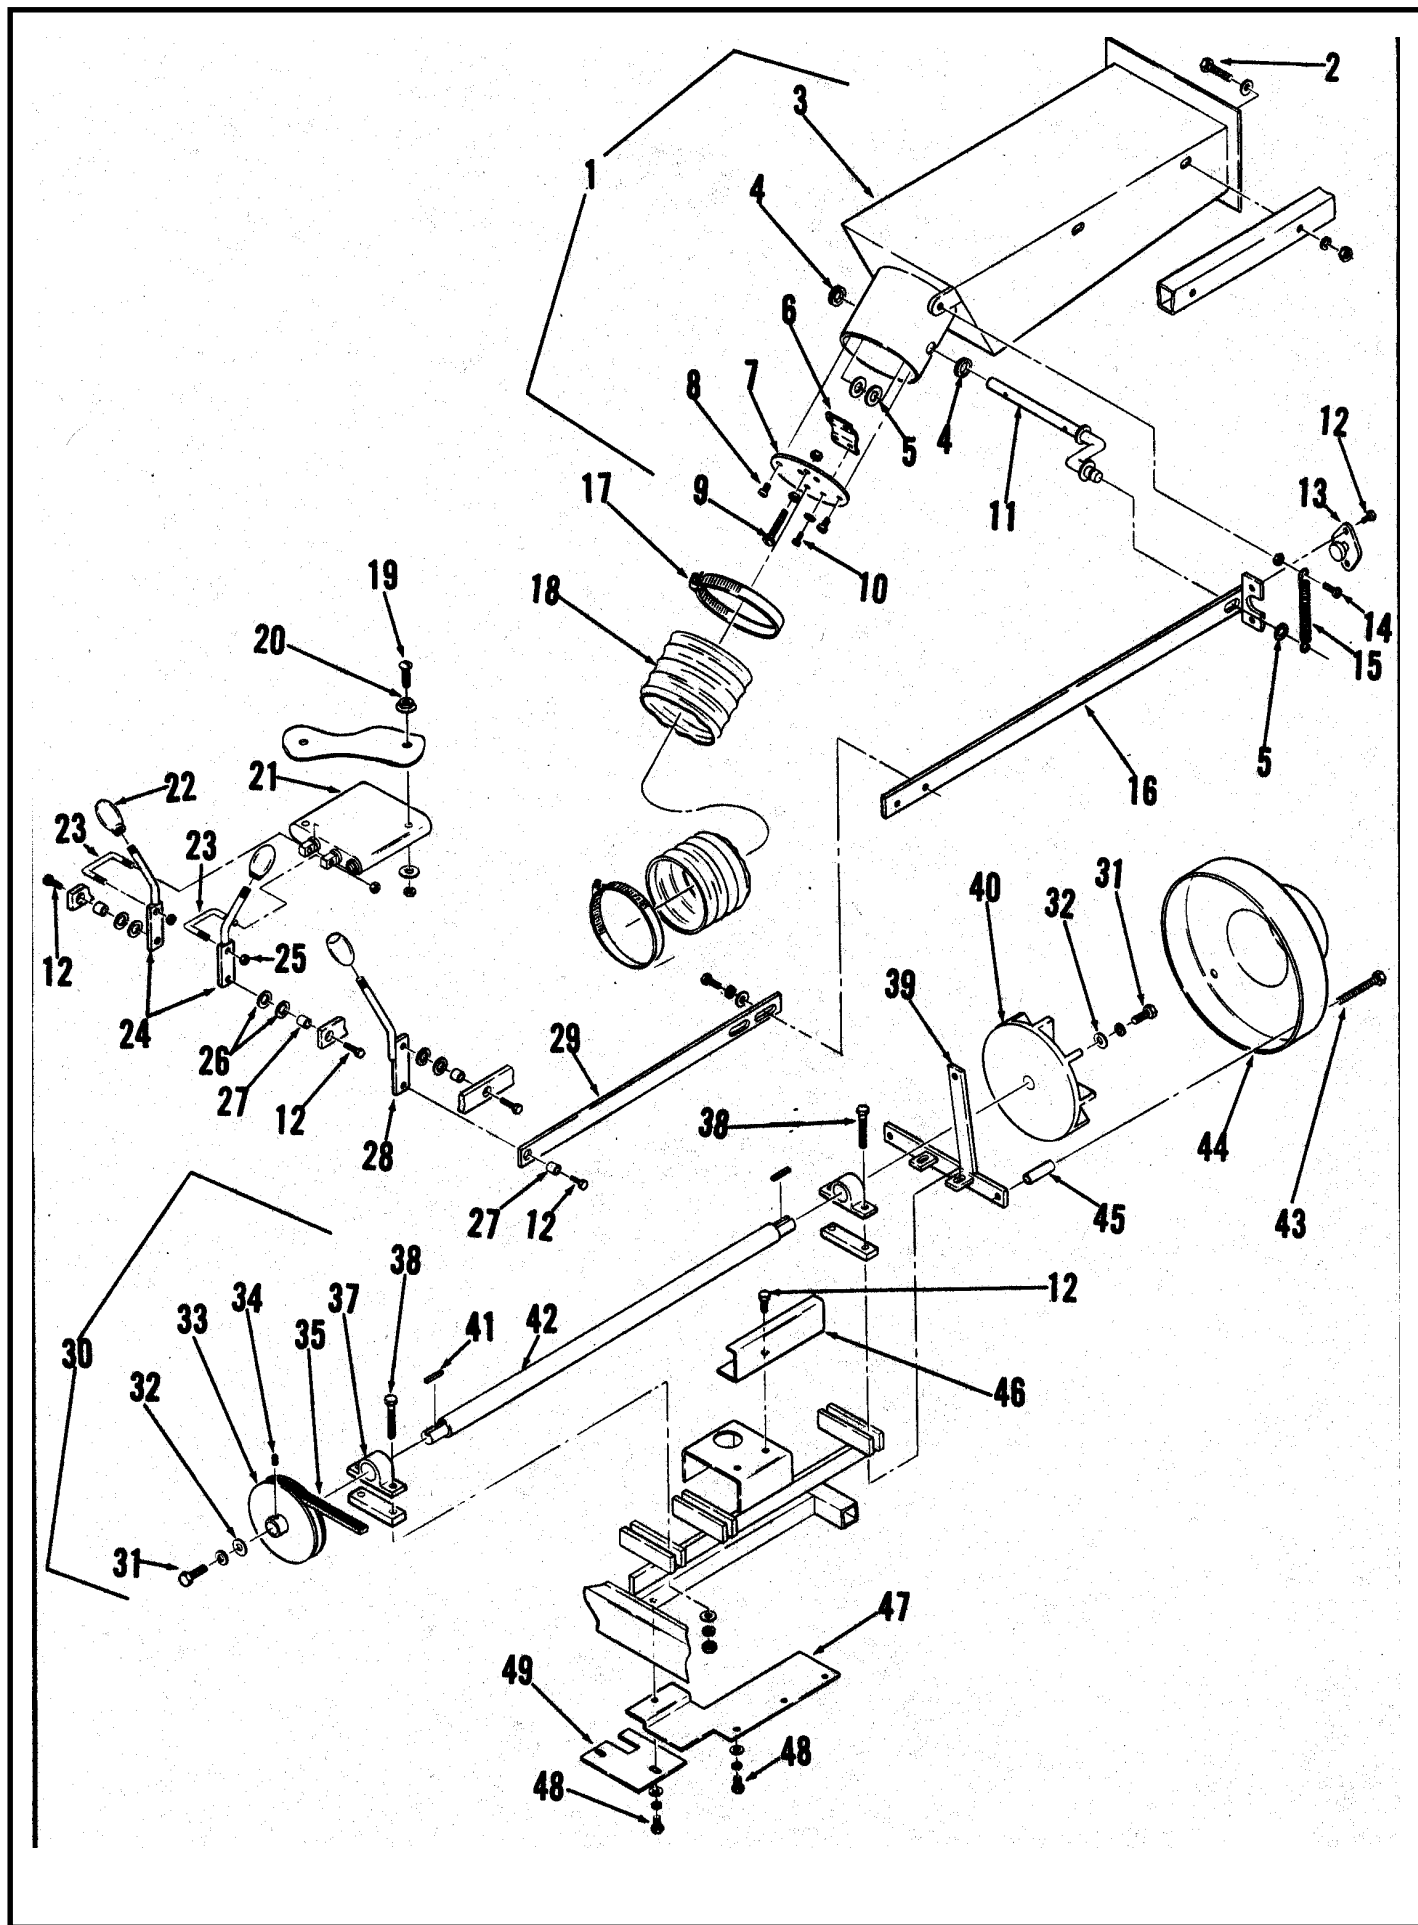

## ACCELERATOR LINKAGE ASSEMBLY

Item	Part No.	Qty	Description
1		1	5/16-24 Hex Nut
2		1	Spring Pin
3	56479600	1	Propulsion Pump
4	56363685	4	Rod End
5	56321427	1	Retaining Ring
6	56372773	1	Bearing
7	56448057	1	Nut
8	56481704	1	Extension Spring
9		2	#8-32 x 1/2 Screw
10	56481706	1	Stop
11	56481708	1	Lock Nut
12	56481720	1	Engine Support, Gas, Ford
	56481728	1	Support Bracket, G-N, Diesel
13		2	5/16-18 x 5/8 Screw
14	56481722	1	Accelerator Adjustment Assembly. G, Ford
	56481730	1	Accelerator Adjustment Assembly. G-N, Diesel
15	56477686	2	Lever
16		2	Spring Pin
17	56481359	1	Bracket
18	56481702	1	Adjustment Bolt
19	56324505	4	Flange Bearing
20	56481696	2	Arm
21		2	1/4-20 x 1 Screw
22	56367354	2	Locking Collar
23	56367192	2	Washer
24	56370878	2	Sleeve Bearing
25	56481612	1	Link, Gas, Ford, Gas, Nissan
	56481381	1	Link, Diesel
26		1	5/16-18 x 2 1/4 Screw
27		2	5/16-18 x 1/4 Socket Set Screw
28	56377671	1	Shaft
29	56481614	1	Rod. Gas, Nissan
	56481220	1	Rod, Gas, Ford
30		2	5/16-18 x 11/16 Screw
31	56477659	1	Pivot Bracket
32	56481222	1	Rod
33	56321125	2	Retaining Ring
34	56448050	1	Pin
35	56206849	2	Nyliner Bearing
36	56481990	1	Foot Pedal
37	56449958	1	Pedal Mat