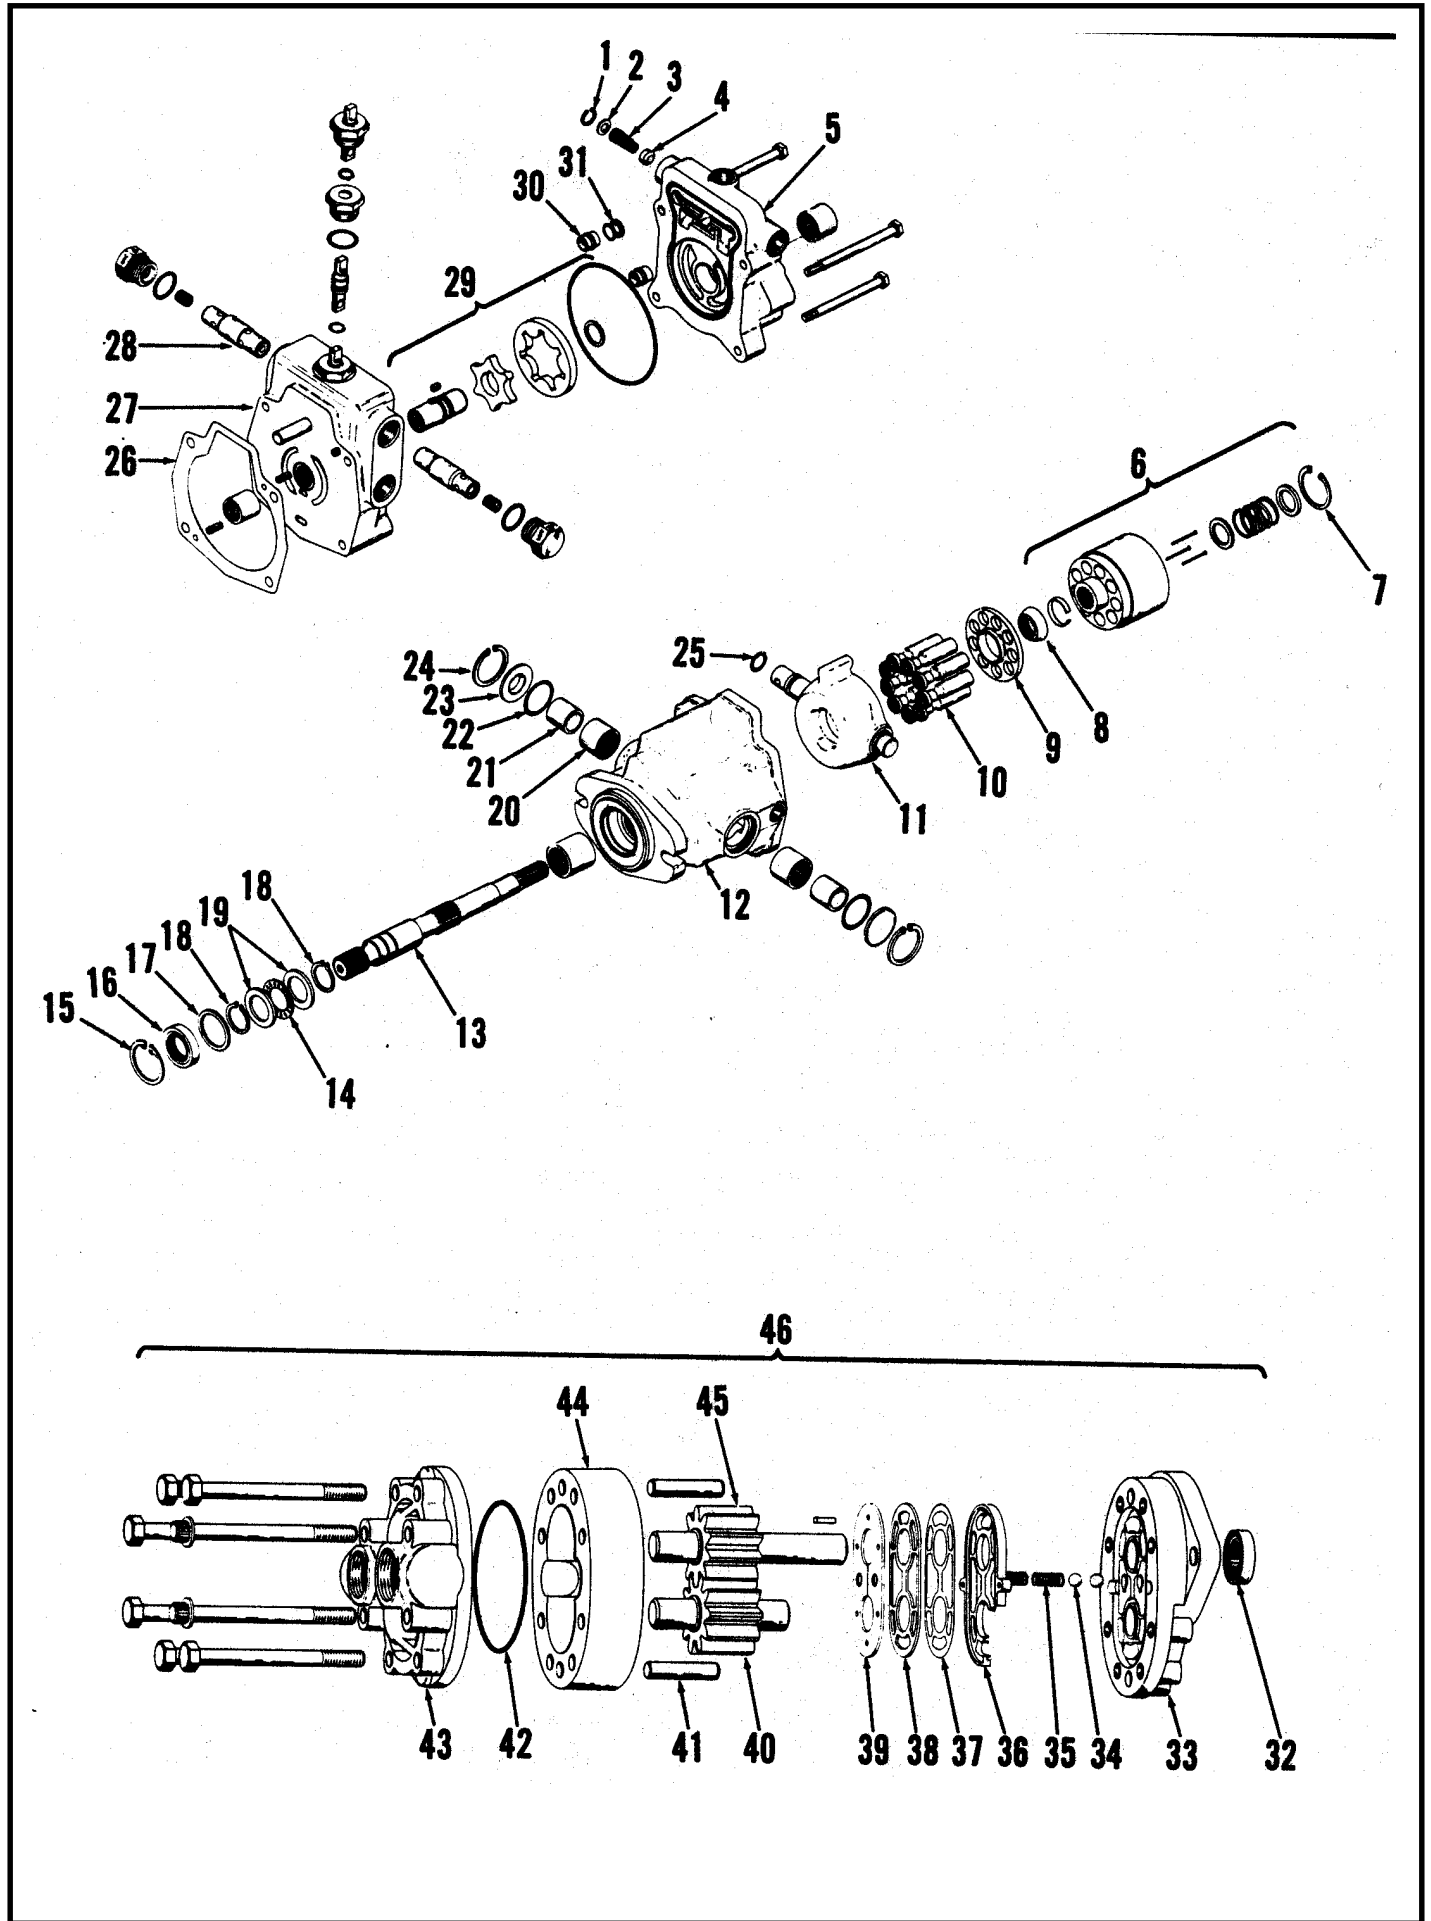

PROPULSION PUMP (PN 56479600)

Item	Part No.	Qty	Description
1	56479639	1	O-Ring
2	56479625	1	Washer
3	56479671	1	Spring
4	56479631	1	Poppet
5	56479624	1	Charge Pump Adapter Assembly
6	56479562	1	Piston Block Assembly
7	*	1	Snap Ring
8	56479554	1	Spider Pivot
9	56479614	1	Spider
10	56479 610	1	Piston Assembly
11	56479 616	1	Cam Plate
12	56479 622	1	Housing Assembly
13	56479618	1	Drive Shaft
14	56479685	1	Thrust Bearing
15	*	1	Snap Ring
16	*	1	Shaft Seal
17	56479560	1	Washer
18	*	2	Snap Ring
19	56479558	2	Thrust Race
20	56479641	2	Needle Bearing
21	56479661	2	Inner Race
22	*	2	O-Ring
23	56479620	1	Sleeve Cover
24	*	2	Snap Ring
25	*	1	O-Ring
26	*	1	Back Plate Gasket
27	56479683	1	Back Plate Assembly
28	56479681	2	Relief Valve Assembly
29	56479673	1	Gerotor & Coupler Assembly
30	56479637	1	Check Valve Assembly
31	56479627	1	Back-Up Washer
*	56479608	1	Propulsion Pump Seal Kit (includes # 7, 15, 16, 18, 22, 24, 25, 26)
32	**	1	Shaft Seal
33	56479542	1	Front Plate Assembly
34	**	2	Steel Ball
35	**	2	Spring
36	**	1	Diaphragm Seal
37	**	1	Protector Gasket
38	**	1	Back-Up Gasket
39	**	1	Diaphragm
40	56479679	2	Dowel Pin
41	56479544	1	Idler Gear Assembly
42	**	1	O-Ring
43	56479550	1	Back Plate Assembly
44	56479548	1	Body
45	56479546	1	Drive Gear Assembly
46	56479601	1	Gear Pump
**	56479540	1	Gear Pump Seal Kit (includes # 32, 34-39, 42)

*= Propulsion Pump Seal Kit

**= Gear Pump Seal Kit