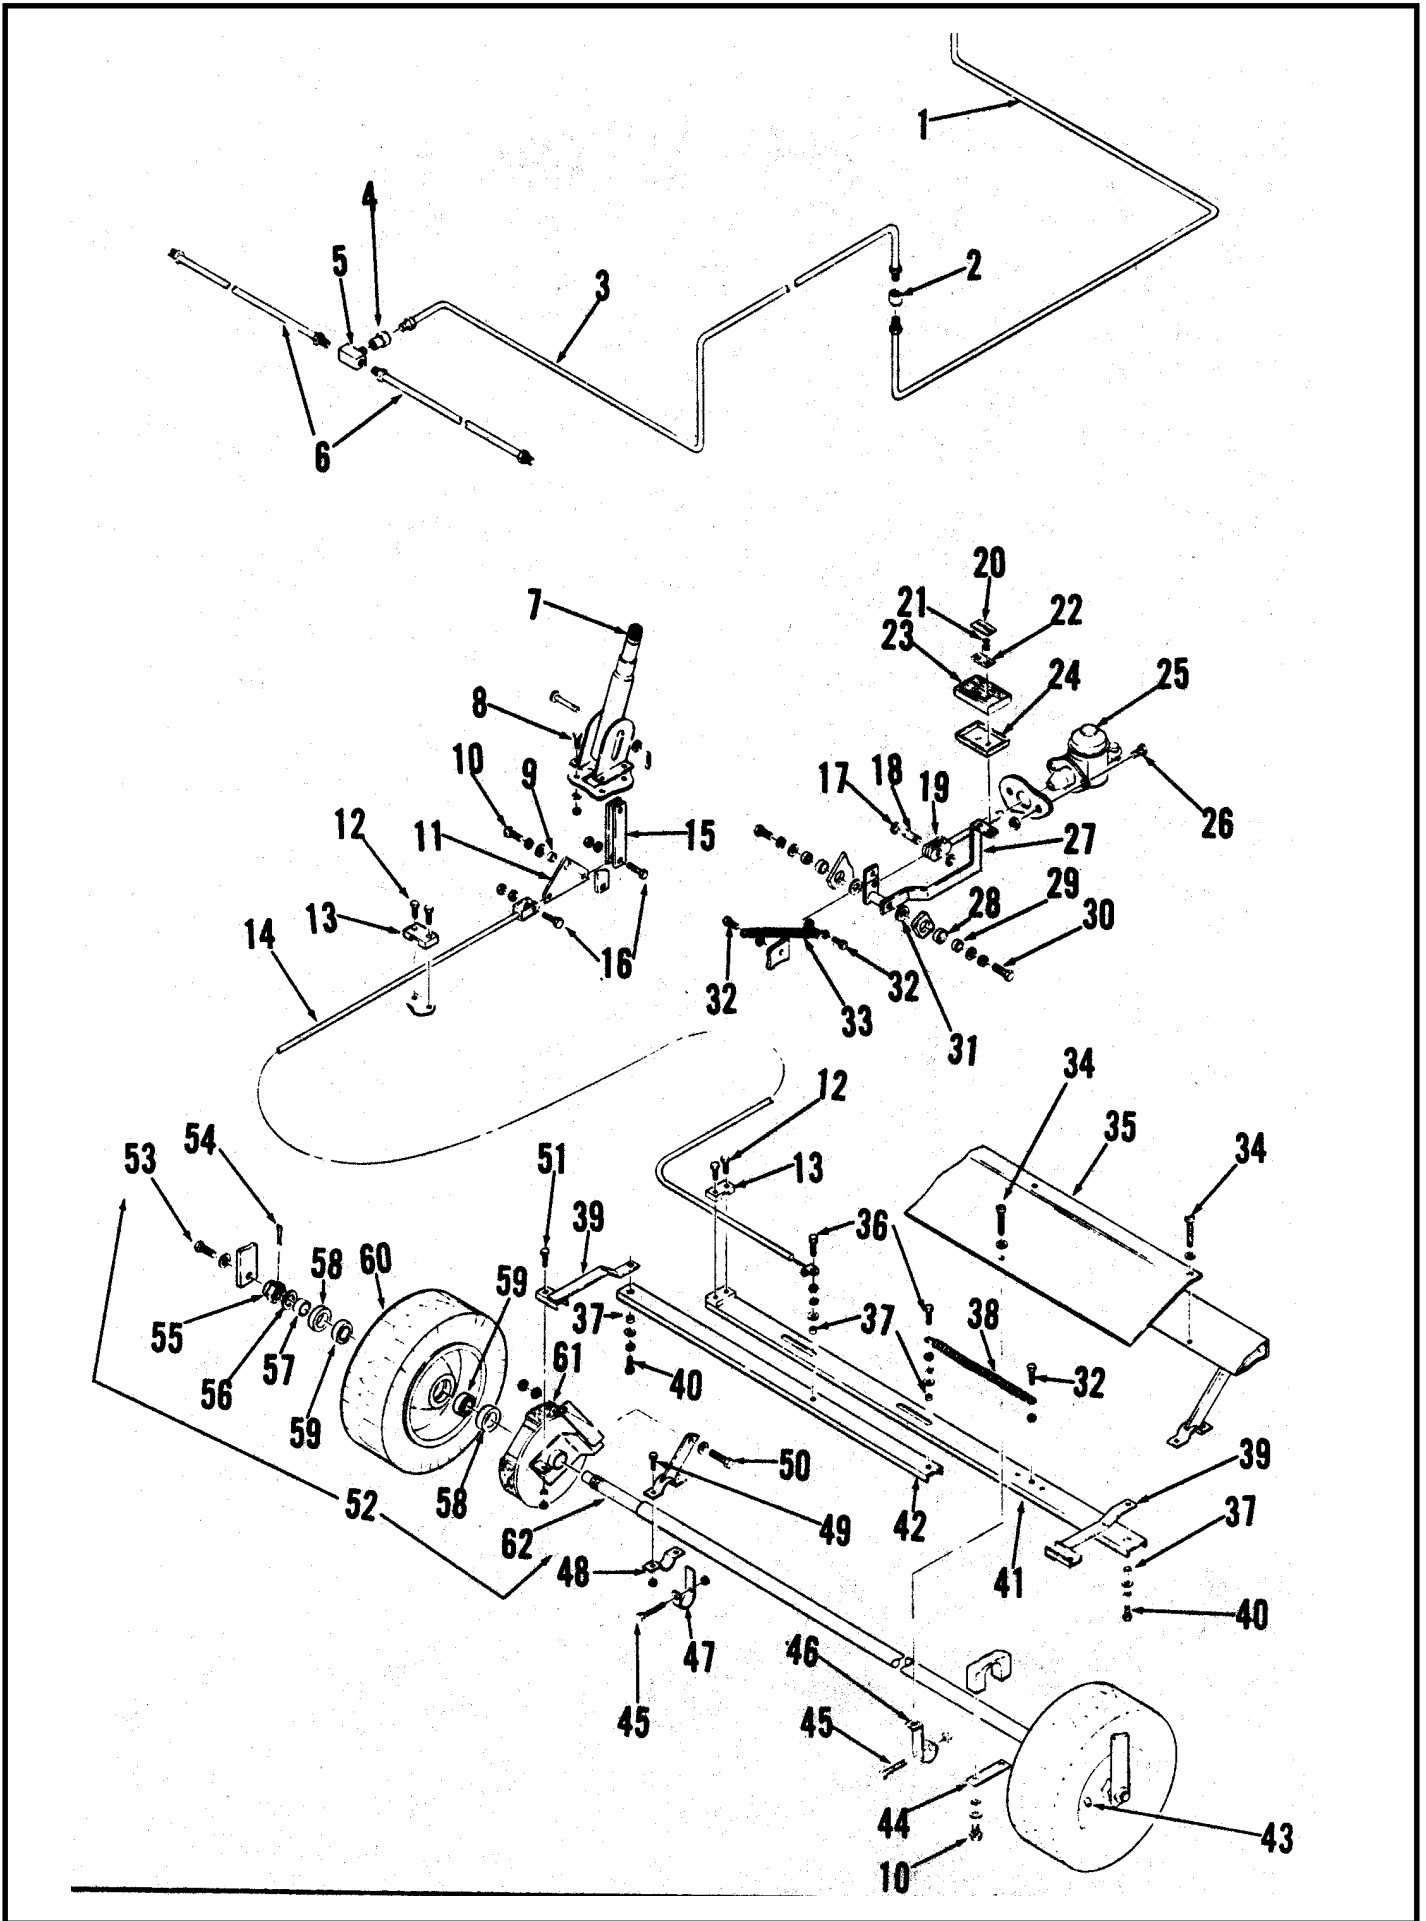

REAR WHEEL ASSEMBLY

Item	Part No.	Qty	Description	Item	Part No.	Qty	Description
1	56481450	1	Brake Line	32		3	1/4-20 x 1 Screw
2	56477837	1	Connector	33	56448112	1	Extension Spring
3	56480374	1	Tube Assembly	34		8	1/4-20 x 1/2 Pan Head
4	56477831	1	Female Connector	35	56479325	1	Shield
5	56477832	1	Tee Connector	36		2	1/4-20 x 1 Hex Head
6	56477834	2	Hose Assembly	37	56379298	4	Bushing
7	56448200	1	Brake Lever Assembly	38	56370355	1	Extension Spring
8		4	5/16-18 x 3/4 Screw	39	56477914	2	Lever
9	56385356	1	Bushing	40		2	1/4-20 x 3/4 Screw
10		5	3/8-16 x 1/2 Screw	41	56477917	1	Linkage
11	56477906	1	Lever	42	56477904	1	Channel
12		4	1/4-20 x 7/8 Screw	43	56344362	2	Grease Fitting
13	56477884	2	Cable Clamp	44	56477576	2	Plate
14	56477829	1	Cable Assembly	45		4	1/4-20 x 1 3/4 Screw
15	56477903	2	Strap	46	56479327	2	Strap
16		2	5/16-18 x 1 1/4 Screw	47	56477905	2	Stop
17	56321427	2	Retaining Ring	48	56478195	2	Strap
18	56477902	1	Pin	49		4	5/16-18 x 1 Screw
19	56477909	1	Master Cylinder Rod	50		2	1/2-13 x 1 1/2 Screw
20	56025122	1	Brake Decal	51		2	1/4-20 x 3/4 Screw
21		2	1/4-20 x 1 Flat Head	52	56477735	1	Rear Wheel Assembly
22	56365081	1	Pedal Plate	53		2	1/2-13 x 1 Screw
23	56365086	1	Rubber Pad	54		2	Cotter Pin
24	56365087	1	Pedal Cup	55	56101265	2	Castle Nut
25	56477828	1	Master Cylinder	56	56101656	2	Washer
26		2	3/8-16 x 1 Screw	57	56477729	2	Spacer Bushing
27	56481336	1	Brake Lever	58	56477724	4	Seal
28	56367168	2	Bearing	59	56378259	4	Bearing Cup
29	56367206	2	Bushing		56378267	4	Bearing Cone
30		2	1/2-13 x 1 1/2 Screw	60	56477743	2	Tire Assembly
31	56367192	2	Washer		56448145	1	Tire
					56477716	1	Hub
				61	56477930	1	Left Brake Shoe Assembly
					56477931	1	Right Brake Shoe Assembly
				62	56477727	1	Axle