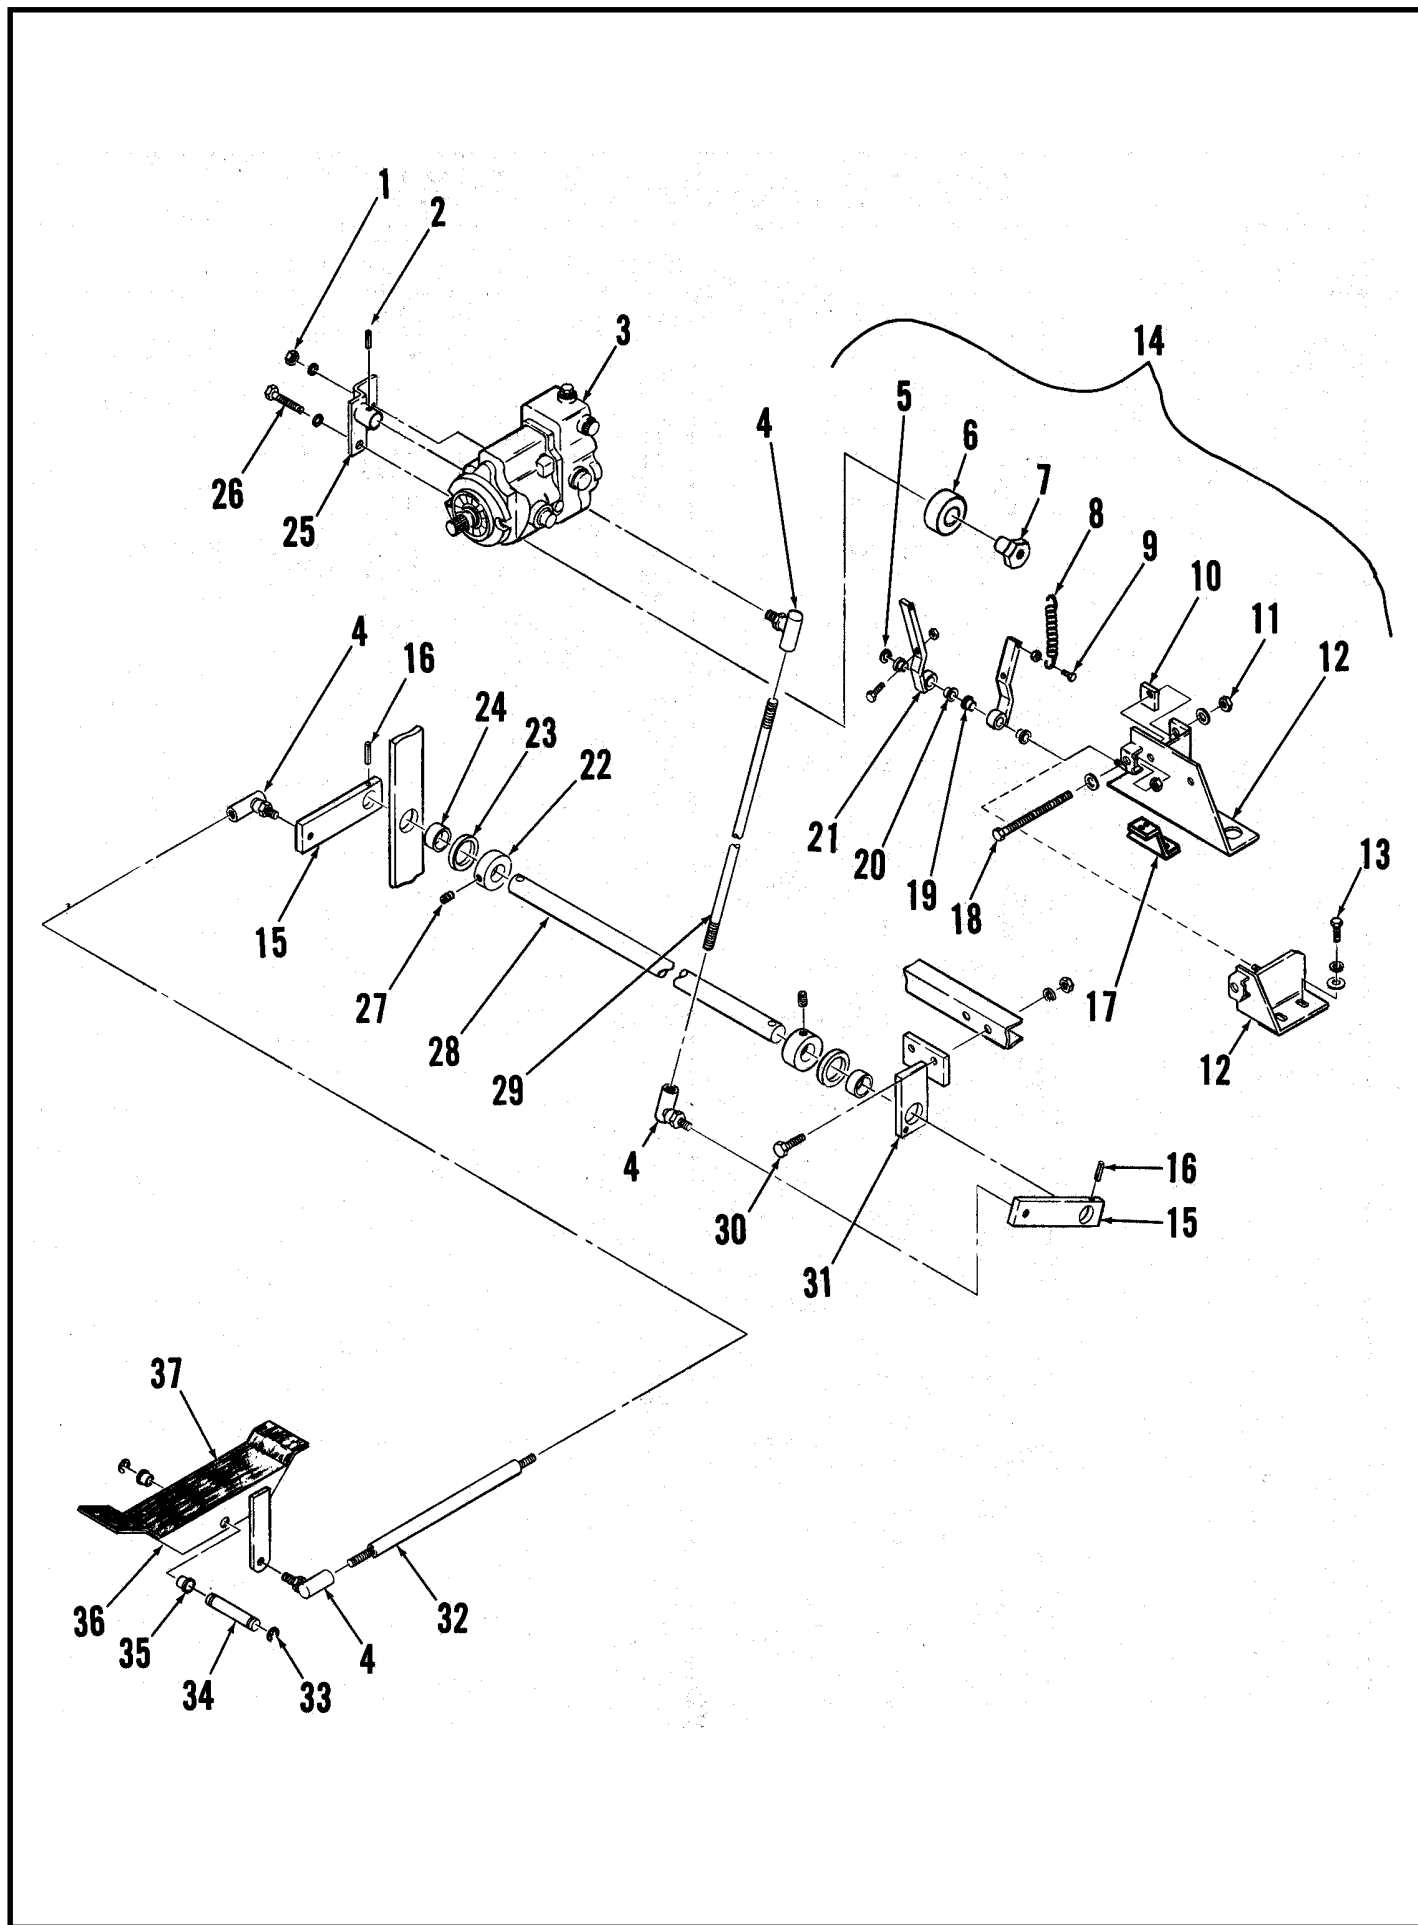

## ACCELERATOR LINKAGE ASSEMBLY

Item	Part No.	Qty	Description
1		1	5/16-24 Hex Nut
2		1	Spring Pin
3	56479600	1	Propulsion Pump
4	56363685	4	Rod End
5	56321427	1	Retaining Ring
6	56372773	1	Bearing
7	56448057	1	Nut
8	56481704	1	Extension Spring
9		2	#8-32 x 1/2 Screw
10	56481706	1	Stop
11	56481708	1	Lock Nut
12	56481720	1	Engine Support, Gas, Ford
	56481728	1	Support Bracket, G-N, Diesel
13		2	5/16-18 x 5/8 Screw
14	56481722	1	Accelerator Adjustment Assembly. G, Ford
	56481730	1	Accelerator Adjustment Assembly. G-N, Diesel
15	56477686	2	Lever
16		2	Spring Pin
17	56481359	1	Bracket
18	56481702	1	Adjustment Bolt
19	56324505	4	Flange Bearing
20	56481696	2	Arm
21		2	1/4-20 x 1 Screw
22	56367354	2	Locking Collar
23	56367192	2	Washer
24	56370878	2	Sleeve Bearing
25	56481612	1	Link, Gas, Ford, Gas, Nissan
	56481381	1	Link, Diesel
26		1	5/16-18 x 2 1/4 Screw
27		2	5/16-18 x 1/4 Socket Set Screw
28	56377671	1	Shaft
29	56481614	1	Rod. Gas, Nissan
	56481220	1	Rod, Gas, Ford
30		2	5/16-18 x 11/16 Screw
31	56477659	1	Pivot Bracket
32	56481222	1	Rod
33	56321125	2	Retaining Ring
34	56448050	1	Pin
35	56206849	2	Nyliner Bearing
36	56481990	1	Foot Pedal
37	56449958	1	Pedal Mat