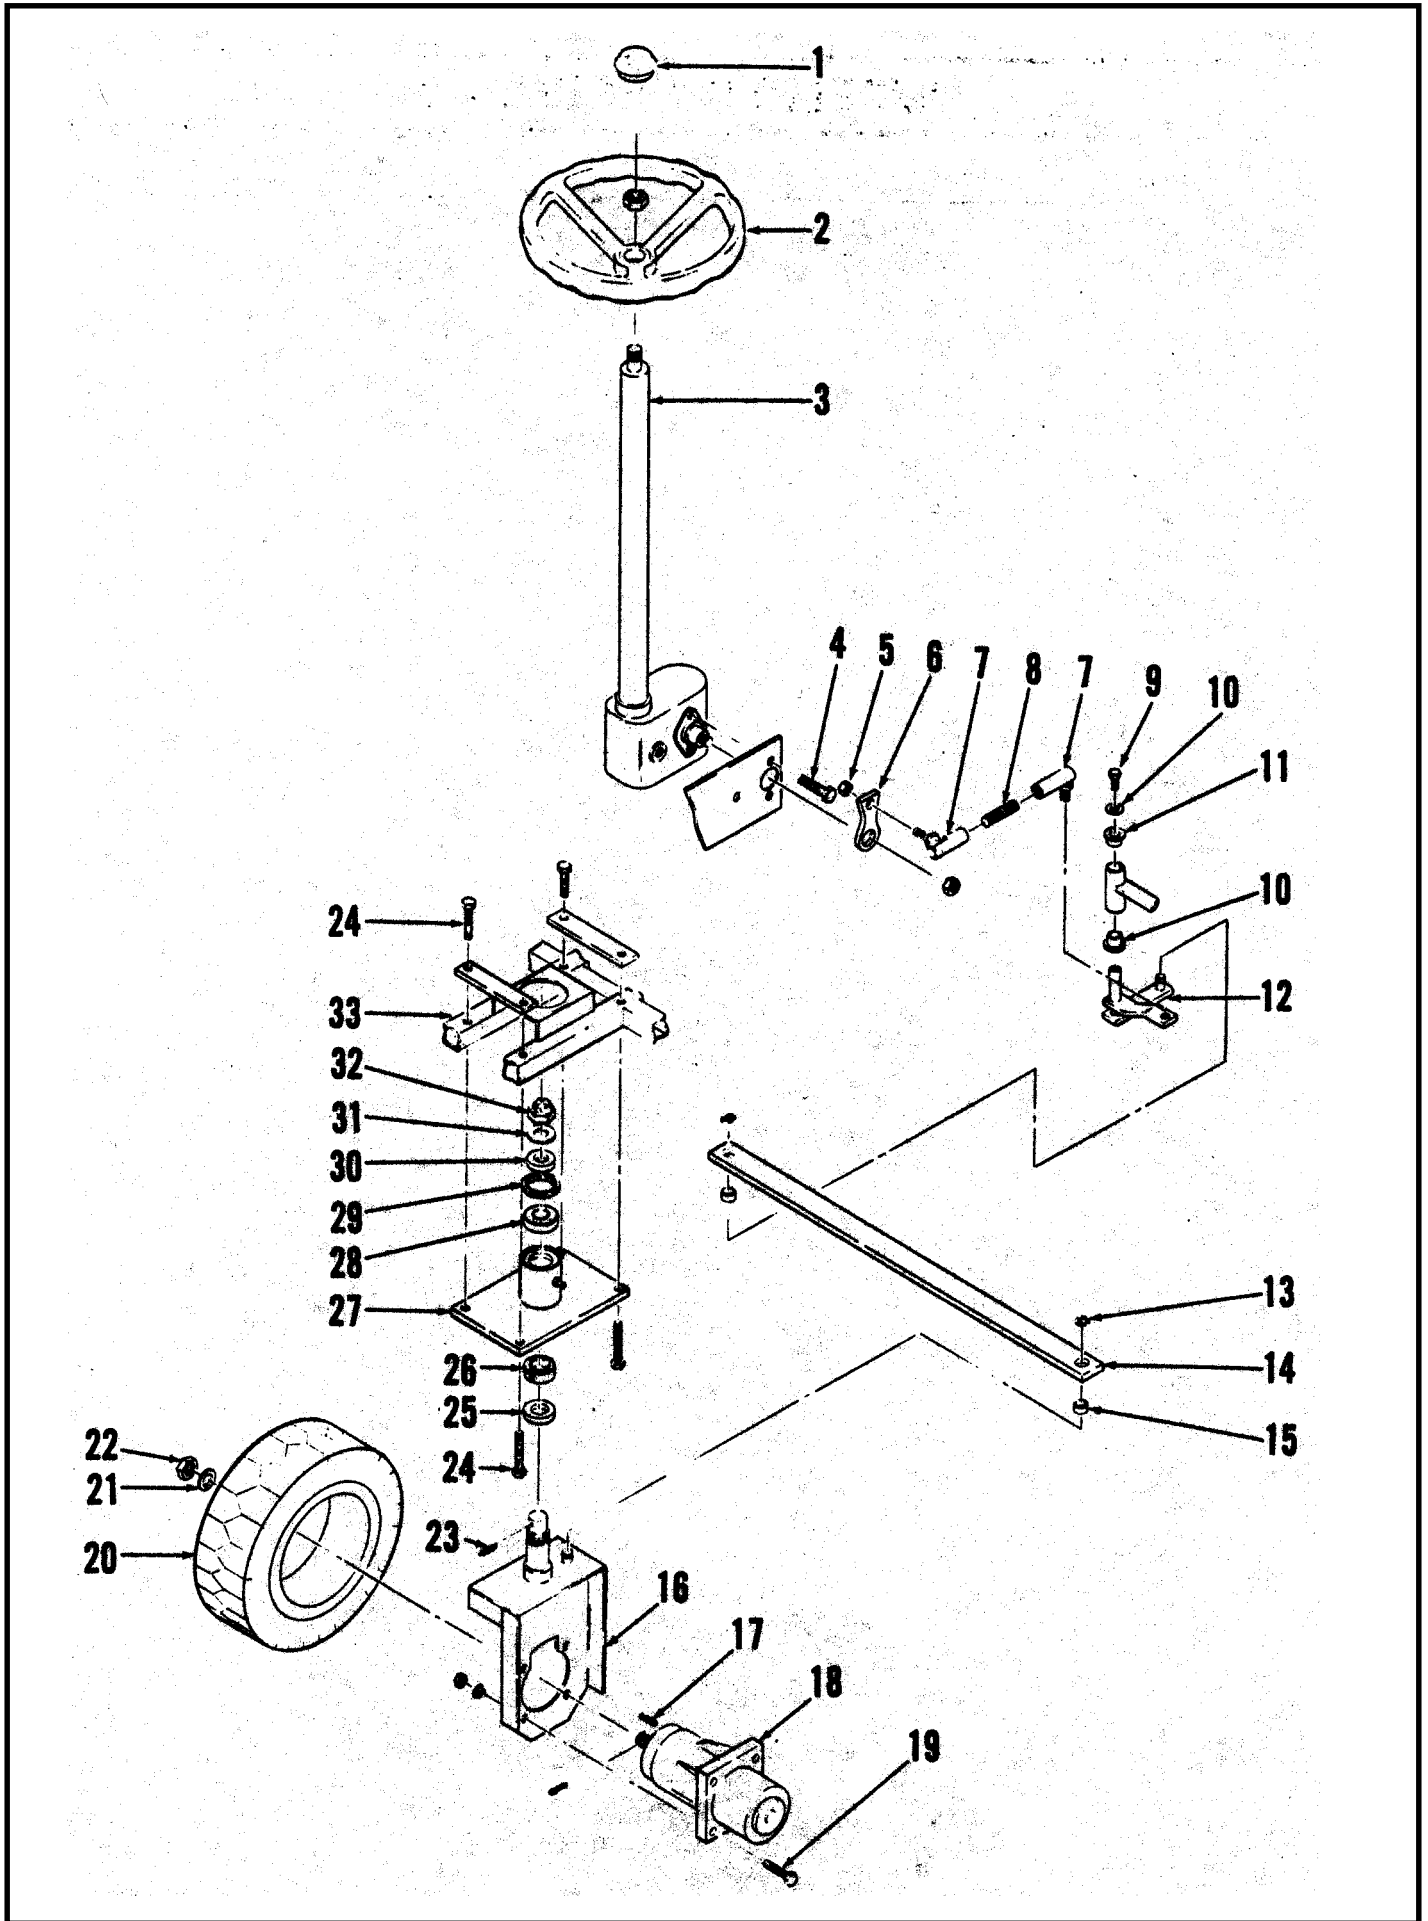

FRONT WHEEL ASSEMBLY

Item	Part No.	Qty	Description
1	56449774	1	Steering Wheel Cap
2	56477770	1	Steering Wheel
3	56477767	1	Steering Gear
4		3	7/16-14 x 1 Screw
5		1	1/2-20 x Hex Nut
6	56477806	1	Steering Arm
7	56477772	2	Ball Joint
8	56477808	1	Stud
9		1	5/16-18 x 3/4 Screw
10	56358959	1	Washer
11	56250414	2	Bushing
12	56477794	1	Steering Crank
13	56478775	2	Retaining Ring
14	56477804	1	Steering Linkage
15	56370878	2	Sleeve Bearing
16	56477746	1	Spindle
17	56477741	1	Key
18	56456902	1	Drive Motor
19		4	1/2-13 x 2 Screw
20	56477749	1	Front Wheel Assembly
	56477777	1	Tire Assembly
	56455310	1	Front Tire
	56477775	1	Hub
21	56101656	1	Washer
22		1	Slotted Nut
23		2	Cotter Pin
24		4	5/8-11 x 3 Screw
25	56477783	1	Shaft Seal
26	56477474	1	Bearing Cup
	56477471	1	Bearing Cone
27	56477803	1	Housing
28	56158143	1	Bearing Cup
	56158151	1	Bearing Cone
29	56171081	1	Shaft Seal
30	56477781	1	Bushing
31		1	Washer
32	56110817	1	Nut
33	56477802	2	Nut Plate