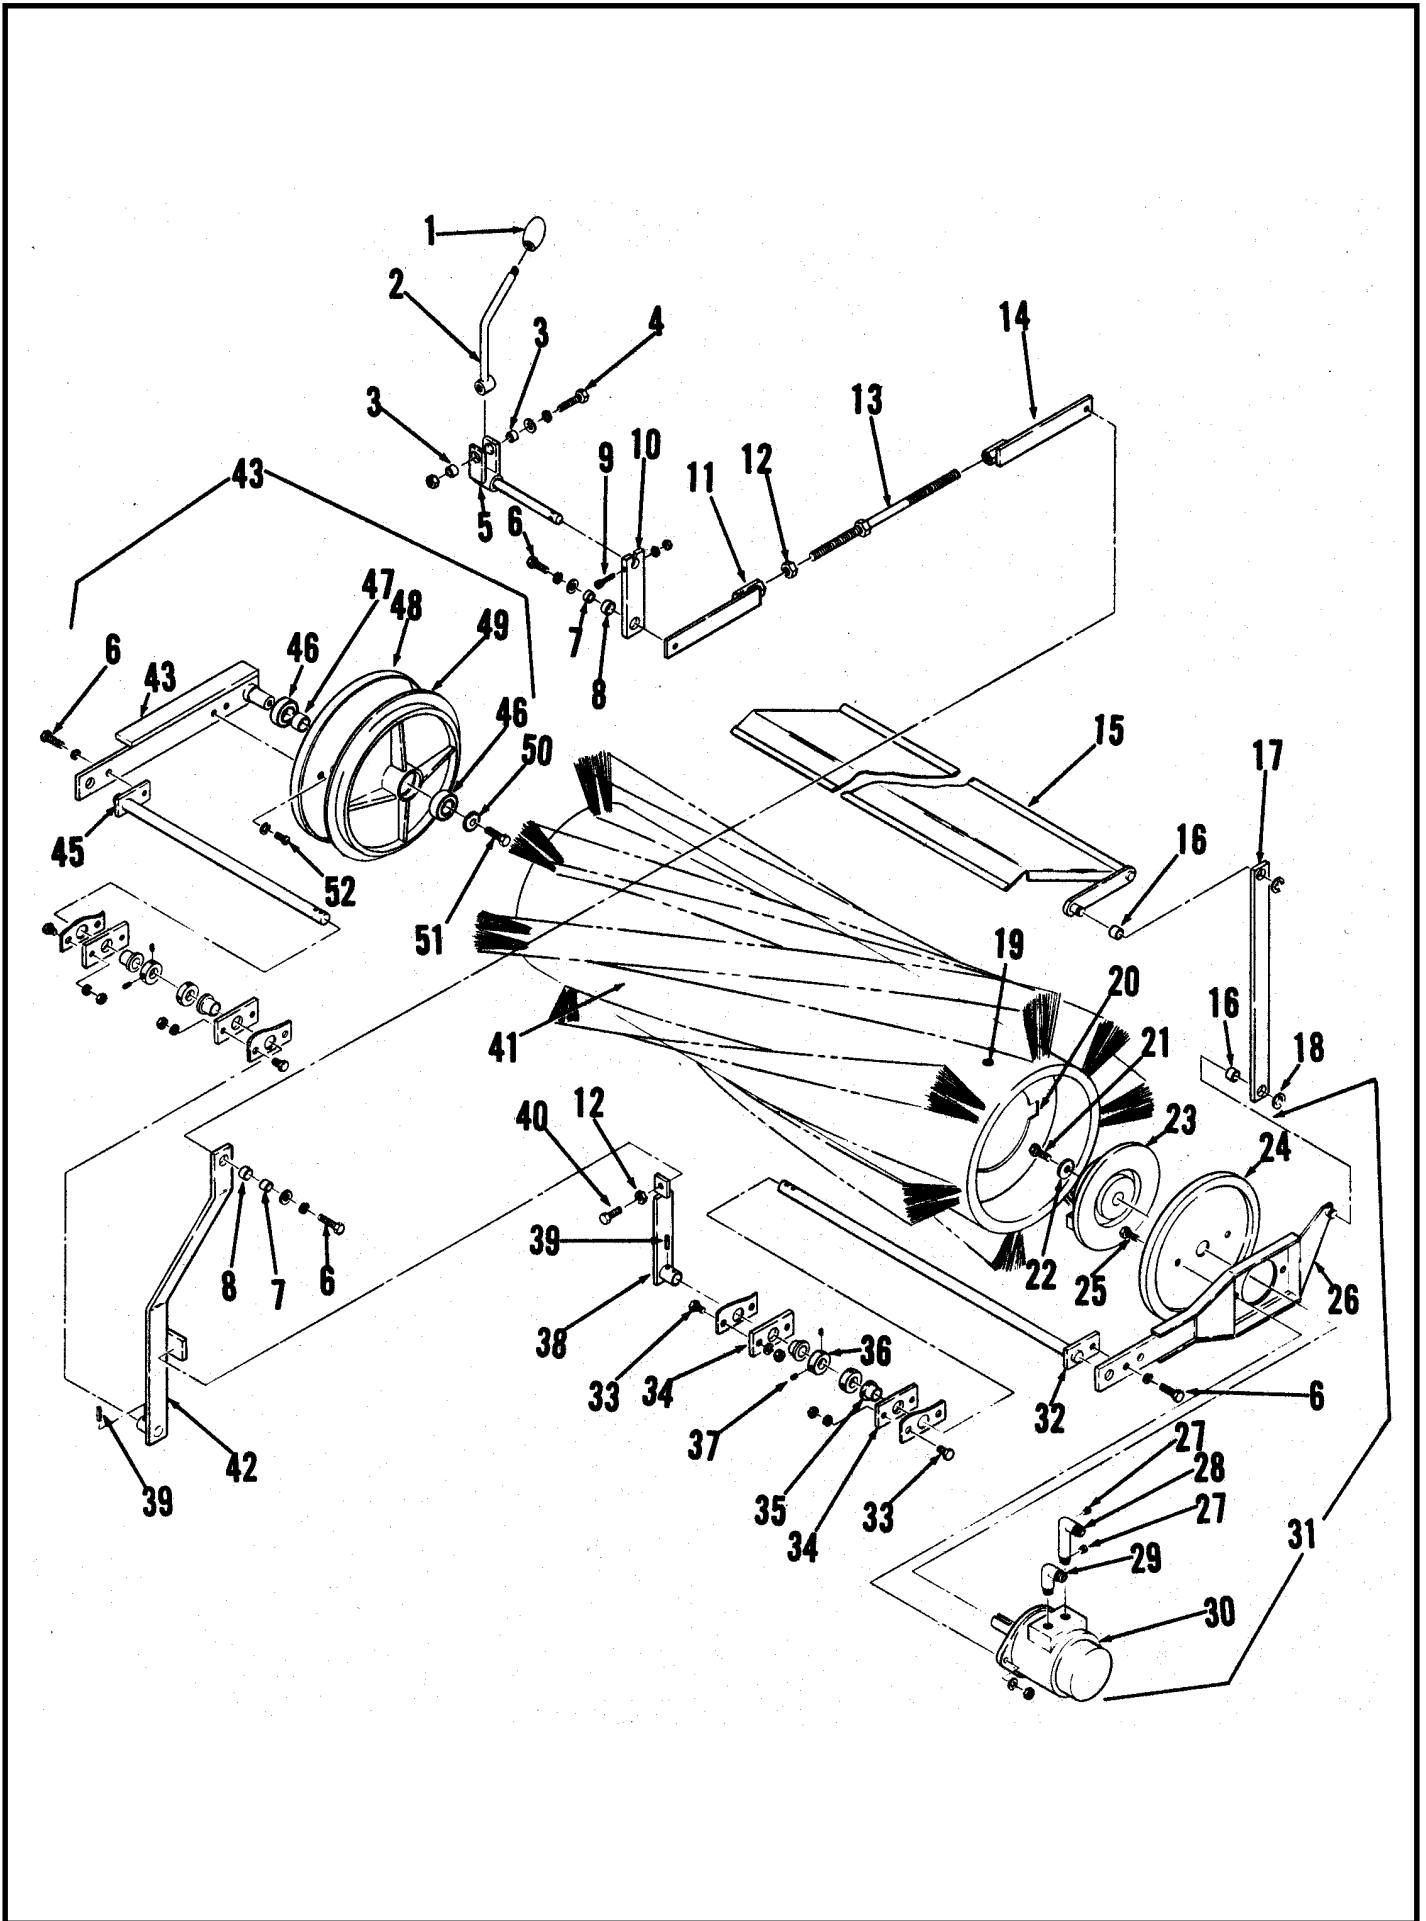

MAIN BROOM ASSEMBLY

Item	Part No.	Qty	Description
1	56364527	1	Knob
2	56479492	1	Handle
3	56320595	2	Bushing
4		1	5/16-18 x 1 3/4 Screw
5	56479468	1	Crank
6		4	1/2-13 x 1 Screw
7	56360627	2	Spacer Bushing
8	56370878	2	Sleeve Bearing
9		1	1/4-20 x 1 1/2 Socket Head Cap
10	56479516	1	Lever
11	56479507	1	Right Hand Yoke
12		2	1/2-13 Jam Nut
13	56479525	1	Turnbuckle
14	56479501	1	Left Hand Yoke
15	56479237	1	Plate
16	56478781	2	Sleeve Bearing
17	56479519	1	Linkage
18	56478775	2	Retaining Ring
19		16	1/4-20 x 1 1/4 Pan Head
20	56477736	2	Broom Insert
21		1	1/4-20 x 7/8 Screw
22	56159387	1	Washer
23	56477762	1	Driver Hub
24	56479442	1	String Guard
25		2	1/2-13 x 1 1/4 Hex Head
26	56479533	1	Left Arm
27	56481546	2	Plug
28	56481342	1	Elbow
29	56481340	1	Elbow
30	56479606	1	Main Broom Motor
31	56479535	1	Broom Arm Assembly
32	56479477	1	Left Lever
33		8	5/16-18 x 1 Screw
34	56479273	4	Pillow Block
35	56444944	4	Flanged Bearing
36	56440820	4	Locking Collar
37		8	5/16-18 x 1/4 Socket Set
38	56479459	1	Lever
39		4	Spring Pin
40	56479513	1	Adjusting Screw
41	56477734	1	Main Broom, Medium Fill
	56477742	1	Main Broom, Heavy Duty Medium Fill
	56477738	1	Main Broom, Full Fill
	56477745	1	Main Broom, Heavy Duty Full Fill
	56477748	1	Main Broom, Wire Mix
	56477750	1	Main Broom, Wire
42	56479450	1	Broom Lever
43	56479428	1	Idler Arm Assembly
44	56479438	1	Right Arm
45	56479483	1	Right Shaft Lever
46	56479430	2	Ball Bearing
47	56479434	1	Spacer
48	56479439	1	String Guard
49	56477760	1	Idler Hub
50	56358959	1	Washer
51		1	5/16-18 x 3/8 Screw
52		2	1/4-20 x 5/8 Pan Head