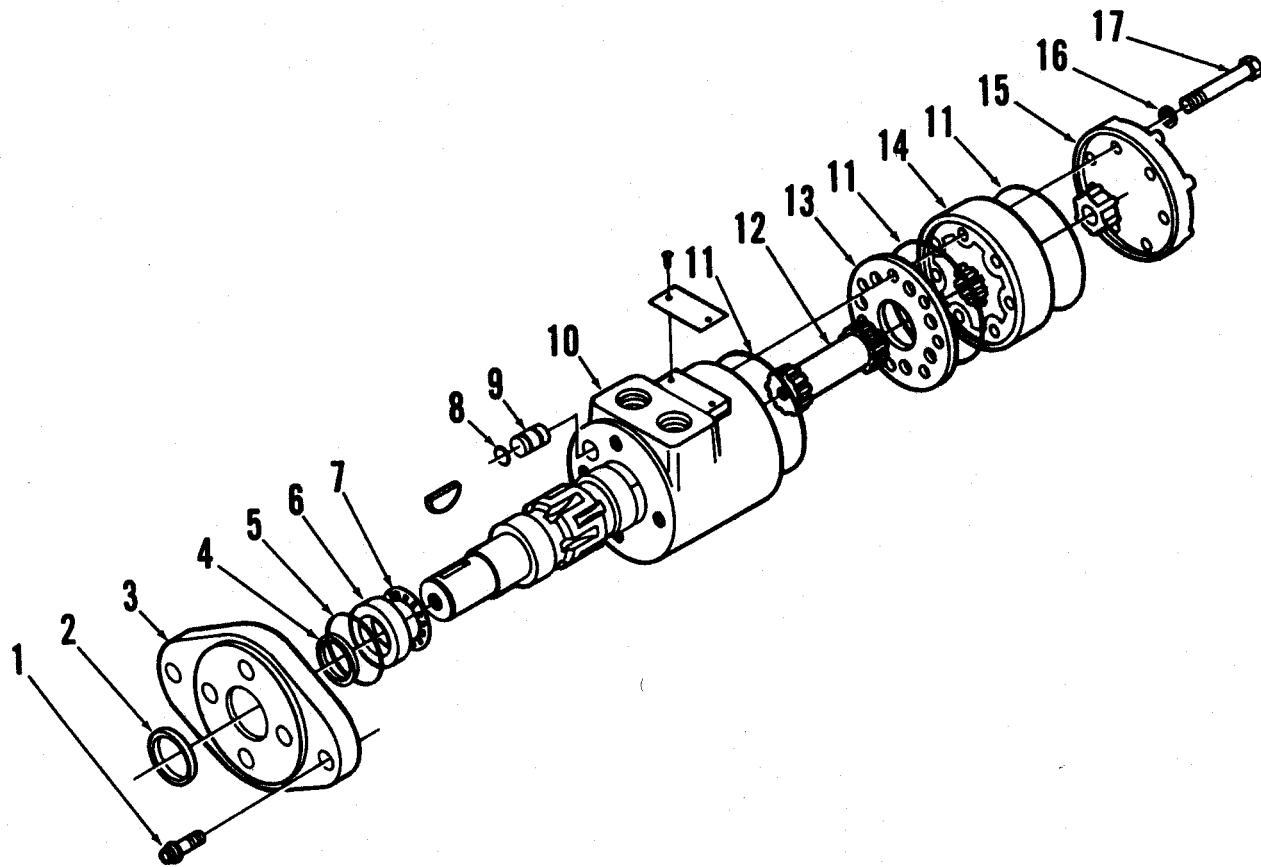

BROOM MOTORS

Item	Part No.	Qty	Description	Item	Part No.	Qty	Description
	56479606	1	Main Broom Motor	10	56479598	1	Housing/Shaft Assembly
	56479609	1	Side Broom Motor	11	*	3	O-Ring
1	56479596	4	Cap Screw	12	56479564	1	Drive
2	*	1	Dust Seal	13	56479578	1	Spacer Plate
3	56479590	1	Mounting Flange	14	56479568	1	Gerotor Set Main Broom
4	*	1	Shaft Seal		56479592	1	Gerotor Set Side Broom
5	*	1	O-Ring	15	56479584	1	End Cap
6	56479588	1	Race Bearing	16	*	7	Seal Washer
7	56479576	1	Thrust Bearing Main Broom	17	56479566	7	Cap Screw Main Broom
	56479572	1	Thrust Bearing Side Broom		56479594	7	Cap Screw Side Broom
8	*	1	O-Ring	*	56479575	1	Seal Kit includes # 2, 4, 5, 8, 11, 16
9	56479586	1	Plug