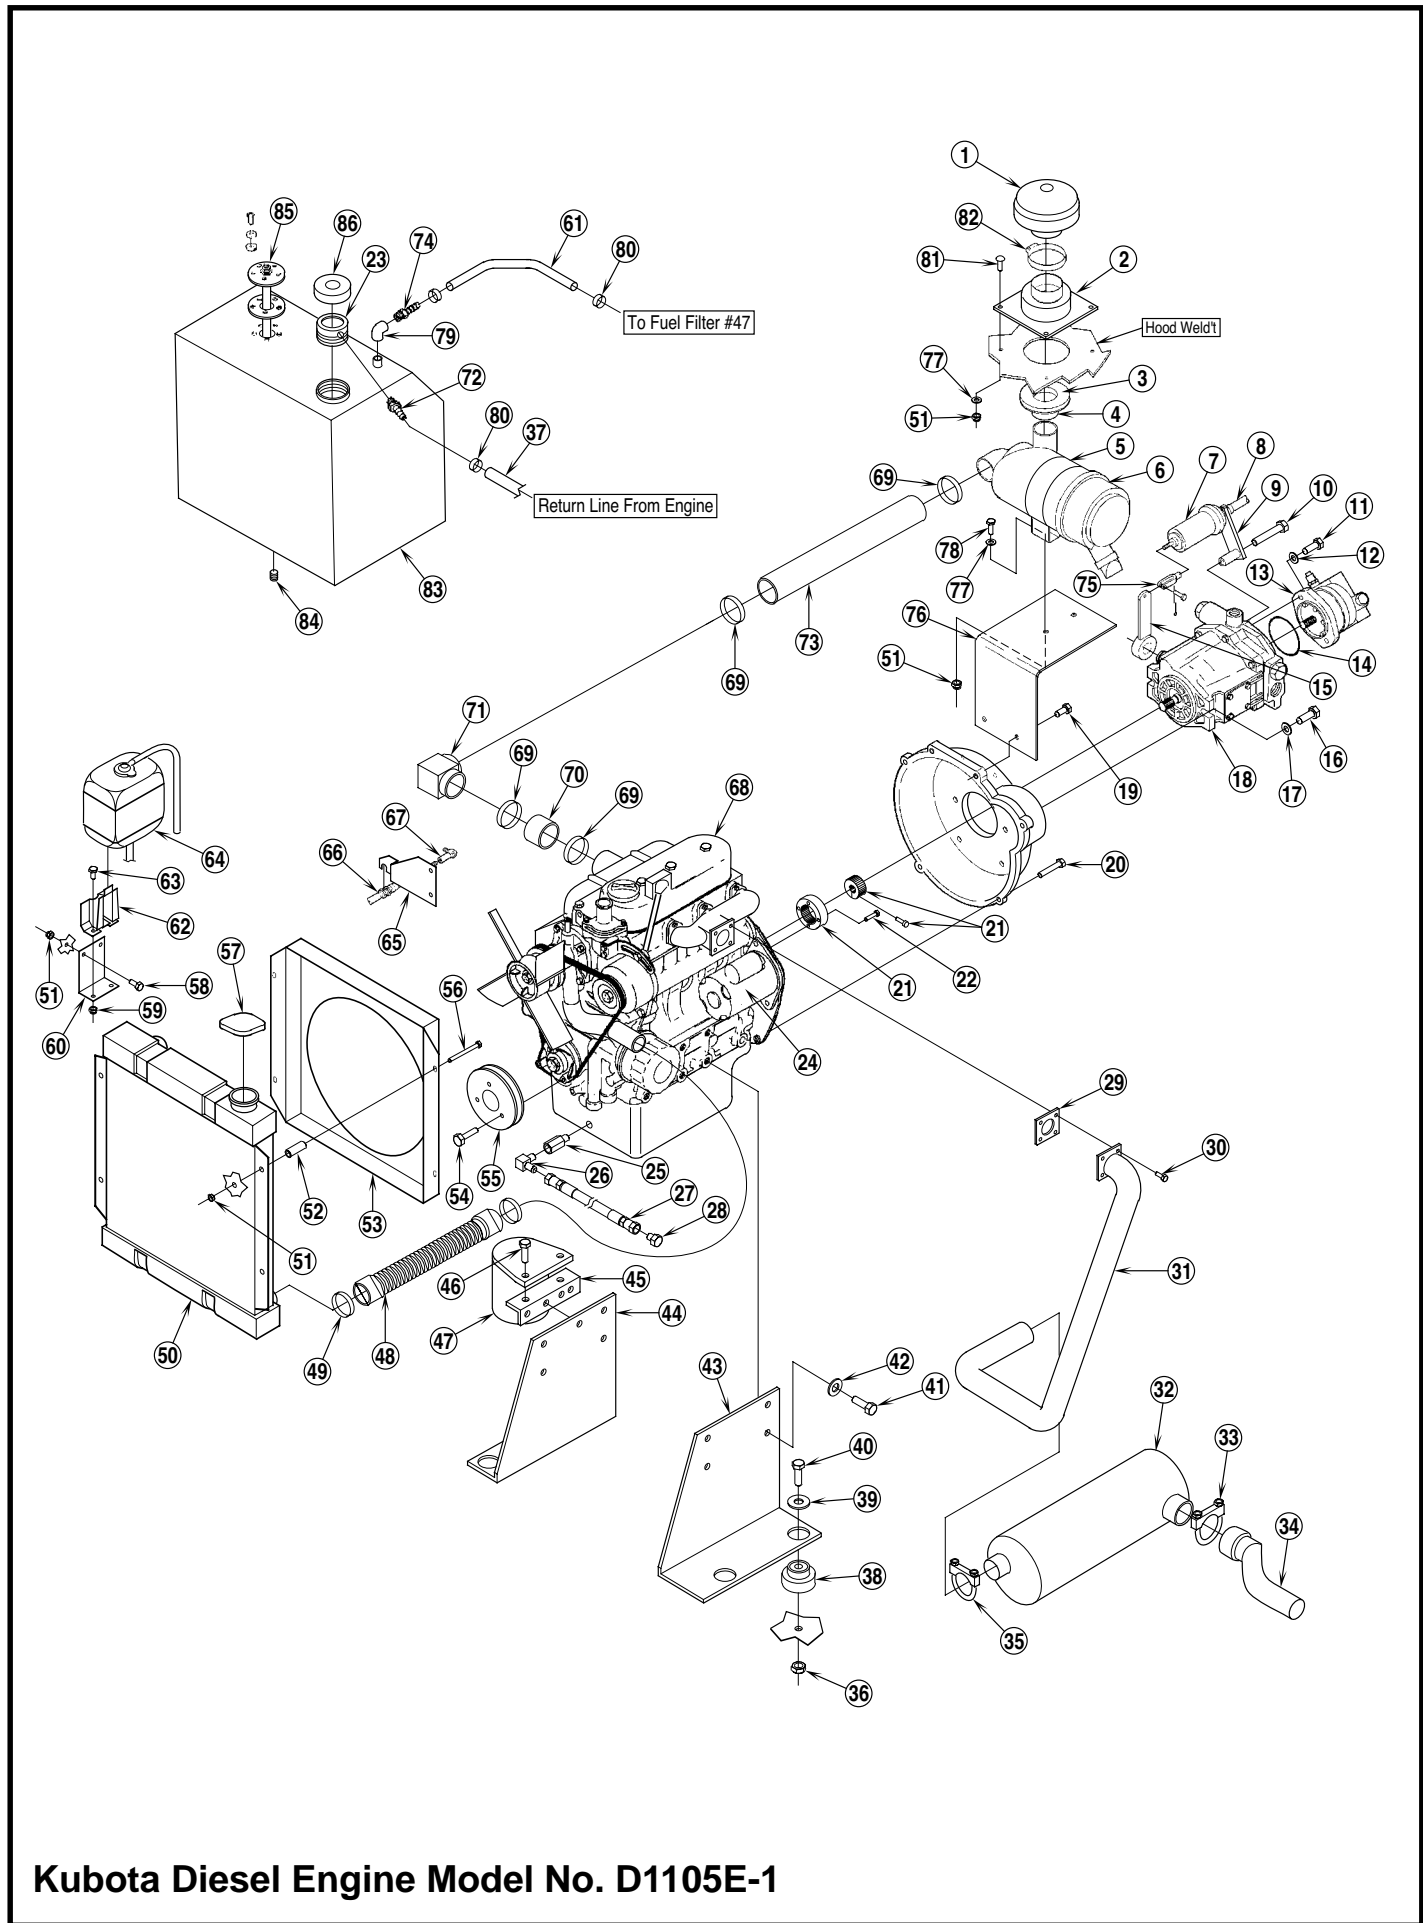

Kubota Diesel Engine Model No. D1105E-1

DIESEL ENGINE ASSEMBLY (BEFORE SN 1206198)

Item	Part No.	Qty	Description	Item	Part No.	Qty	Description
1	56463451	1	Air Inlet Hood	51	56002708	12	Nut, Hex Nyl Loc 1/4-20
2	56463445	1	Air Filter Cover	52	56454249	4	Spacer
3	56463449	1	Gasket	53	56482647	1	Fan Shroud
4	56482651	1	Inlet Tube	54	56003374	3	Scr, Hex Hd M10 x 1.25 x 40mm
5	56482621	1	Air Cleaner Mounting Band	55	56482646	1	Sheave, Impeller
6	56482478	1	Air Cleaner Assembly	*	56458683	1	Impeller Belt
*	56478461	1	Air Filter Service Indicator	56	56412361	4	Scr, Hex Hd 1/4-20 x 2.25
*	56482028	1	Replacement Safety Element	57	56456431	1	Radiator Cap
*	56482029	1	Replacement Primary Element	58	56002155	2	Scr, Hex Hd 1/4-20 x .75
7	56482539	1	Hydro-Back	59	56002701	2	Nut, Hex Nyl Loc 5/16-18
8	56482540	1	Control Cable	60	56488645	1	Bracket
9	56482543	1	Bracket, Hydro-Back	61	56456414	1	Fuel Line
10	56002533	1	Scr, Hex Hd 1/2-13 x 2.50	62	56463305	1	Bracket
11	56001858	2	Scr, Hex Hd 3/8-16 x 1.25	63	56002035	2	Scr, Hex Hd 5/16-18 x .62
12	56002063	2	Wsh, Fit SAE 3/8	64	56463301	1	Coolant Recovery Tank
13	56482572	1	Pump, Hydraulic Auxiliary	65	56482652	1	Bracket Throttle Cable
14	56488867	1	O-Ring	66	56482309	1	Throttle Cable
15	56482537	1	Arm Weld't	67	56488290	2	Ball Joint
16	56001968	2	Scr, Hex Hd 1/2-13 x 1.50	68	56482629	1	Engine, Diesel
17	56001879	2	Wsh, Fit SAE 1/2	69	56329145	4	Hose Clamp
18	56456968	1	Hydraulic Pump	70	56492278	1	Hose
*	56488523	1	Seal Kit for 456968	71	56492270	1	Intake Adapter
19		2	Scr, Hex Hd M10 x 1.25 x 35	72	56369594	1	Barb
20		6	Scr, Soc Hd M8 x 30	73	56492960	1	Hose
21	56482476	1	Coupler Assembly	74	56477523	1	Barb
22	56002316	4	Scr, Soc Hd 3/8-16 x 1.50	75	56482542	2	Clevis w/pin
23	56481466	1	Filler Neck	76	56482648	1	Mount, Air Cleaner
24	56482661	1	Starter W/Connector	77	56002098	6	Wsh, Fit SAE 1/4
25	56497676	1	Adapter	78	56001854	2	Scr, Hex Hd 1/4-20 x .50
26	56497894	1	Elbow	79	56111295	1	Elbow
27	56482593	1	Hose	80	56756364	6	Hose Clamp
28	56482670	1	Plug, Oil Drain	81	56002066	4	Scr, Pan Phil 1/4-20 x .62
29	56482674	1	Gasket, Exhaust	82	56456797	1	Hose Clamp
30		2	Screws w/engine	83	56478467	1	Fuel Tank
31	56482639	1	Exhaust Pipe	84	56481546	1	Plug
32	56478711	1	Muffler	85	56478358	1	Fuel Level Sender
33	56478466	1	Muffler Clamp	86	56478502	1	Fuel tank Cap
34	56481337	1	Exhaust Tube				
35	56343236	1	Muffler Clamp	*	56482655	A/R	Glow Plug
36	56002770	4	Nut, Hex Nyl Loc 1/2-13	*	56482657	1	Thermostat
37	56481684	1	Fuel Line	*	56482658	1	Fan Belt
38	56478685	4	Rubber Mount	*	56482659	A/R	Replacement Spin-On Oil Filter
39	56512702	4	Washer	*	56482660	1	Fuel Pump
40	56002983	4	Scr, Hex Hd 1/2-13 x 2.00	*	56482662	1	Alternator, 12V, 30A
41	56492251	10	Scr, Hex Hd M10 x 20mm	*	56482476	1	Alternator Coupler
42		10	Wsh, Fit M10	*	56482663	1	Shut Down Solenoid
43	56482644	1	Engine Mount, Left	*	56482665	1	Water Pump
44	56482643	1	Engine mount, Right	*	56482653	1	Glow Plug Indicator Lamp Assembly
45	56482673	1	Bracket	*	56482096	1	Fan Spacer
46		2	Scr, Hex Hd M8 x 22	*	56481148	4	Scr, Hex Hd M6 x 1 x 40mm for Fan
47	56455670	1	Fuel Filter Kit	*	56478698	1	Sender, Oil Pressure
*	56482656	1	Replacement Spin-On Fuel Filter	*	56482671	1	Sender, Coolant Temperature
*	56492253	1	Fuel Line (from filter to engine)	*	56482666	1	Kubota Operator Manual
48	56480665	1	Radiator Hose (Lower)	*	56482692	1	Keys, Replacement set of 2
*	56456304	1	Radiator Hose (Upper)				
49	56440213	4	Hose Clamp				
50	56492607	1	Radiator				

* = Not Shown