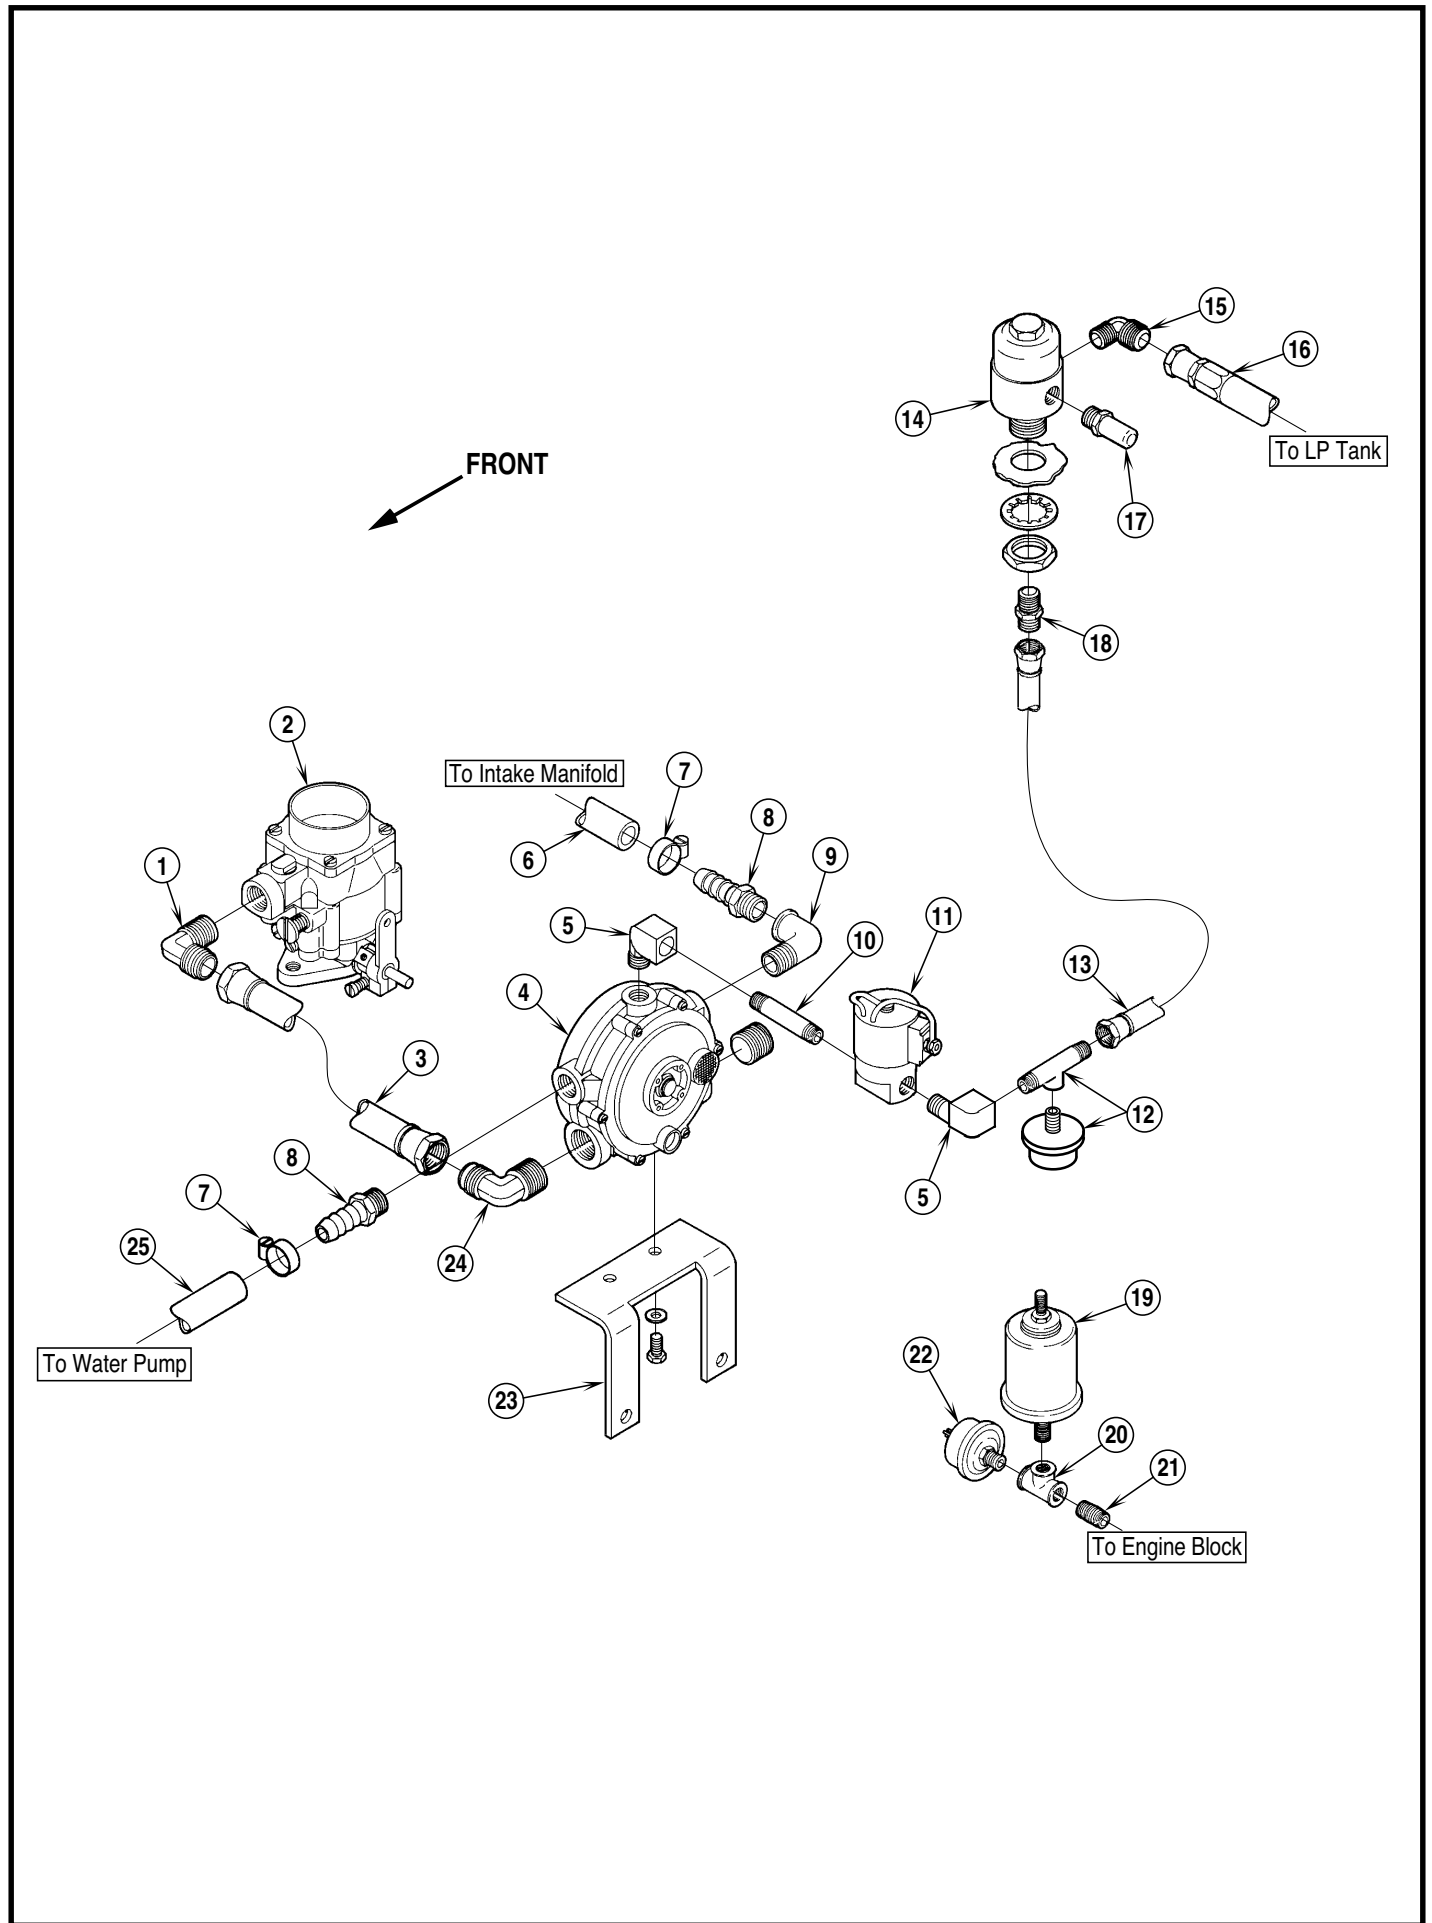

L.P. SYSTEM

Item	Part No.	Qty	Description
1	56456604	1	Elbow
2	56482027	1	Carburetor
3	56492203	1	Hose
4	56456628	1	Regulator
5	56369632	2	Elbow
6	56462069	1	Hose
7	56244969	6	Hose Clamp
8	56456436	2	Barb
9	56900021	1	Elbow
10	56369624	1	Nipple
11	56456626	1	Shut-Off Valve
12	56493015	1	Fuel Ind. Light Kit
13	56456586	1	Hose
14	56456622	1	L.P. Filter
15	56456608	1	Elbow
16	56456593	1	Hose
17	56456624	1	Vent
18	56456600	1	Adaptor
19	56478698	1	Oil Pressure Sender
20	56752020	1	Tee
21	56750746	1	Nipple
22	56493146	1	Pressure Switch
23	56462059	1	Bracket
24	56456602	1	Elbow
25	56462070	1	Hose