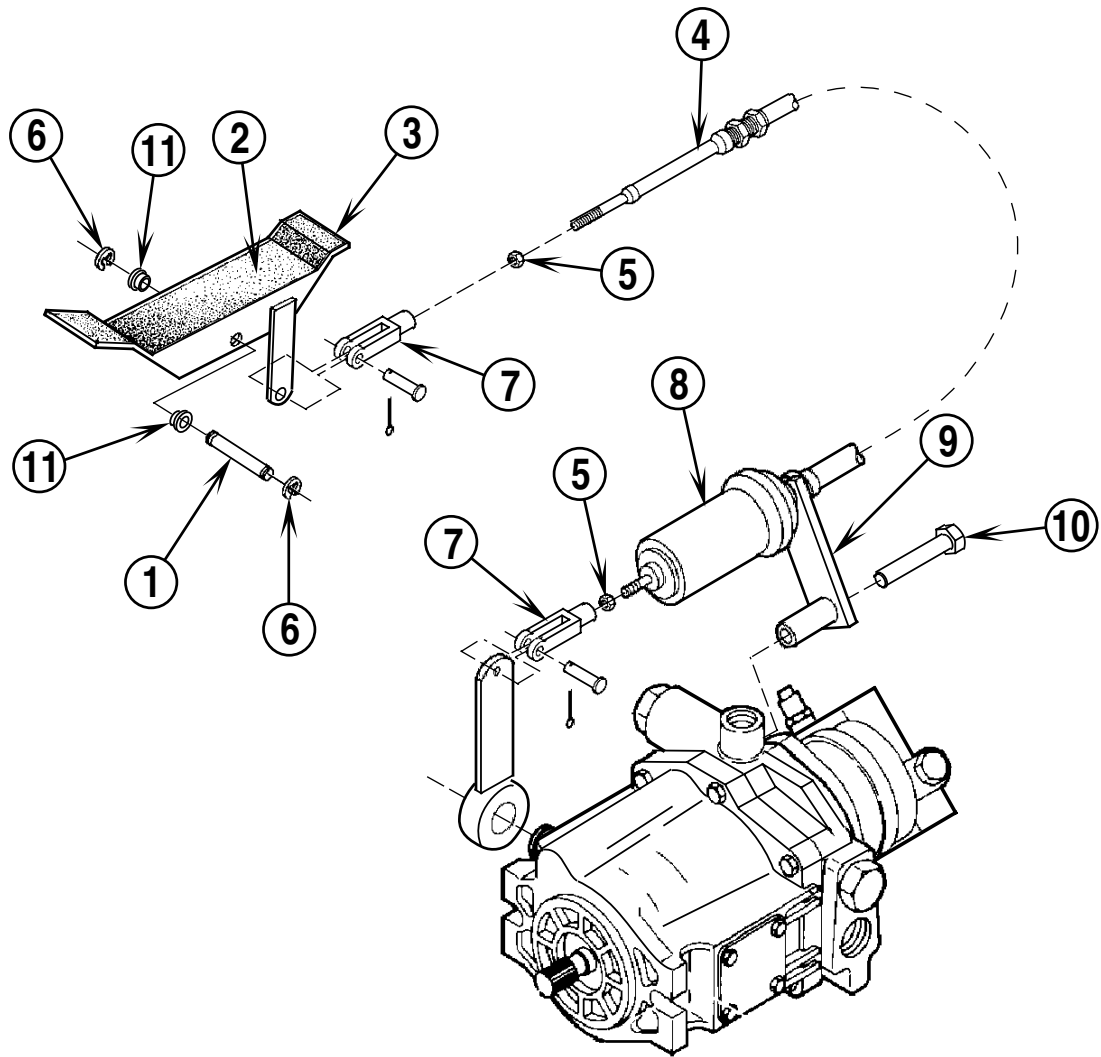

FRONT

ACCELERATOR LINKAGE (BEFORE SN 1206198)

Item	Part No.	Qty	Description
1	56448050	1	Pin
2	56449958	1	Pedal Mat
3	56482505	1	Foot Pedal
4	56482540	1	Cable
5	56003284	2	Nut, Hex 1/4-28
6	56321125	2	Retaining Ring
7	56482542	2	Clevis w/pin
8	56482539	1	Hydro-Back
9	56482543	1	Bracket, Hydro-Back
10	56002553	1	Scr, Hex Hd 1/2-13 x 2.50
11	56206849	2	Bushing