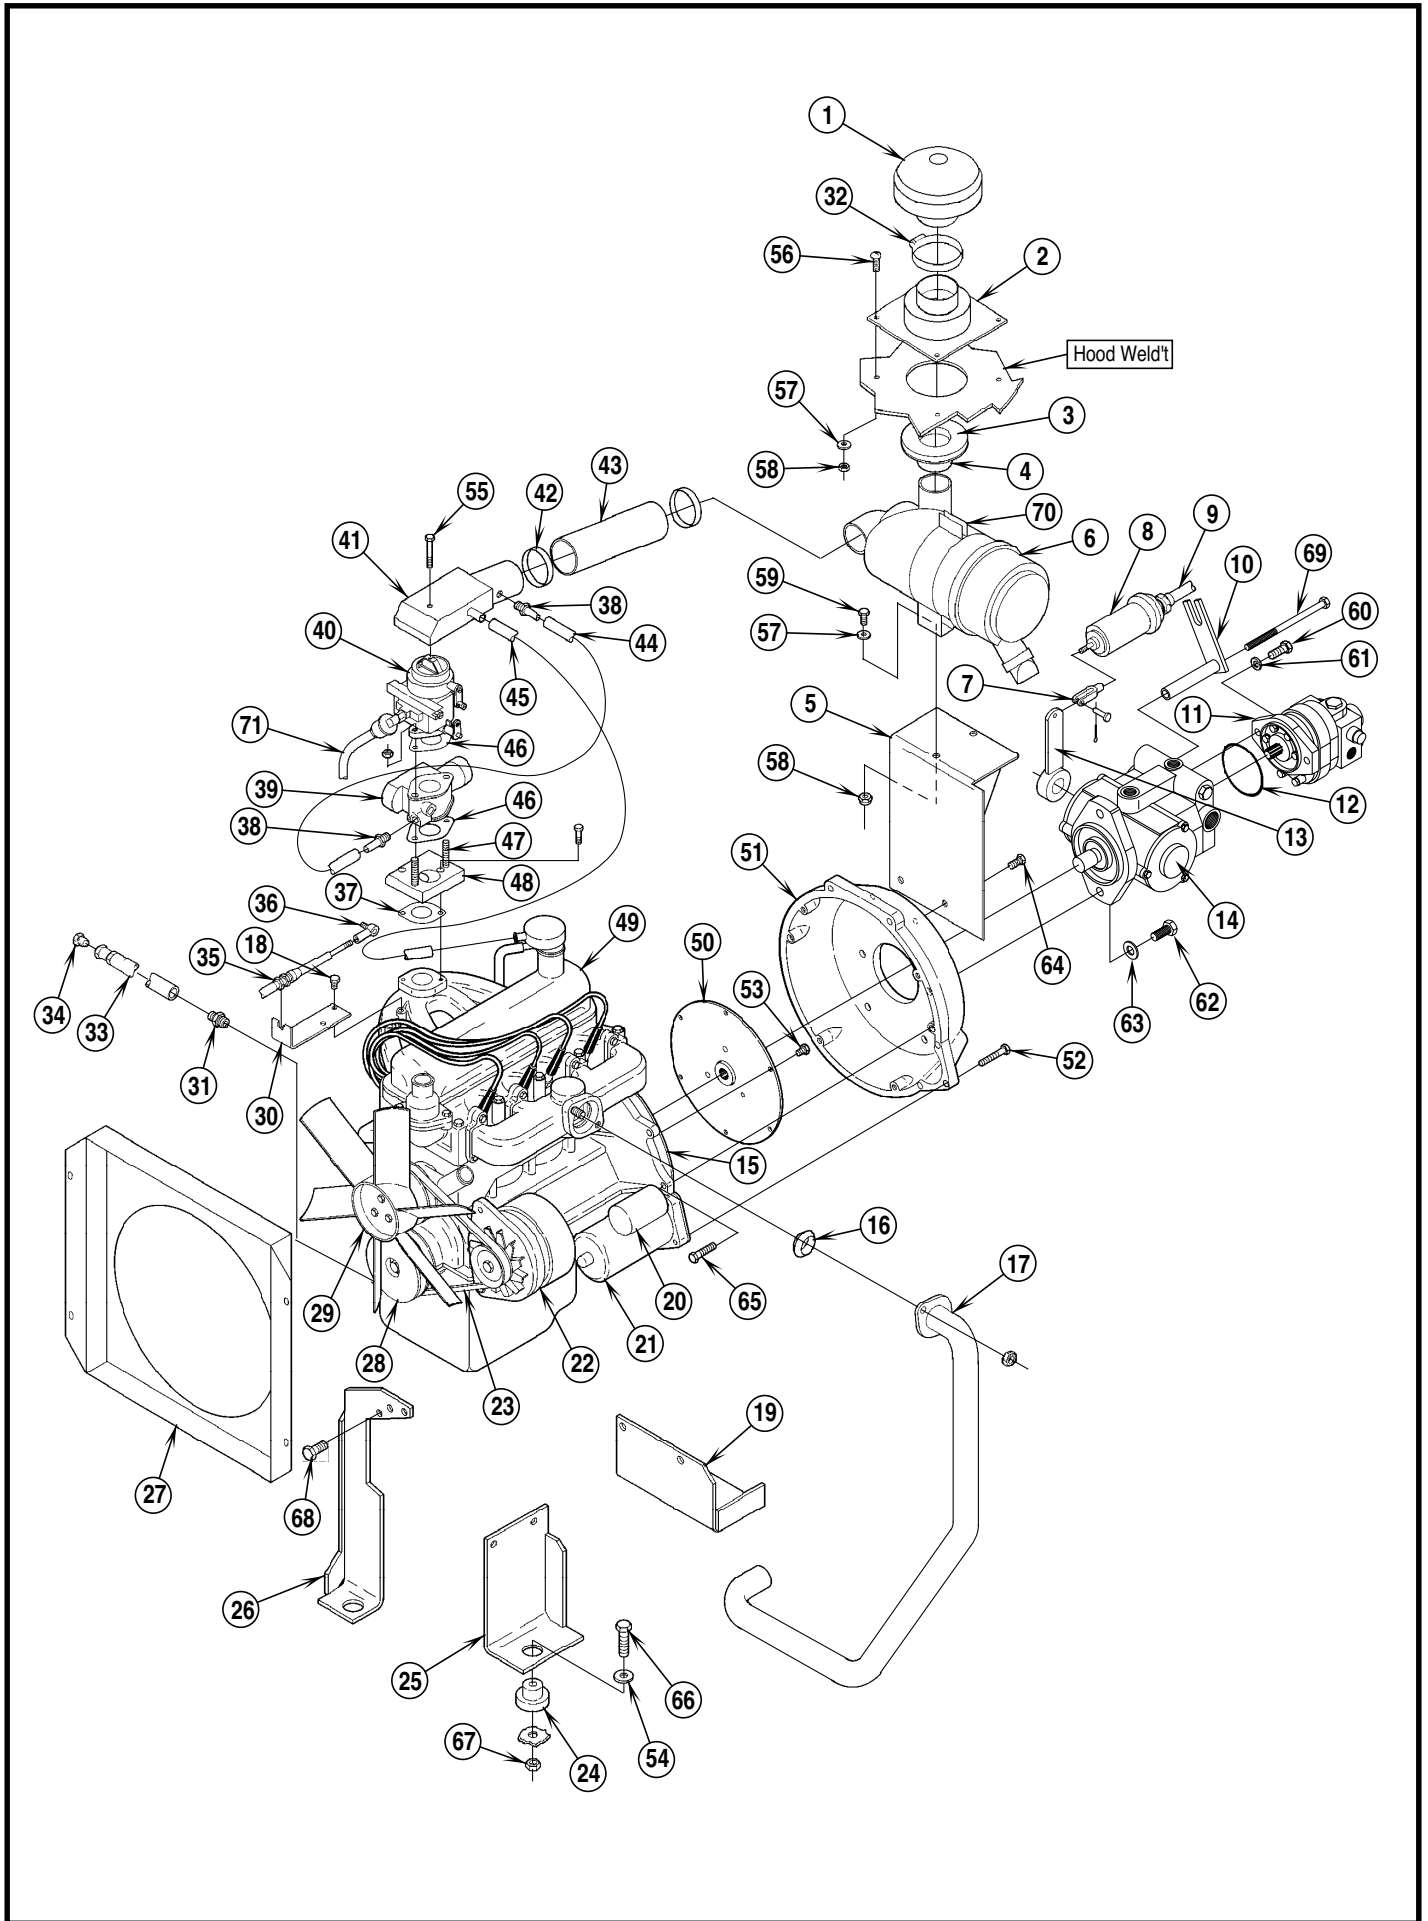

GAS ENGINE ASSEMBLY (AFTER SN 1206197)

Item	Part No.	Qty	Description	Item	Part No.	Qty	Description
1	56463451	1	Air Inlet Hood	51	56462083	1	Bell Housing
2	56463445	1	Air Filter Cover	52	56462062	3	Bolt
3	56463449	1	Gasket	53	56755584	6	Bolt
4	56482600	1	Air Filter Tube	54	56512702	3	Washer
5	56482524	1	Air Cleaner Mount	55	56492624	1	Screw
6	56482478	1	Air Cleaner Assembly	*	56209596	1	Gasket
*	56478461	1	Air Filter Service Indicator	56	56002066	4	Scr, Pan Phil 1/4-20 x .62
*	56482028	1	Safety Element	57	56002098	6	Wsh, Fit SAE 1/4
*	56482029	1	Primary Element	58	56002708	6	Nut, Hex Nyl Loc 1/4-20
7	56482542	2	Clevis (includes pin)	59	56001854	2	Scr, Hex Hd 1/4-20 x .50
8	56482539	1	Hydro-Back	60	56001858	2	Scr, Hex Hd 3/8-16 x 1.25
9	56482540	1	Control Cable	61	56002063	2	Wsh, Fit SAE 3/8
10	56482676	1	Bracket, Hydro-Back	62	56001968	2	Scr, Hex Hd 1/2-13 x 1.50
11	56482572	1	Pump, Hydraulic	63	56001879	2	Wsh, Fit SAE 1/2
12	56488002	1	O-Ring	64	56002663	2	Scr, Hex Hd 3/8-16 x 1.00
13	56482537	1	Arm Weld't	65	56002095	6	Scr, Hex Hd 3/8-16 x 1.50
14	56497918	1	Hydraulic Pump Assembly	66	56002983	3	Scr, Hex Hd 1/2-13 x 2.00
15	56462054	1	Rear Engine Plates	67	56002770	3	Nut, Hex Nyl Loc 1/2-13
16	56462053	1	Exhaust Donut gasket	68	56462061	3	Scr, Hex Hd M10 x 1.5
17	56482503	1	Exhaust Pipe	69	56003044	1	Scr, Hex 3/8-16 x 6.50
18	56457286	2	Scr, MM	70	56482606	1	Air Cleaner Mounting Bracket
19	56482533	1	Mount Weld't	71	56459054	1	Fuel Line
20	56462869	1	Starter Solenoid				
21	56462055	1	Starter Motor	*	56462915	1	Ignition Module w/Harness
22	56463608	1	Alternator	*	56482523	1	Mount, Ignition Module
*	56462065	1	Alternator Connector	*	56462862	1	Oil Filter
23	56462865	1	Alternator Belt	*	56455811	1	Engine Wiring Harness
24	56478685	3	Mount, Rubber	*	56481888	1	Sender, Temperature
25	56482528	1	Mount Weld't	*	56478698	1	Sender, Oil Pressure
26	56482531	1	Mount Weld't	*	56463610	1	Fuel Separator
27	56482527	1	Fan Shroud	*	56462889	1	Fuel Filter (gas only)
28	56462472	1	Crankshaft Sheave	*	56462871	1	Fuel Pump (gas only)
29	56459191	1	Fan	*	56462872	1	Fuel Pump Gasket (gas only)
*	56459190	1	Spacer, Fan	*	56462864	1	Water Pump (w/gasket)
30	56497820	1	Bracket, Throttle Cable	*	56463296	1	Thermostat
31	56462244	1	Adapter, Oil Drain	*	56482338	1	Upper Radiator Hose
32	56456797	1	Hose Clamp	*	56482340	1	Lower Radiator Hose
33	56497359	1	Hose, Oil Drain	*	56492607	1	Radiator
34	56462247	1	Plug, Oil Drain	*	56482087	1	Floor Panel (under engine)
35	56324205	1	Cable, Throttle	*	56482043	1	Cable, Positive (starter)
36	56488290	2	Ball Joint	*	56454552	1	Cable, Ground
37	56100017	1	Gasket	*	56482637	1	Choke Cable
38	56477522	2	Hose Barb				
39	56482574	1	Governor				
*	56106046	1	Plug (used in governor)				
40	56462873	1	Carburetor, Gas				
41	56482516	1	Air Intake				
*	56492617	1	Gasket				
42	56440213	2	Hose Clamp				
43	56497852	1	Hose				
44	56370002	21"	Hose (54 cm)				
45	56492143	1	Hose				
*	56219932	1	Hose Clamp				
46	56100016	2	Gasket				
47	56482578	2	Stud				
48	56482541	1	Spacer, Carburetor				
49	56462051	1	Engine, Gas (w/carb)				
	56462050	1	Engine, Propane (w/o carb)				
50	56462063	1	Coupler				

* = Not Shown