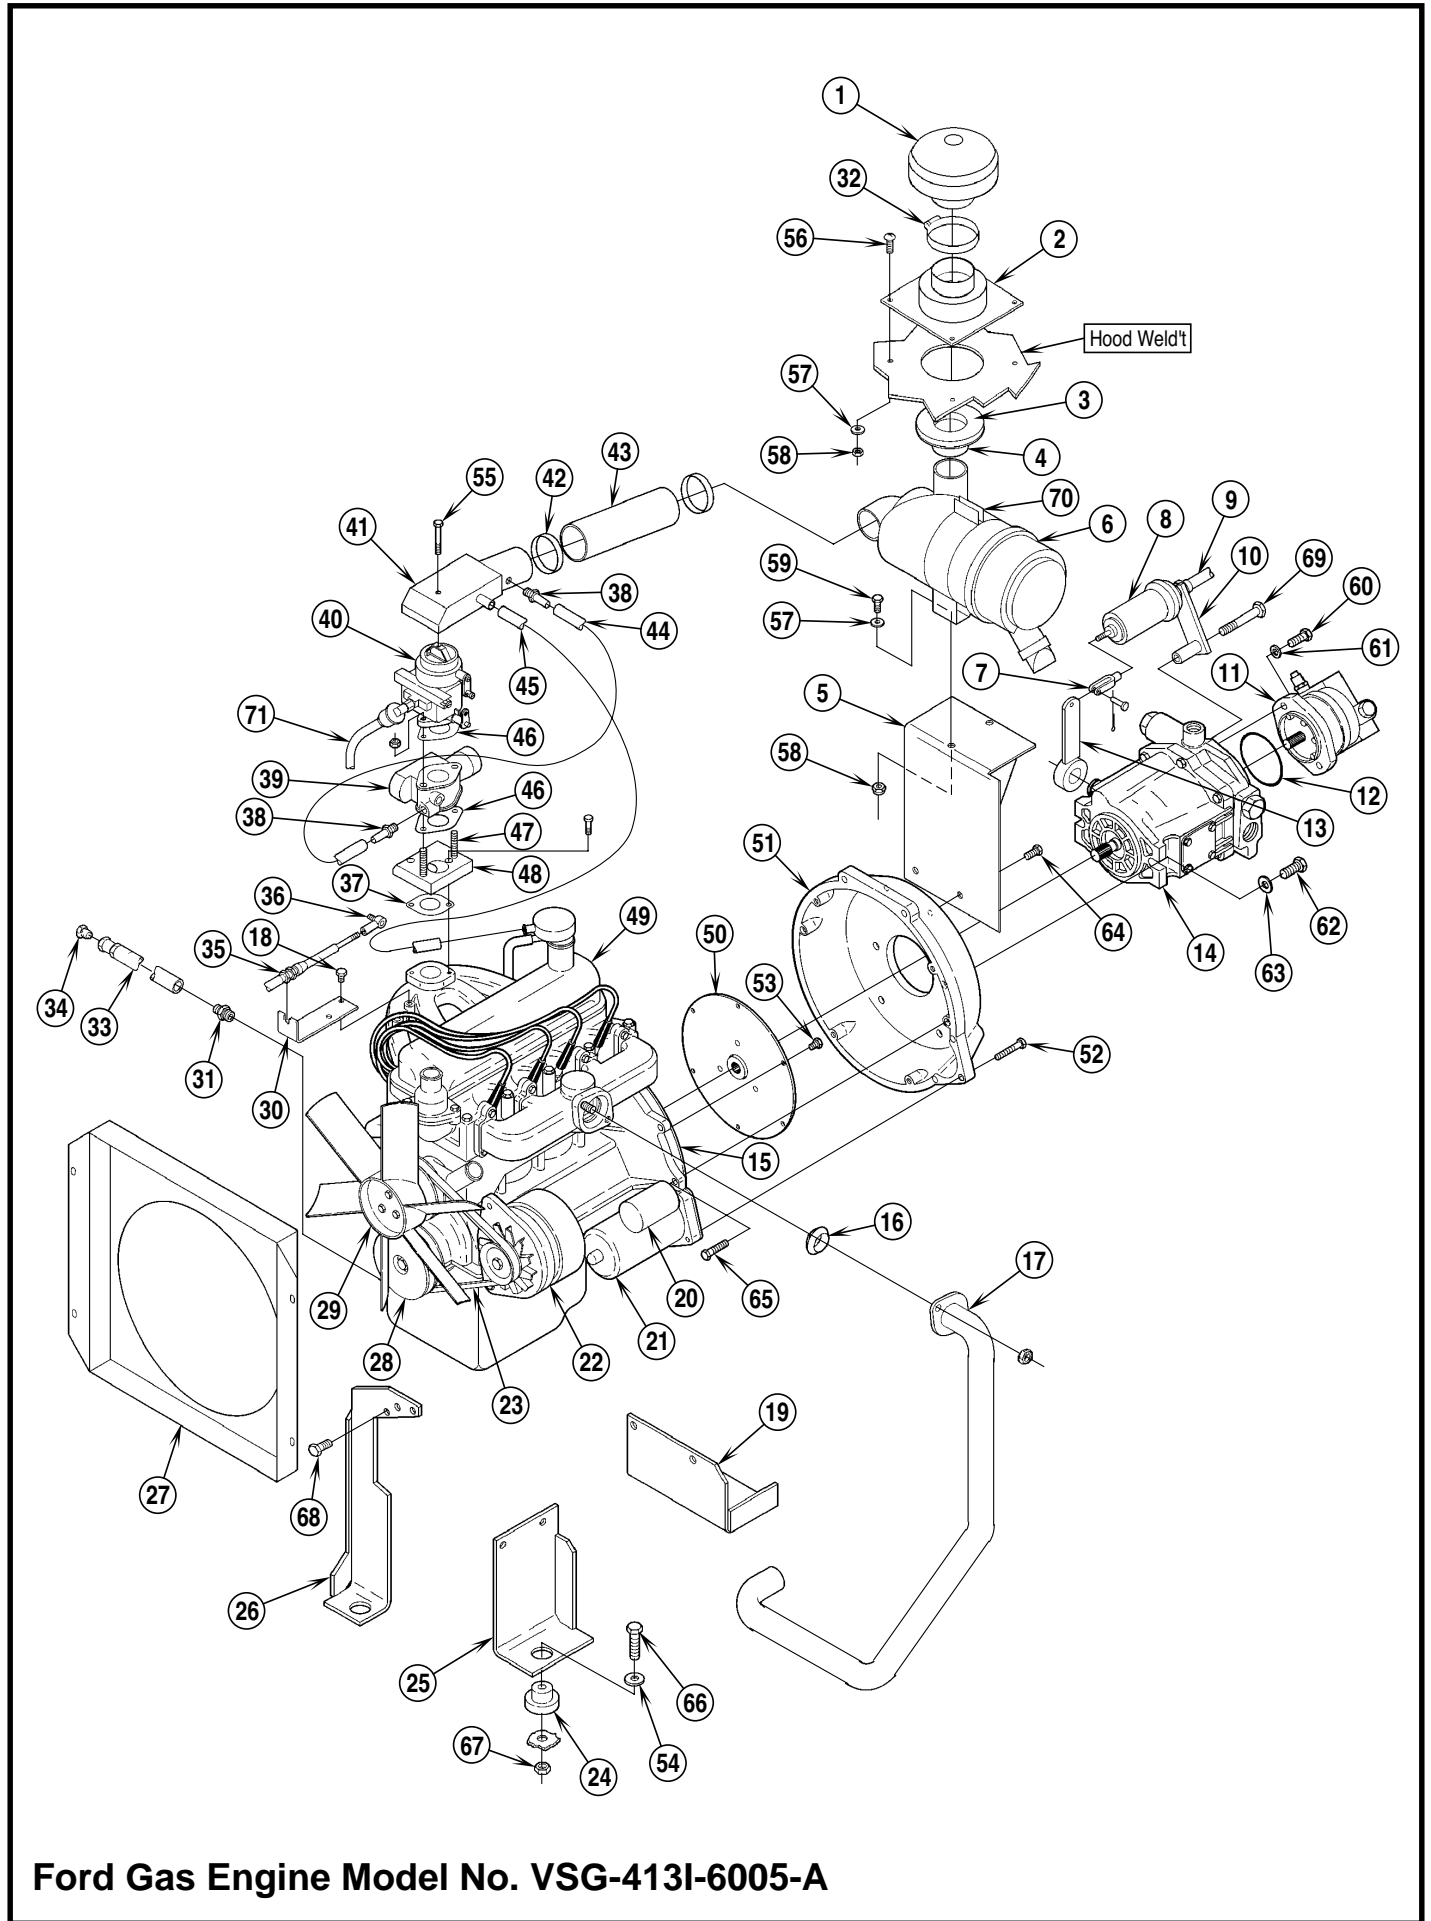

Ford Gas Engine Model No. VSG-4131-6005-A

GAS ENGINE ASSEMBLY (BEFORE SN 1206198)

Item	Part No.	Qty	Description	Item	Part No.	Qty	Description
1	56463451	1	Air Inlet Hood	50	56462063	1	Coupler
2	56463445	1	Air Filter Cover	51	56462083	1	Bell Housing
3	56463449	1	Gasket	52	56462062	3	Bolt
4	56482600	1	Air Filter Tube	53	56755584	6	Bolt
5	56482524	1	Air Cleaner Mount	54	56512702	3	Washer
6	56482478	1	Air Cleaner Assembly	55	56492624	1	Screw
*	56478461	1	Air Filter Service Indicator	*	56209596	1	Gasket
*	56482028	1	Safety Element	56	56002066	4	Scr, Pan Phil 1/4-20 x .62
*	56482029	1	Primary Element	57	56002098	6	Wsh, Fit SAE 1/4
7	56482542	2	Clevis (includes pin)	58	56002708	6	Nut, Hex Nyl Loc 1/4-20
8	56482539	1	Hydro-Back	59	56001854	2	Scr, Hex Hd 1/4-20 x .50
9	56482540	1	Control Cable	60	56001858	2	Scr, Hex Hd 3/8-16 x 1.25
10	56482543	1	Bracket, Hydro-Back	61	56002063	2	Wsh, Fit SAE 3/8
11	56482572	1	Pump, Hydraulic	62	56001968	2	Scr, Hex Hd 1/2-13 x 1.50
12	56488867	1	O-Ring	63	56001879	2	Wsh, Fit SAE 1/2
13	56482537	1	Arm Weld't	64	56002663	2	Scr, Hex Hd 3/8-16 x 1.00
14	56456968	1	Hydraulic Pump Assembly	65	56002095	6	Scr, Hex Hd 3/8-16 x 1.50
*	56488523	1	Seal Kit for 56456968	66	56002983	3	Scr, Hex Hd 1/2-13 x 2.00
15	56462054	1	Rear Engine Plates	67	56002770	3	Nut, Hex Nyl Loc 1/2-13
16	56462053	1	Exhaust Donut gasket	68	56462061	3	Scr, Hex Hd M10 x 1.5
17	56482503	1	Exhaust Pipe	69	56002533	1	Scr, Hex Hd 1/2-13 x 2.50
18	56457286	2	Scr, MM	70	56482606	1	Air Cleaner Mounting Bracket
19	56482533	1	Mount Weld't	71	56459054	1	Fuel Line
20	56462869	1	Starter Solenoid				
21	56462055	1	Starter Motor	*	56462915	1	Ignition Module w/Harness
22	56463608	1	Alternator	*	56482523	1	Mount, Ignition Module
*	56462065	1	Alternator Connector	*	56462862	1	Oil Filter
23	56462865	1	Alternator Belt	*	56455811	1	Engine Wiring Harness
24	56478685	3	Mount, Rubber	*	56481888	1	Sender, Temperature
25	56482528	1	Mount Weld't	*	56478698	1	Sender, Oil Pressure
26	56482531	1	Mount Weld't	*	56463610	1	Fuel Separator
27	56482527	1	Fan Shroud	*	56462889	1	Fuel Filter (gas only)
28	56462472	1	Crankshaft Sheave	*	56462871	1	Fuel Pump (gas only)
29	56459191	1	Fan	*	56462872	1	Fuel Pump Gasket (gas only)
*	56459190	1	Spacer, Fan	*	56462864	1	Water Pump (w/gasket)
30	56497820	1	Bracket, Throttle Cable	*	56463296	1	Thermostat
31	56462244	1	Adapter, Oil Drain	*	56482338	1	Upper Radiator Hose
32	56456797	1	Hose Clamp	*	56482340	1	Lower Radiator Hose
33	56497359	1	Hose, Oil Drain	*	56492607	1	Radiator
34	56462247	1	Plug, Oil Drain	*	56482087	1	Floor Panel (under engine)
35	56324205	1	Cable, Throttle	*	56482043	1	Cable, Positive (starter)
36	56488290	2	Ball Joint	*	56454552	1	Cable, Ground
37	56100017	1	Gasket	*	56482637	1	Choke Cable
38	56477522	2	Hose Barb				
39	56482574	1	Governor				
*	56106046	1	Plug (used in governor)				
40	56462873	1	Carburetor, Gas				
41	56482516	1	Air Intake				
*	56492617	1	Gasket				
42	56440213	2	Hose Clamp				
43	56497852	1	Hose				
44	56370002	21"	Hose (54 cm)				
45	56492143	1	Hose				
*	56219932	1	Hose Clamp				
46	56100016	2	Gasket				
47	56482578	2	Stud				
48	56482541	1	Spacer, Carburetor				
49	56462051	1	Engine, Gas (w/carb)				
	56462050	1	Engine, Propane (w/o carb)				

* = Not Shown