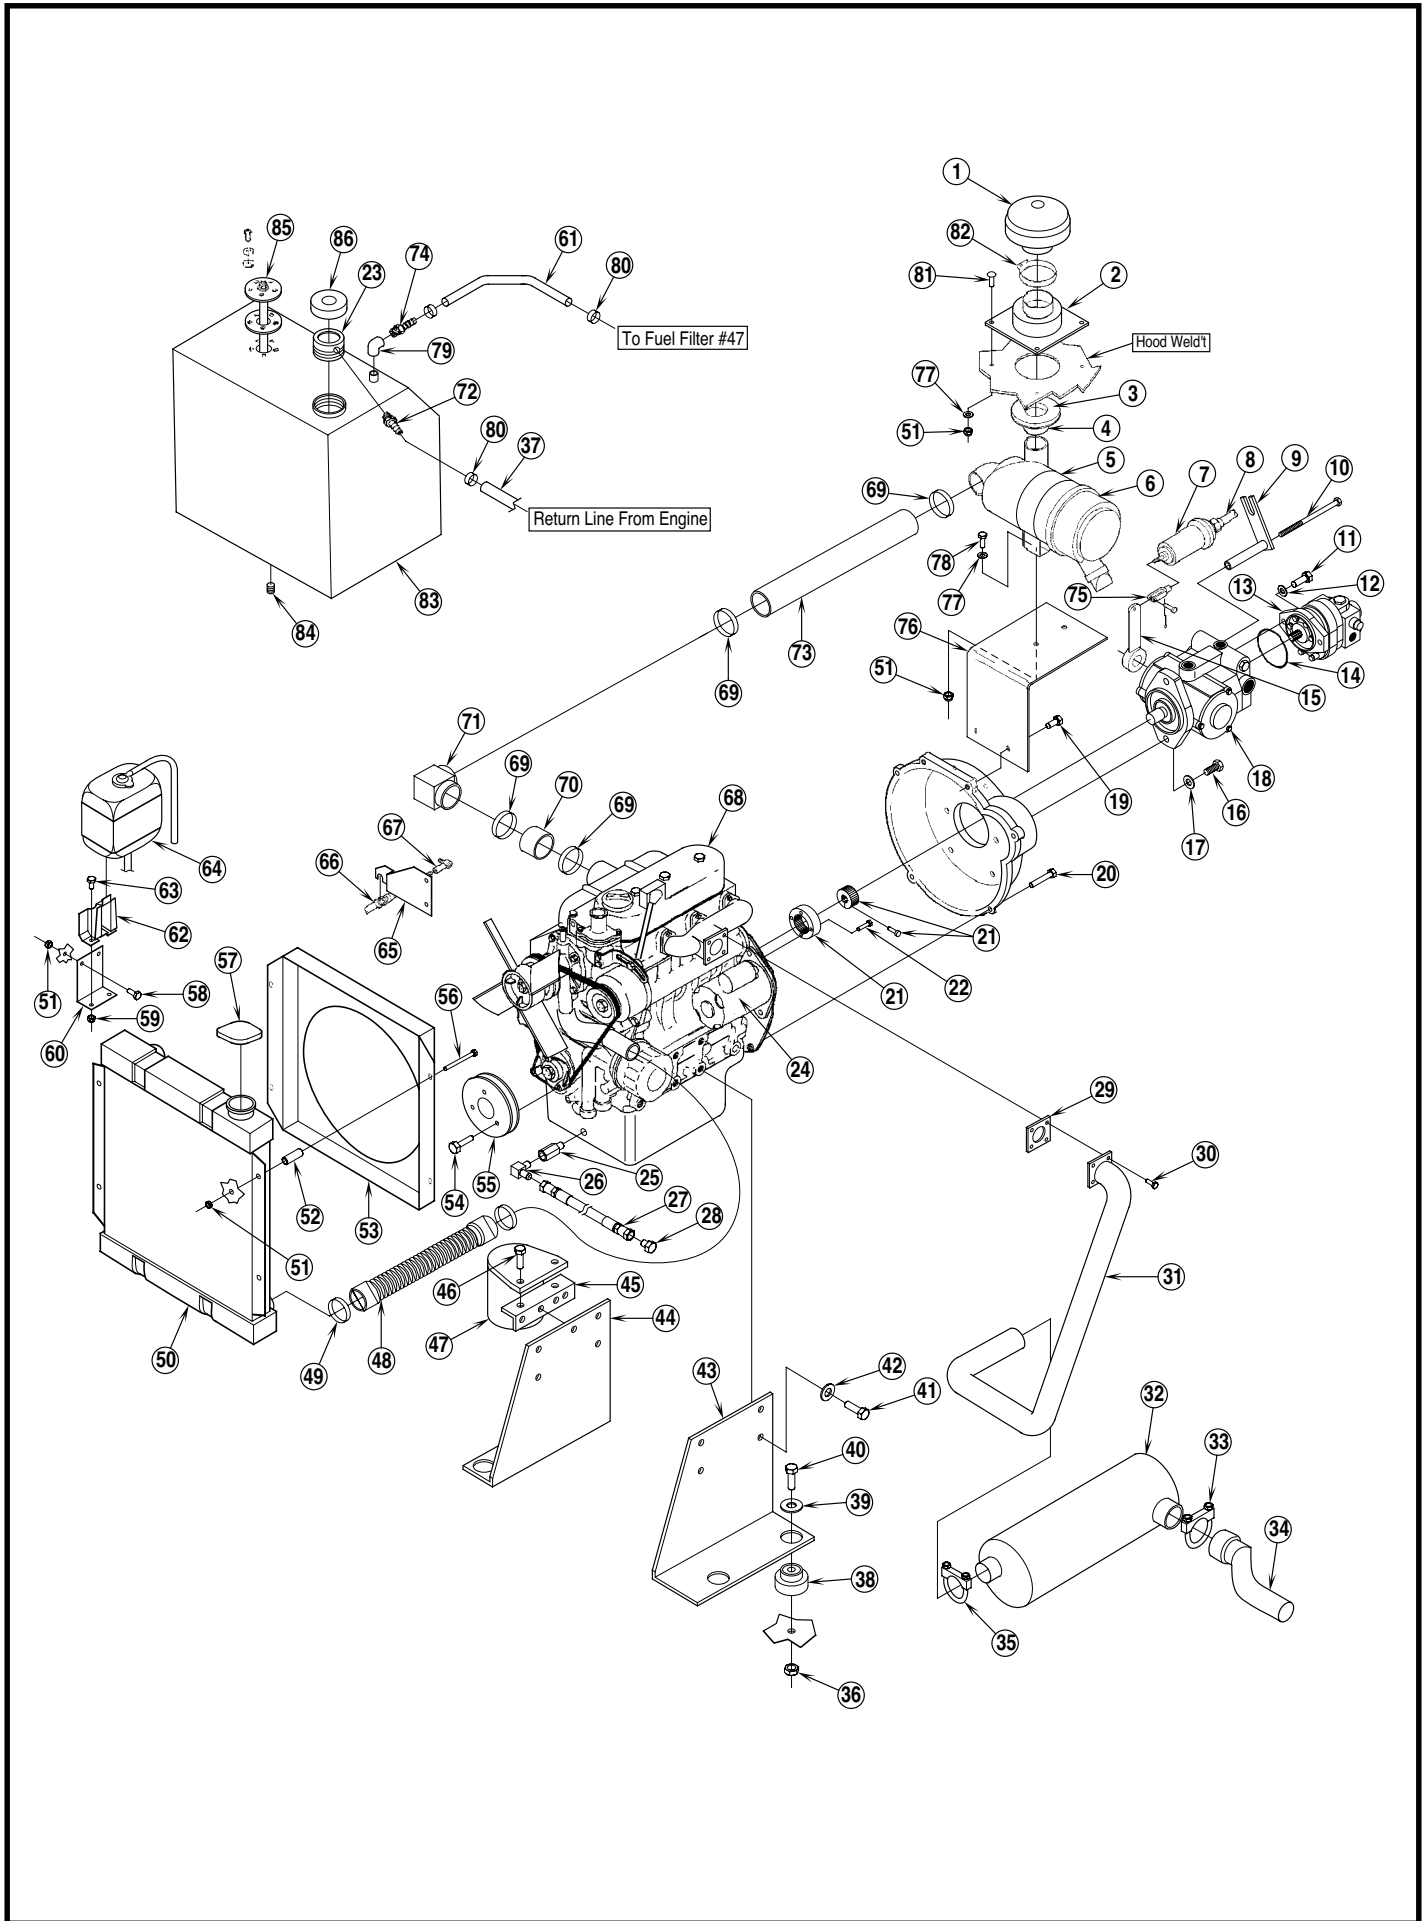

DIESEL ENGINE ASSEMBLY (AFTER SN 1206197)

Item	Part No.	Qty	Description	Item	Part No.	Qty	Description
1	56463451	1	Air Inlet Hood	51	56002708	12	Nut, Hex Nyl Loc 1/4-20
2	56463445	1	Air Filter Cover	52	56454249	4	Spacer
3	56463449	1	Gasket	53	56482647	1	Fan Shroud
4	56482651	1	Inlet Tube	54	56003374	3	Scr, Hex Hd M10 x 1.25 x 40mm
5	56482621	1	Air Cleaner Mounting Band	55	56482646	1	Sheave, Impeller
6	56482478	1	Air Cleaner Assembly	*	56458683	1	Impeller Belt
*	56478461	1	Air Filter Service Indicator	56	56412361	4	Scr, Hex Hd 1/4-20 x 2.25
*	56482028	1	Replacement Safety Element	57	56456431	1	Radiator Cap
*	56482029	1	Replacement Primary Element	58	56002155	2	Scr, Hex Hd 1/4-20 x .75
7	56482539	1	Hydro-Back	59	56002701	2	Nut, Hex Nyl Loc 5/16-18
8	56482540	1	Control Cable	60	56488645	1	Bracket
9	56482676	1	Bracket, Hydro-Back	61	56456414	1	Fuel Line
10	56003044	1	Scr, Hex 3/8-16 x 6.50	62	56463305	1	Bracket
11	56001858	2	Scr, Hex Hd 3/8-16 x 1.25	63	56002035	2	Scr, Hex Hd 5/16-18 x .62
12	56002063	2	Wsh, Fit SAE 3/8	64	56463301	1	Coolant Recovery Tank
13	56482572	1	Pump, Hydraulic Auxiliary	65	56482652	1	Bracket Throttle Cable
14	56488002	1	O-Ring	66	56482309	1	Throttle Cable
15	56482537	1	Arm Weld't	67	56488290	2	Ball Joint
16	56001968	2	Scr, Hex Hd 1/2-13 x 1.50	68	56482629	1	Engine, Diesel
17	56001879	2	Wsh, Fit SAE 1/2	69	56329145	4	Hose Clamp
18	56497918	1	Hydraulic Pump	70	56492278	1	Hose
19		2	Scr, Hex Hd M10 x 1.25 x 35	71	56492270	1	Intake Adapter
20		6	Scr, Soc Hd M8 x 30	72	56369594	1	Barb
21	56482476	1	Coupler Assembly	73	56492960	1	Hose
22	56002316	4	Scr, Soc Hd 3/8-16 x 1.50	74	56477523	1	Barb
23	56481466	1	Filler Neck	75	56482542	2	Clevis w/pin
24	56482661	1	Starter W/Connector	76	56482648	1	Mount, Air Cleaner
25	56497676	1	Adapter	77	56002098	6	Wsh, Fit SAE 1/4
26	56497894	1	Elbow	78	56001854	2	Scr, Hex Hd 1/4-20 x .50
27	56482593	1	Hose	79	56111295	1	Elbow
28	56482670	1	Plug, Oil Drain	80	56756364	6	Hose Clamp
29	56482674	1	Gasket, Exhaust	81	56002066	4	Scr, Pan Phil 1/4-20 x .62
30		2	Screws w/engine	82	56456797	1	Hose Clamp
31	56482639	1	Exhaust Pipe	83	56478467	1	Fuel Tank
32	56478711	1	Muffler	84	56481546	1	Plug
33	56478466	1	Muffler Clamp	85	56478358	1	Fuel Level Sender
34	56481337	1	Exhaust Tube	86	56478502	1	Fuel tank Cap
35	56343236	1	Muffler Clamp				
36	56002770	4	Nut, Hex Nyl Loc 1/2-13	*	56482655	A/R	Glow Plug
37	56481684	1	Fuel Line	*	56482657	1	Thermostat
38	56478685	4	Rubber Mount	*	56482658	1	Fan Belt
39	56512702	4	Washer	*	56482659	A/R	Replacement Spin-On Oil Filter
40	56002983	4	Scr, Hex Hd 1/2-13 x 2.00	*	56482660	1	Fuel Pump
41	56492251	10	Scr, Hex Hd M10 x 20mm	*	56482662	1	Alternator, 12V, 30A
42		10	Wsh, Fit M10	*	56482476	1	Alternator Coupler
43	56482644	1	Engine Mount, Left	*	56482663	1	Shut Down Solenoid
44	56482643	1	Engine mount, Right	*	56482665	1	Water Pump
45	56482673	1	Bracket	*	56482653	1	Glow Plug Indicator Lamp Assembly
46		2	Scr, Hex Hd M8 x 22	*	56482096	1	Fan Spacer
47	56455670	1	Fuel Filter Kit	*	56481148	4	Scr, Hex Hd M6 x 1 x 40mm for Fan
*	56482656	1	Replacement Spin-On Fuel Filter	*	56478698	1	Sender, Oil Pressure
*	56492253	1	Fuel Line (from filter to engine)	*	56482671	1	Sender, Coolant Temperature
48	56480665	1	Radiator Hose (Lower)	*	56482666	1	Kubota Operator Manual
*	56456304	1	Radiator Hose (Upper)	*	56482692	1	Keys, Replacement set of 2
49	56440213	4	Hose Clamp				
50	56492607	1	Radiator				

* = Not Shown