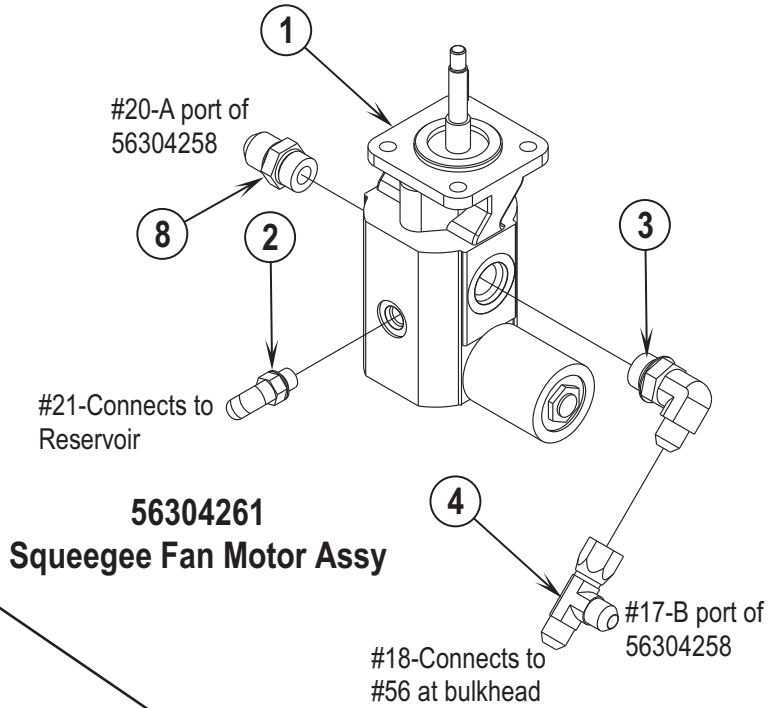

56305068
Engine Fan Motor Assy