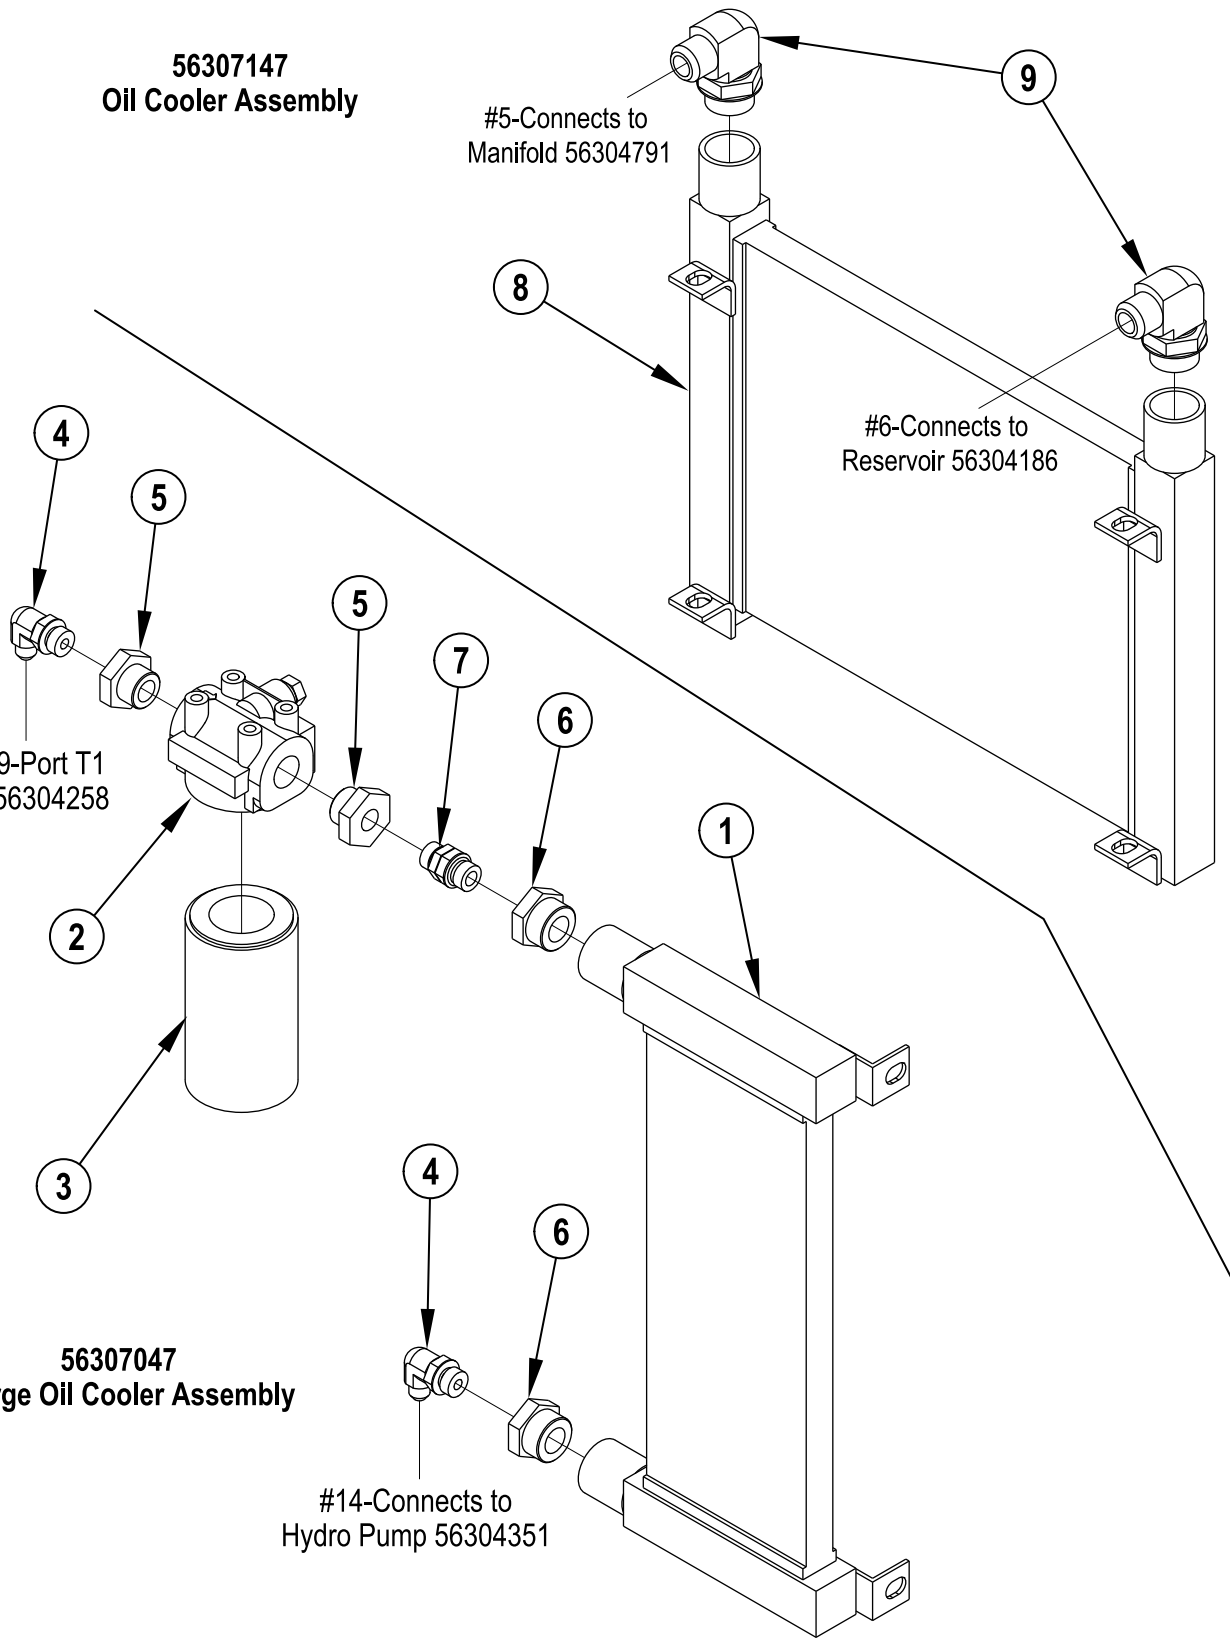

**56307147
Oil Cooler Assembly**

#5-Connects to
Manifold 56304791

#6-Connects to
Reservoir 56304186

#19-Port T1
of 56304258

#14-Connects to
Hydro Pump 56304351

**56307047
Charge Oil Cooler Assembly**

Item	Ref. No.	Qty	Description
	56307047	1	Charge Oil Cooler Assembly (items 1-7)
	56307147	1	Oil Cooler Assembly (items 8-9)
1	56307048	1	Charge Oil Cooler
2	56419253	1	Head, Oil Filter
3	56419254	1	Oil Filter Cartridge
4	56900112	2	Elbow, 90 O-Ring
5	56900604	2	Reducer, O-Ring
6	56900606	2	Reducer, O-Ring
7	56900924	1	Union, Straight Thread
8	56418953	1	Cooler, Oil
9	56900117	2	Elbow, 90 O-Ring