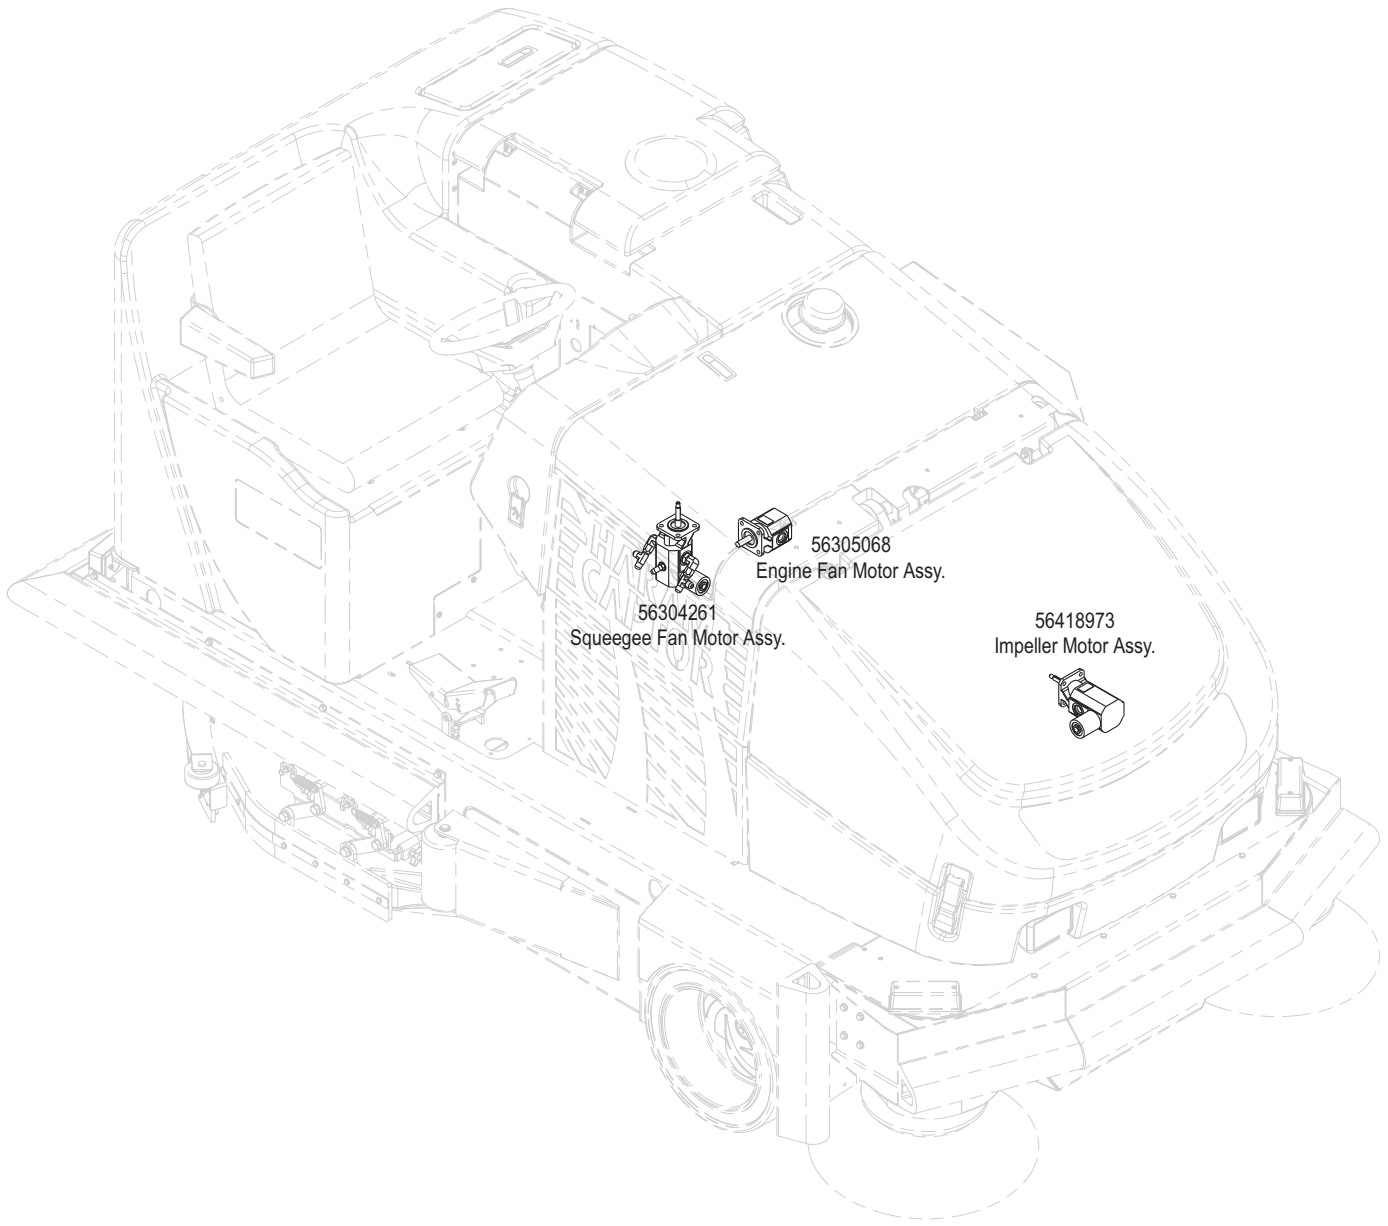

56304261
Squeeze Fan Motor Assy