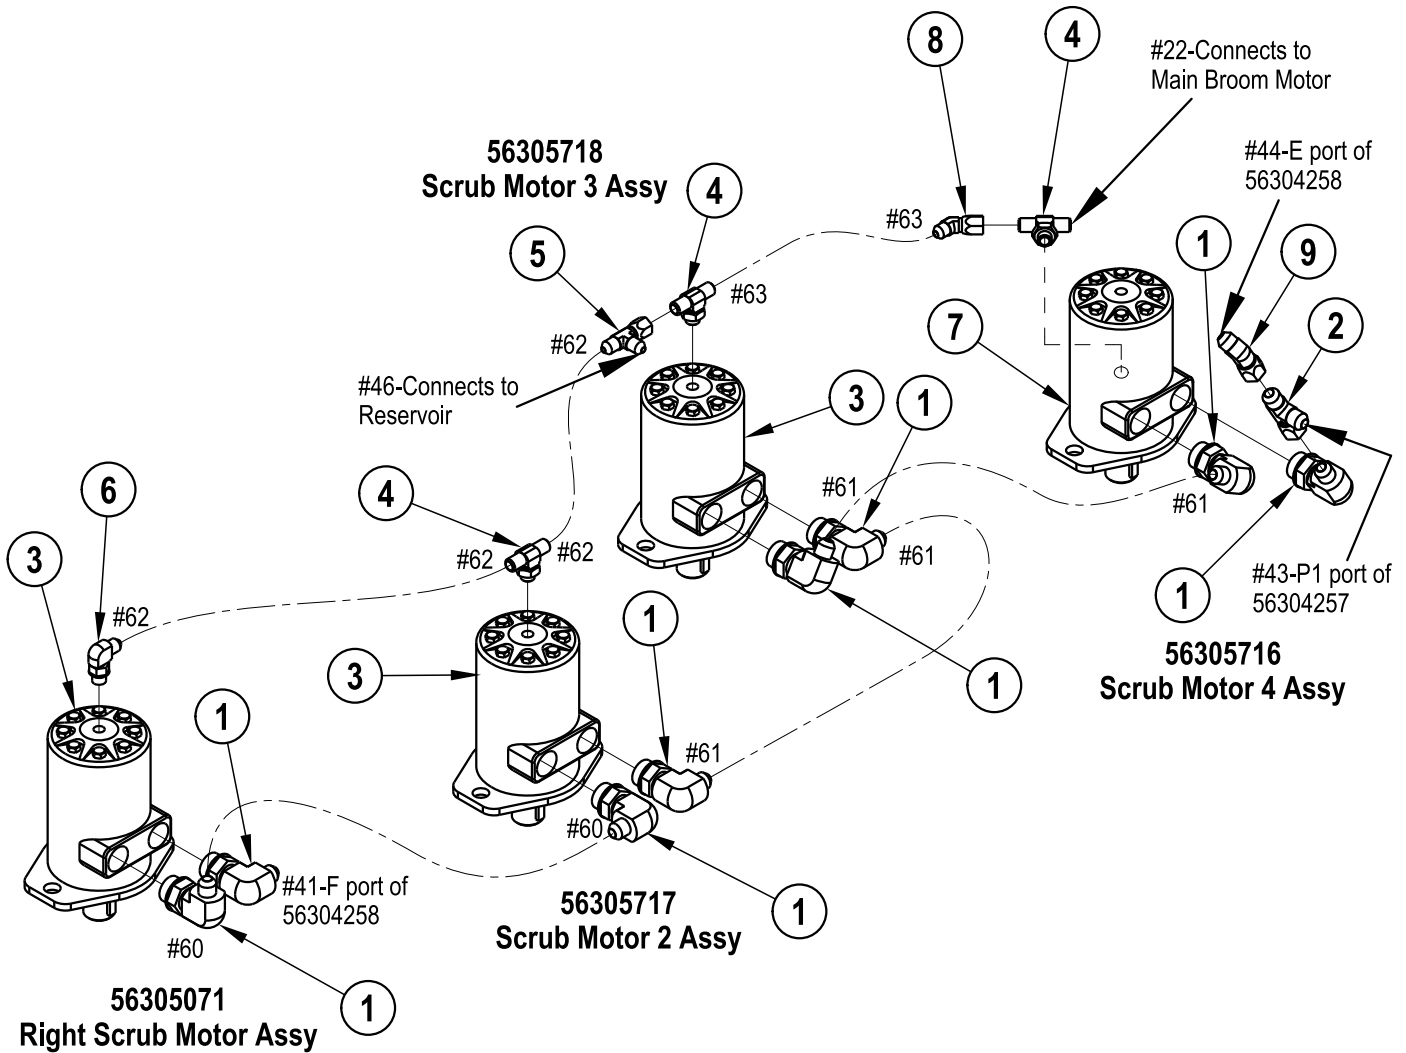

Item	Ref. No.	Qty	Description
	56305716	1	Scrub Motor 4 Assy
	56305718	1	Scrub Motor 3 Assy
	56305717	1	Scrub Motor 2 Assy
	56305071	1	Right Scrub Motor Assy
1	56900113	8	Elbow, 90 O-Ring
2	56900343	1	Tee, Run W/Nut
3	56304811	3	Motor, Hydraulic 4.5
4	56900356	3	Tee, Branch O-Ring
5	56900341	1	Tee, Run W/Nut
6	56900101	1	Elbow, 90 O-Ring
7	56305897	1	Motor, Hydraulic 4.5
8	56900321	1	Elbow, 45 W/Nut
9	56900323	1	Elbow, 45 W/Nut
Scrub Motor Replacement Parts (All motors)			
*	56305357	1	Seal Kit (1 required per motor)
*	56307149	1	Viton Seal Kit (1 required per motor)

* = Not Shown