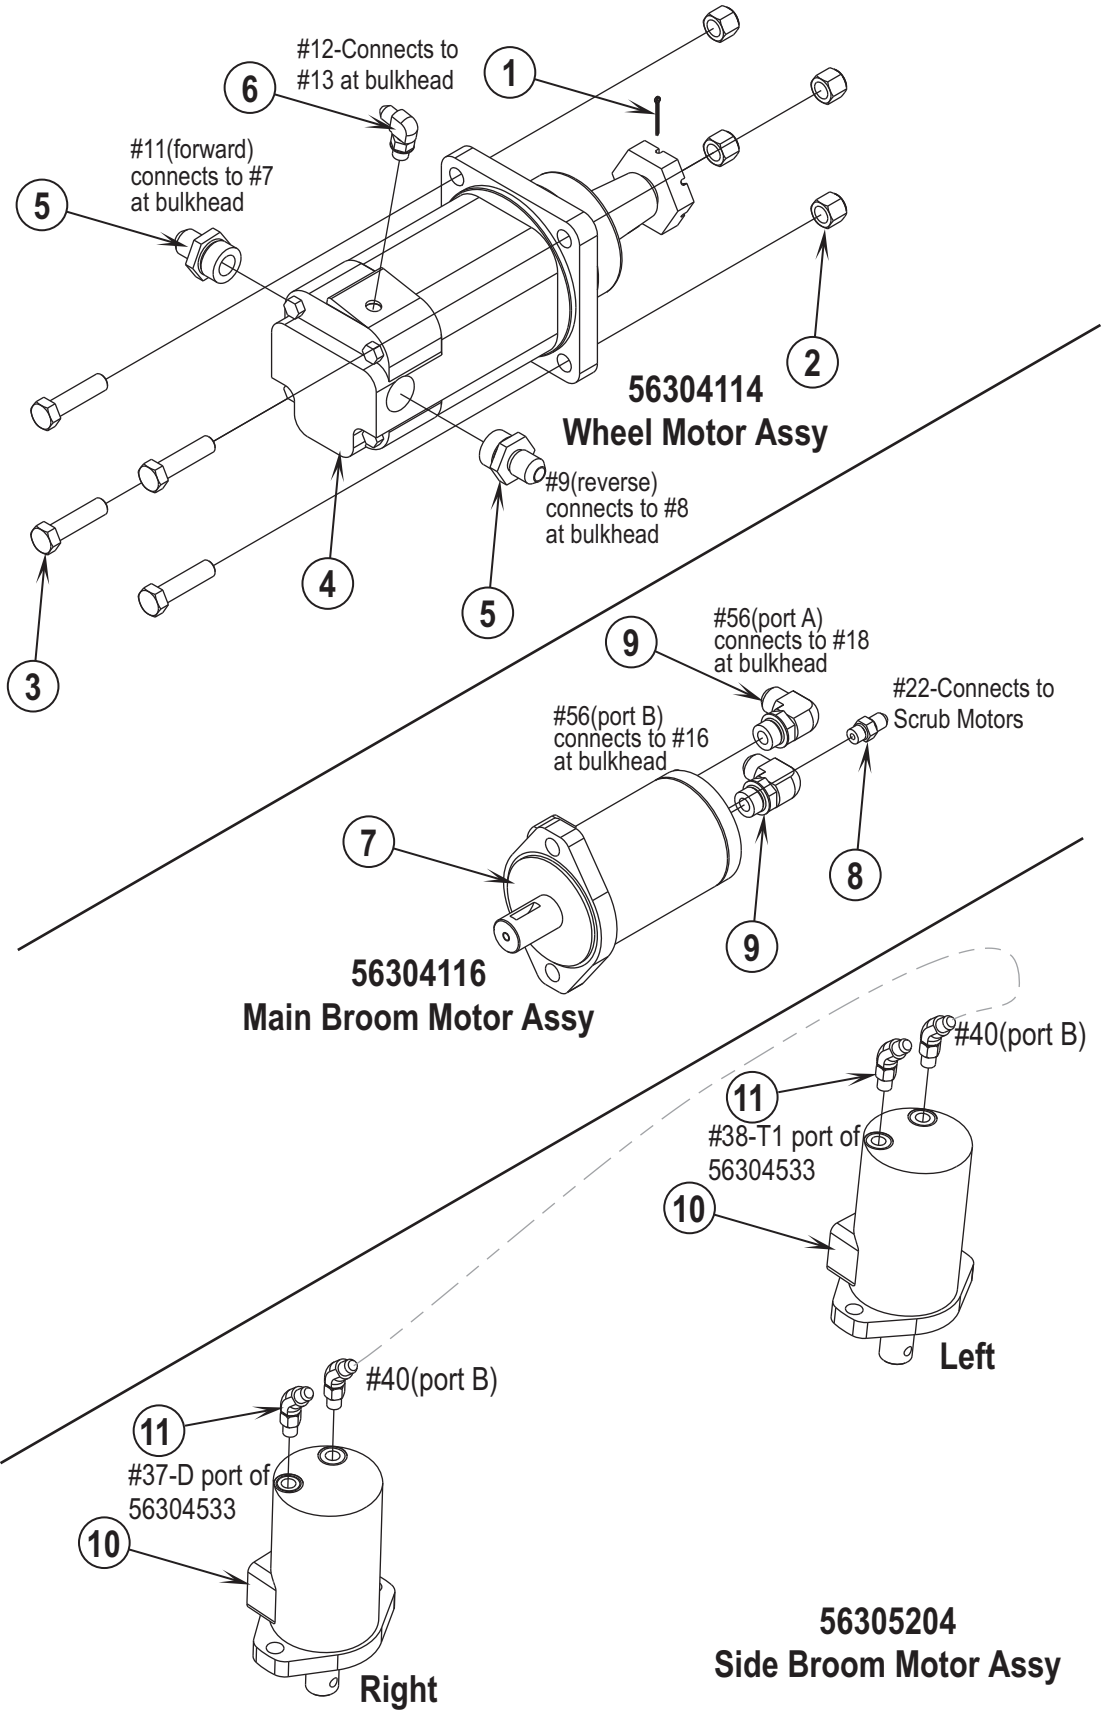

56305244
Squeegee Cylinder Assy

56305245
Scrub Cylinder Assy

56305040
Steering Cylinder Assy

56304477
Lift Cylinder Assy

56416121
Hopper Door Cylinder Assy

Item	Ref. No.	Qty	Description
	56304477	1	Lift Cylinder Assy
	56305040	1	Steering Cylinder Assy
	56305244	1	Squeegee Cylinder Assy
	56305245	1	Scrub Cylinder Assy
	56416121	1	Hopper Door Cylinder Assy
1	56900001	2	Connector, O-Ring
2	56900101	3	Elbow, 90 O-Ring
3	56304478	1	Cylinder, Hopper (Hopper Lift)
4	56304933	1	Cylinder, Hydraulic 2 x 6 (Steering)
5	56900151	2	Elbow, 45 O-Ring W/Nut
6	56304588	1	Cylinder, Hydraulic 1.5 x 6 (Squeegee)
7	56304603	1	Cylinder, Hydraulic 1.5 x 6 (Scrub Deck)
8	56002529	2	Pin, Cotter 1/8 x 1
9	56416202	1	Cylinder, Hydraulic (Hopper Door)
10	56486733	2	Pin
11	56900110	2	Elbow, 90 O-Ring
12	56900201	1	Tee, Rub O-Ring
13	56900906	1	Nipple, Test
			Steering Cylinder Assy Replacement Parts (56305040)
*	56488723	1	Seal Kit
			Squeegee Cylinder Assy Replacement Parts (56305244)
*	56305702	1	Seal Kit
			Scrub Cylinder Assy Replacement Parts (56305245)
*	56305703	1	Seal Kit
			Lift Cylinder Assy Replacement Parts (56304477)
*	56305704	1	Seal Kit

* = Not Shown

Item	Ref. No.	Qty	Description
	56304114	1	Wheel Motor Assy
	56304116	1	Main Broom Motor Assy
	56305204	2	Side Broom Motor Assy
1	56002181	1	Pin Cotter, 1/8 x 1/2
2	56002770	4	Nut, Hex Nyl Loc 1/2-13
3	56002983	4	Scr, Hex Hd 1/2-13 x 2.00
4	56304115	1	Wheel Motor
5	56900016	2	Connector, O-Ring
6	56900101	1	Elbow, 90 O-Ring
7	56304117	1	Motor, Hyd. (Main Broom)
8	56900001	1	Connector, O-Ring
9	56900112	2	Elbow, 90 O-Ring
10	56418976	2	Motor, Side Broom
11	56900162	4	Elbow, 45 O-Ring W/Nut
			Wheel Motor Replacement Parts (56304114)
*	56305358	1	Seal Kit
			Main Broom Motor Replacement Parts (56304117)
*	56479577	1	Seal Kit
*	56307149	1	Viton Seal Kit
			Side Broom Motor Replacement Parts (56418976)
*	56479577	1	Seal Kit (1 required per motor)
*	56307149	1	Viton Seal Kit (1 required per motor)