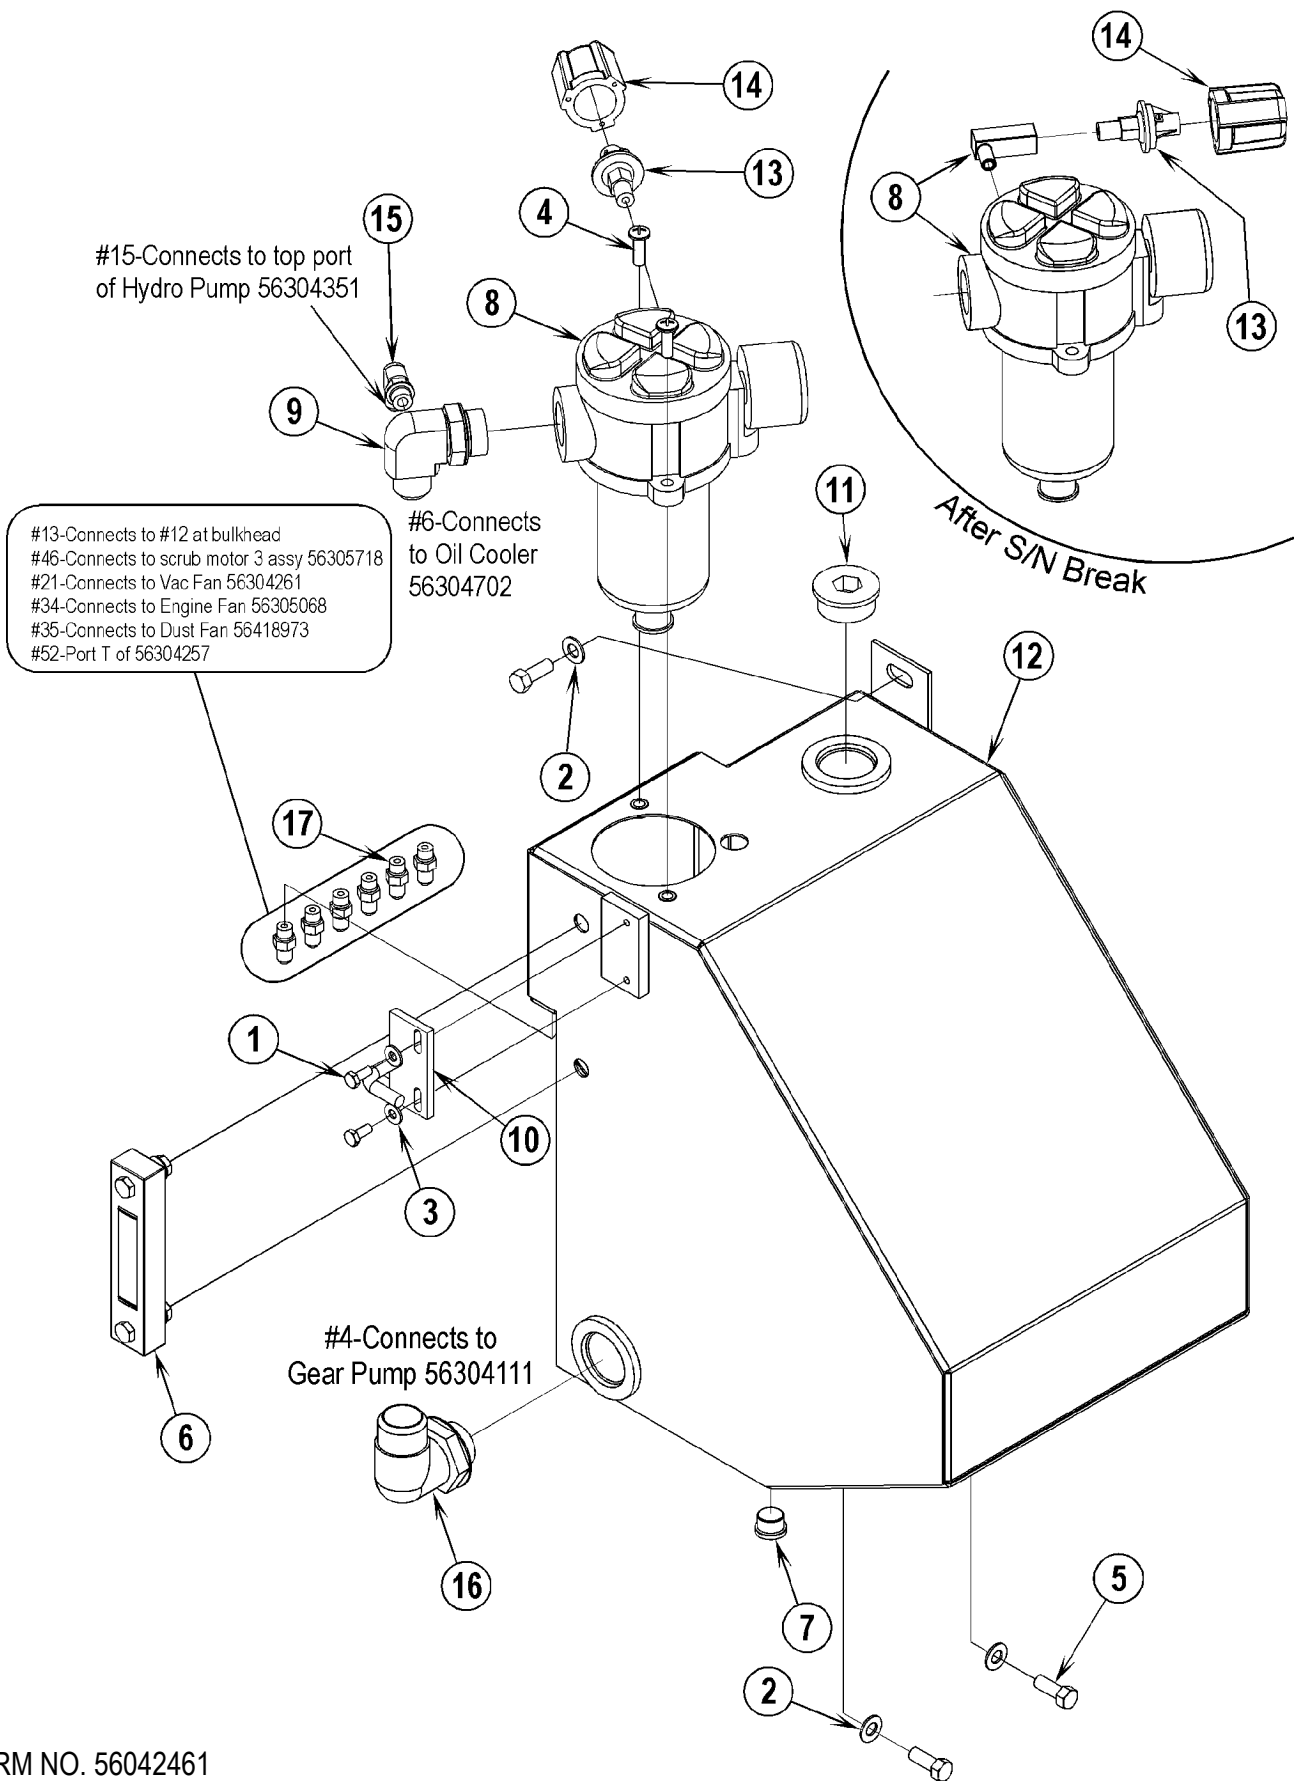

* = Not Shown

Item	Ref. No.	Qty	Description
	56304111	1	Pump Assy (Gear)
	56304120	1	Steering Unit Assy
	56304351	1	Pump Assy (Hydrostatic)
1	56003029	4	Scr, Hex Hd 3/8-16 x 1.25
2	56418866	3	Coupling, #8 Test Port
3	56488002	1	O-Ring
4	56304113	1	Pump, Triple Gear
5	56900352	1	Elbow, 90 O-Ring
6	56900254	3	Tee, Branch O-Ring
7	56003174	4	Scr, Hex Thd To Hd M6-1.00 x 16mm
8	56304121	1	Steering Control Unit
9	56304527	1	Steering Column
10	56900011	3	Connector, O-Ring
11	56900110	2	Elbow, 90 O-Ring
12	56900013	2	Connector, O-Ring
13	56900106	1	Elbow, 90 O-Ring
14	56304112	1	Pump, Piston
15	56900156	1	Elbow, 45 O-Ring W/Nut
16	56009106	2	Wsh, Flt .453 x 1.000 x .179
			Gear Pump Assy Replacement Parts (56304111)
*	56418987	1	Seal Repair Kit
			Hydrostatic Pump Assy Replacement Parts (56304351)
*	56305360	1	Seal Kit
			Steering Control Unit Replacement Parts (56304121)
*	56419521	1	Seal Kit

* = Not Shown

04-8

HYDRAULIC RESERVOIR ASSEMBLY

07-5

Haram Captor™ CR 1400 Hydraulic Systems

29

Item	Ref. No.	Qty	Description
	56304186	1	Reservoir Assy
1	56001836	2	Scr, Hex Hd 1/4-20 x .62
2	56002063	3	Wsh, Flt SAE 3/8
3	56002098	2	Wsh, Flt SAE 1/4
4	56002943	2	Scr, Pan Phil Loc 5/16-18 x 1.00
5	56002947	3	Scr, Hex Hd Loc 3/8-16 x 1.00
6	56459479	1	Gauge, Level
7	56463403	1	Plug, Hex Soc O-Ring
8	56304878	1	Filter, Hydraulic Return (before SN 1948921) NOTE 1
	56303654	1	Filter, Hydraulic Return (after SN 1948920)
*	56305065	1	Filter Cartridge
*	56305064	1	Vent Filter
*	56305995	1	Oil Filter Seal Kit
9	56305066	1	Elbow, 90 O-Ring
10	56305095	1	Latch Weldment
11	56305228	1	Plug, O-Ring 20
12	56305468	1	Reservoir Weldment
13	56418994	1	Switch, N.O. Pressure (S6)
14	56419241	1	Dust Boot
15	56900103	1	Elbow, 90 O-Ring
16	56900352	1	Elbow, 90 O-Ring
17	56900001	6	Connector, O-Ring