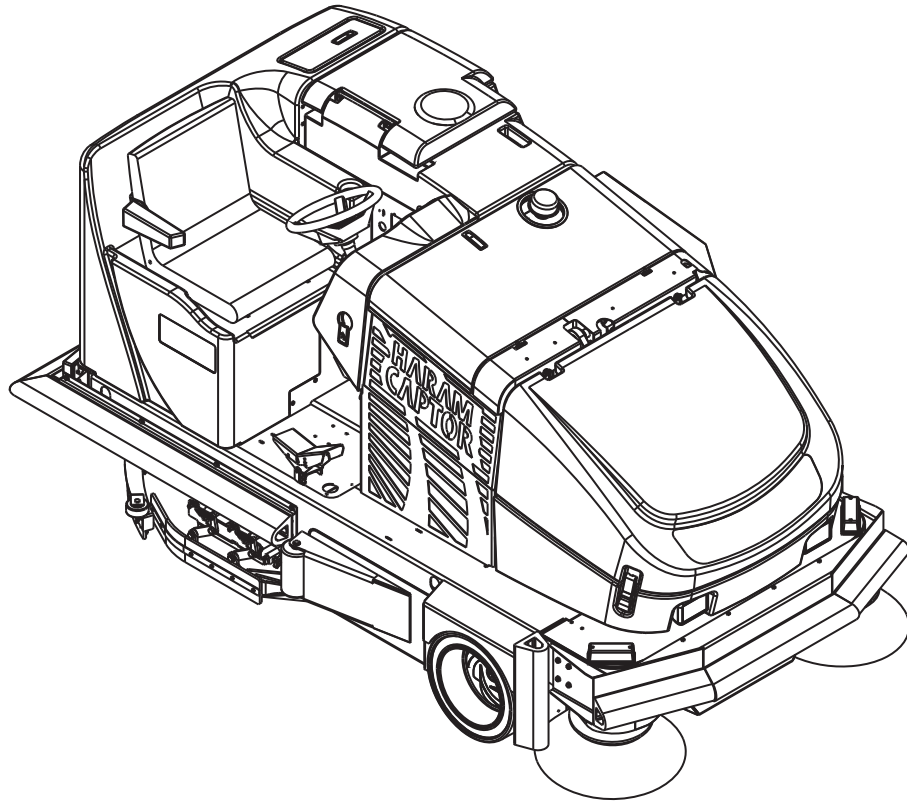

Haram Captor™ CR 1400

HYDRAULIC SYSTEM PARTS LIST

Nilfisk MODELS 56307000(OBS), 56307001(2007 certified engine)

**Nilfisk
Advance**

setting standards

8/04 revised 5/08 FORM NO. 56042461