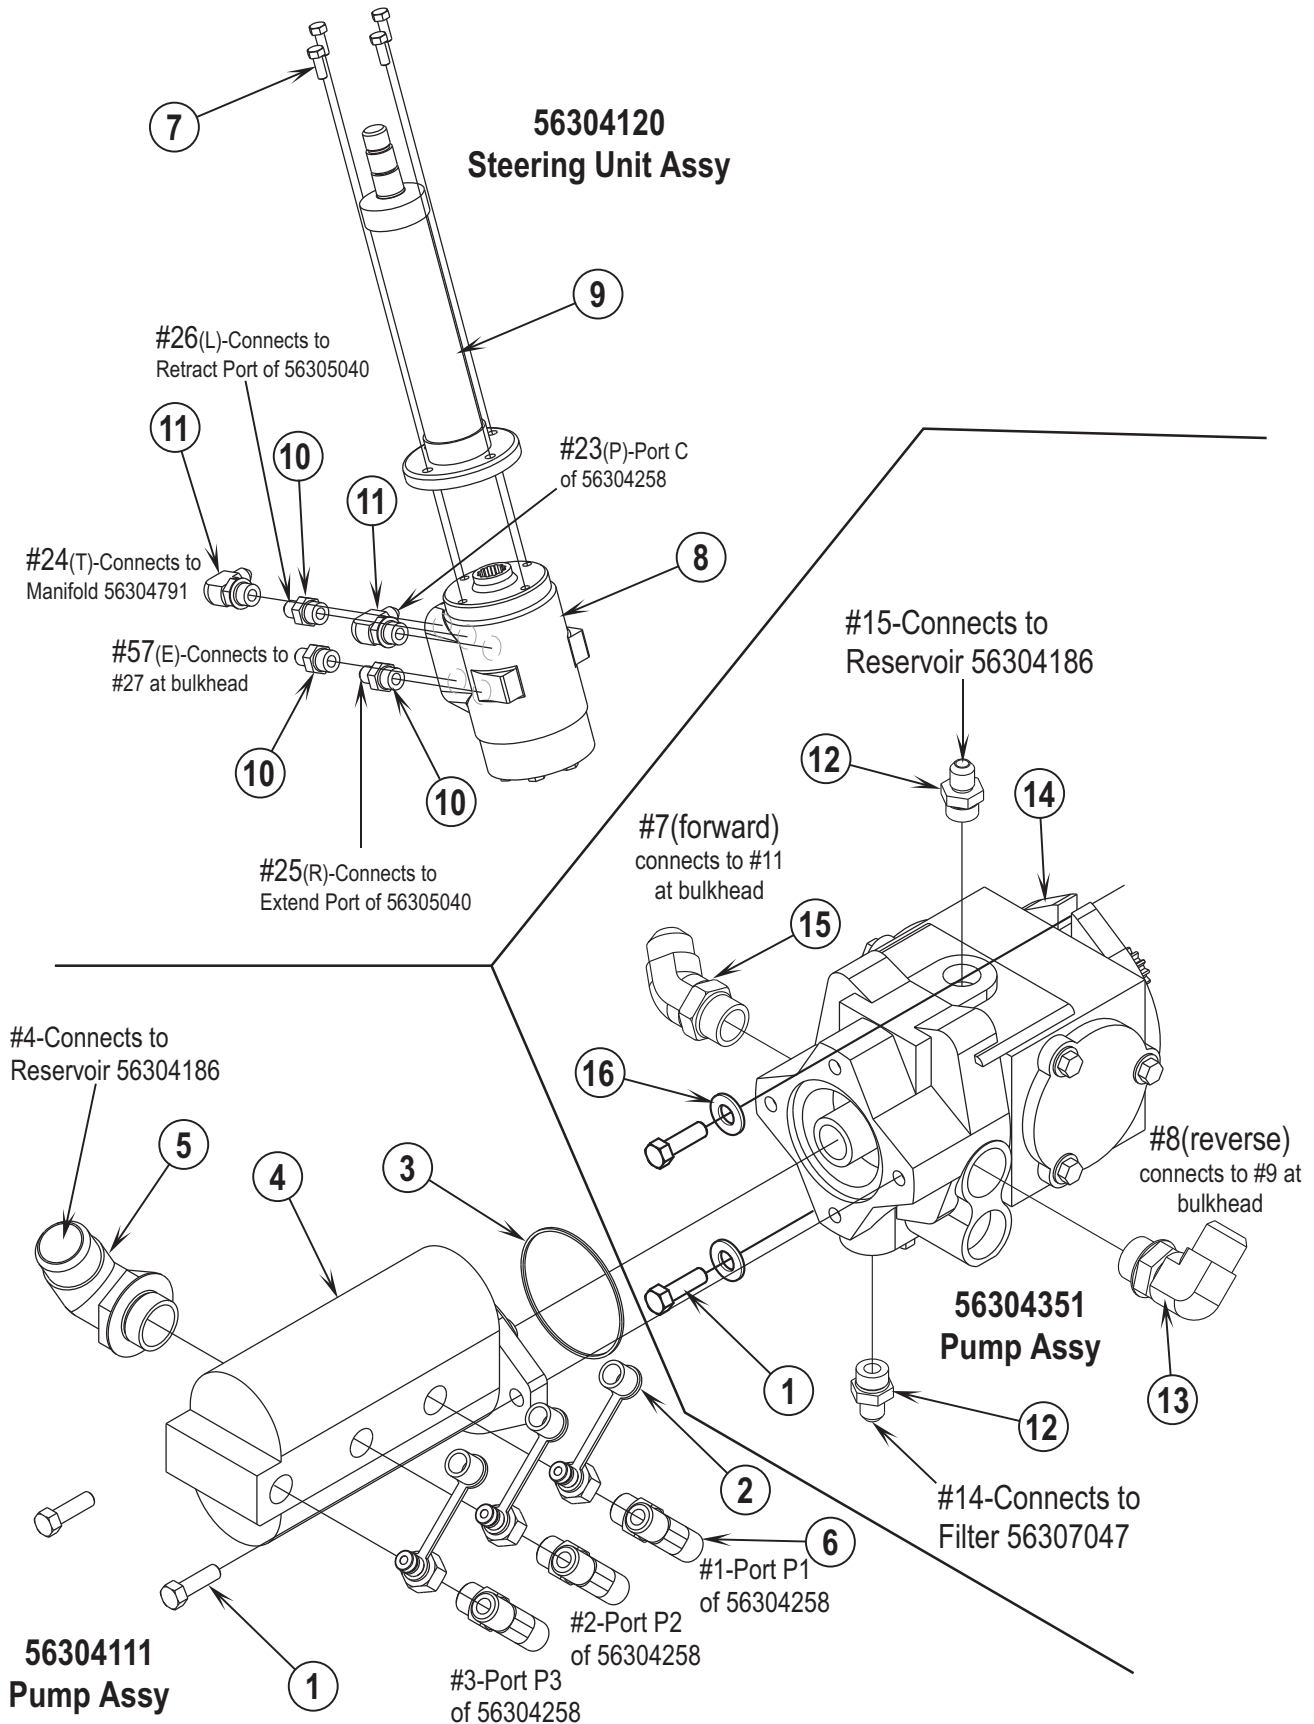

Item	Ref. No.	Qty	Description
	56304111	1	Pump Assy (Gear)
	56304120	1	Steering Unit Assy
	56304351	1	Pump Assy (Hydrostatic)
1	56003029	4	Scr, Hex Hd 3/8-16 x 1.25
2	56418866	3	Coupling, #8 Test Port
3	56488002	1	O-Ring
4	56304113	1	Pump, Triple Gear
5	56900352	1	Elbow, 90 O-Ring
6	56900254	3	Tee, Branch O-Ring
7	56003174	4	Scr, Hex Thd To Hd M6-1.00 x 16mm
8	56304121	1	Steering Control Unit
9	56304527	1	Steering Column
10	56900011	3	Connector, O-Ring
11	56900110	2	Elbow, 90 O-Ring
12	56900013	2	Connector, O-Ring
13	56900106	1	Elbow, 90 O-Ring
14	56304112	1	Pump, Piston
15	56900156	1	Elbow, 45 O-Ring W/Nut
16	56009106	2	Wsh, Flt .453 x 1.000 x .179
			Gear Pump Assy Replacement Parts (56304111)
*	56418987	1	Seal Repair Kit
			Hydrostatic Pump Assy Replacement Parts (56304351)
*	56305360	1	Seal Kit
			Steering Control Unit Replacement Parts (56304121)
*	56419521	1	Seal Kit

* = Not Shown