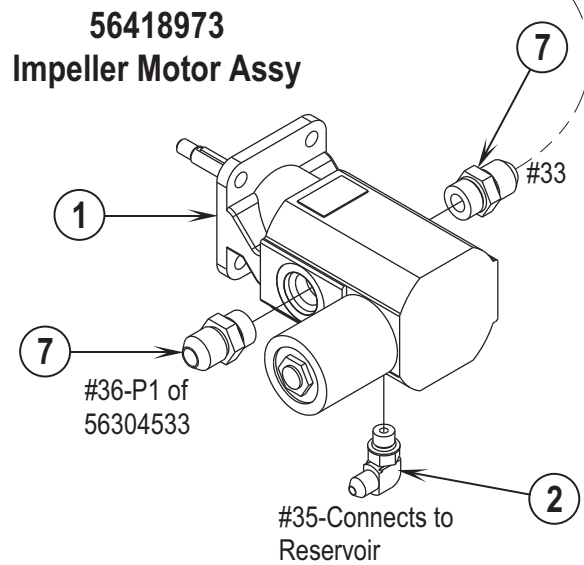

* = Not Shown

Item	Ref. No.	Qty	Description
	56304114	1	Wheel Motor Assy
	56304116	1	Main Broom Motor Assy
	56305204	2	Side Broom Motor Assy
1	56002181	1	Pin Cotter, 1/8 x 1/2
2	56002770	4	Nut, Hex Nyl Loc 1/2-13
3	56002983	4	Scr, Hex Hd 1/2-13 x 2.00
4	56304115	1	Wheel Motor
5	56900016	2	Connector, O-Ring
6	56900101	1	Elbow, 90 O-Ring
7	56304117	1	Motor, Hyd. (Main Broom)
8	56900001	1	Connector, O-Ring
9	56900112	2	Elbow, 90 O-Ring
10	56418976	2	Motor, Side Broom
11	56900162	4	Elbow, 45 O-Ring W/Nut
			Wheel Motor Replacement Parts (56304114)
*	56305358	1	Seal Kit
			Main Broom Motor Replacement Parts (56304117)
*	56479577	1	Seal Kit
*	56307149	1	Viton Seal Kit
			Side Broom Motor Replacement Parts (56418976)
*	56479577	1	Seal Kit (1 required per motor)
*	56307149	1	Viton Seal Kit (1 required per motor)

* = Not Shown

56304261
Squeeze Fan Motor Assy

56305068
Engine Fan Motor Assy

56418973
Impeller Motor Assy

Item	Ref. No.	Qty	Description
------	----------	-----	-------------

	56304261	1	Squeegee Fan Motor Assy
	56305068	1	Engine Fan Motor Assy
	56418973	1	Impeller Motor Assy
1	56418971	2	Motor, Hydraulic
2	56900101	3	Elbow, 90 O-Ring
3	56900112	1	Elbow, 90 O-Ring
4	56900343	1	Tee, Run W/Nut
5	56900164	2	Elbow, 45 Str.-Thd
6	56304143	1	Motor, Hydraulic
7	56900004	2	Connector, O-Ring
8	56900013	1	Connector, O-Ring
9	56900344	1	Tee, Run W/Nut
10	56418866	1	Coupling, #8 Test Port